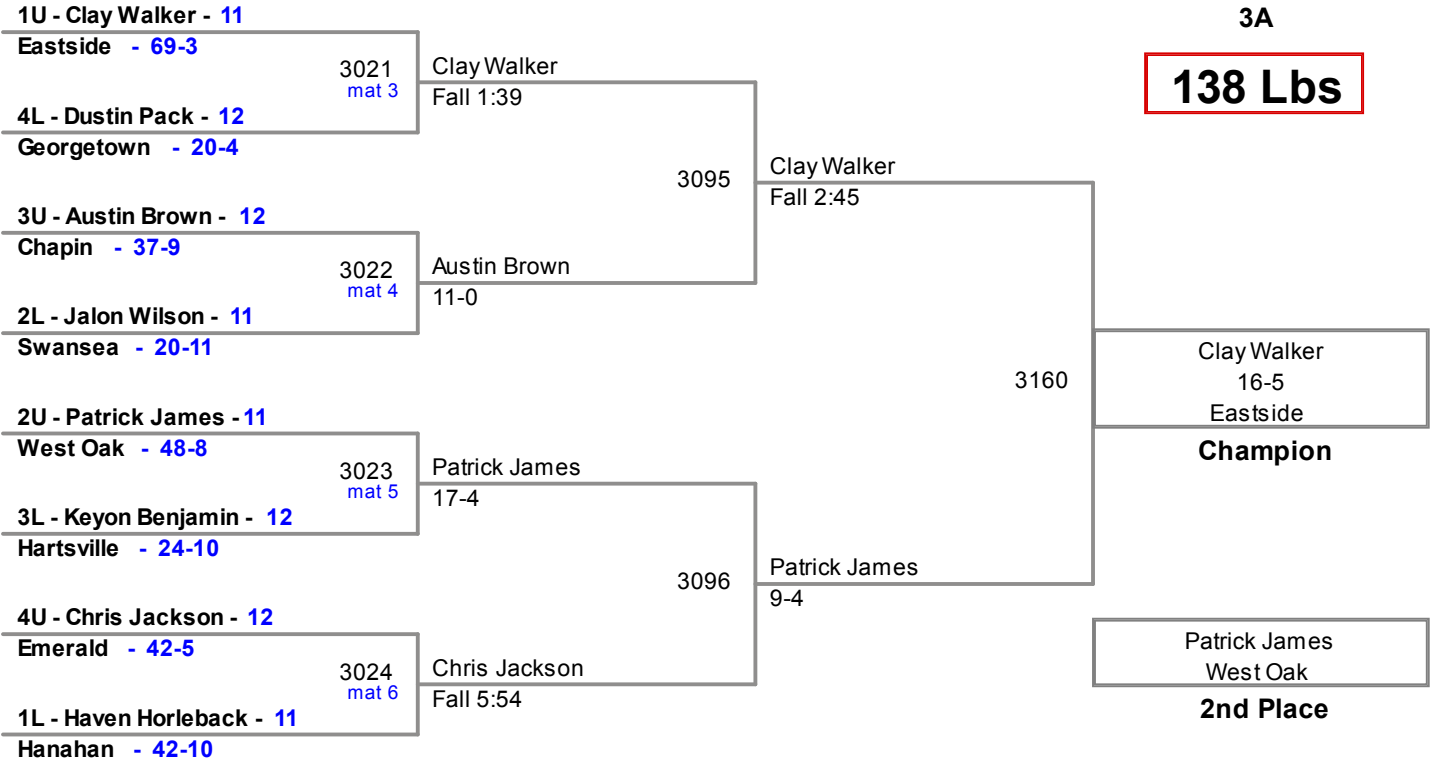

2013 SCHSL State Tournament
3A

138 Lbs