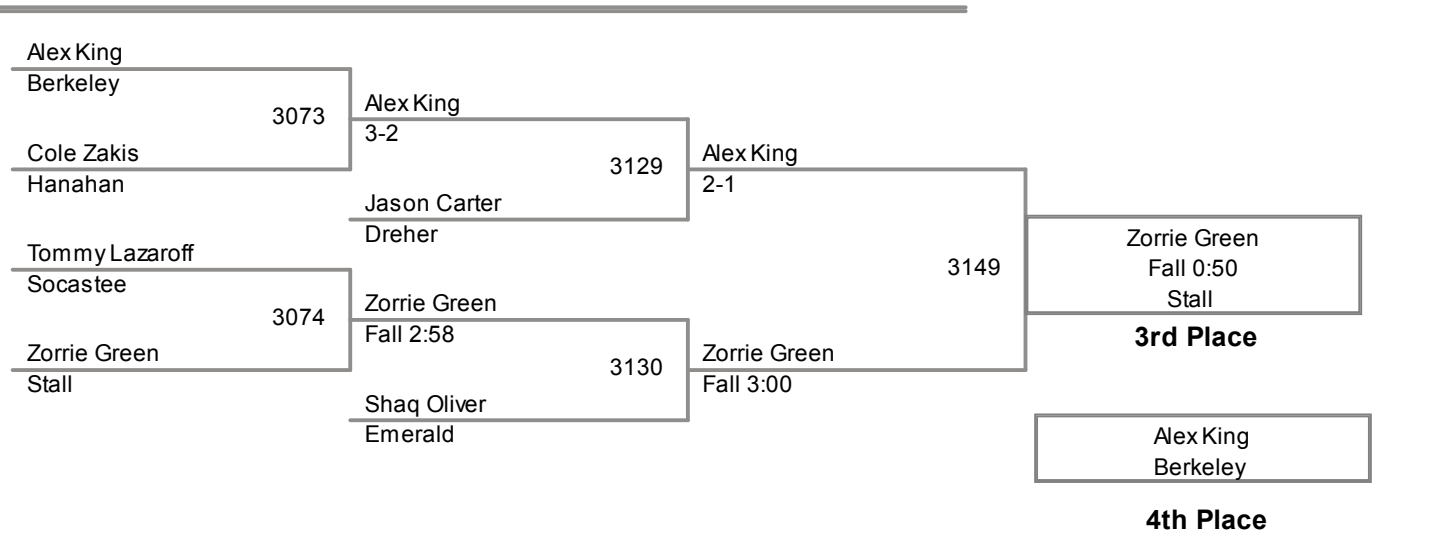

2013 SCHSL State Tournament
3A

160 Lbs