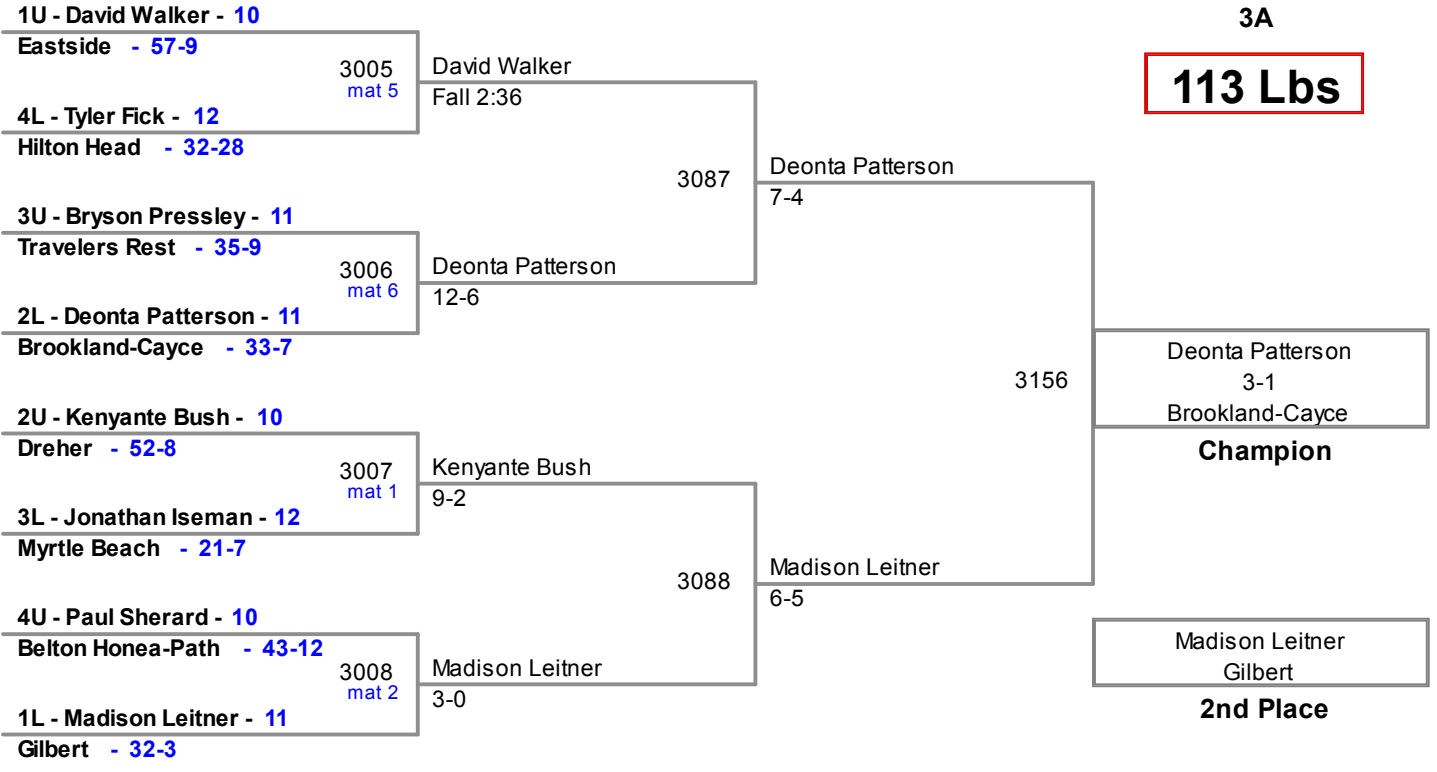

Plc	Points	Team	CH	CO
1	128	Eastside	-	-
2	70	Emerald	-	-
3	65	Socastee	-	-
4	55	Chester	-	-
5	47	Gilbert	-	-
6	40	Hanahan	-	-
7	39	Belton Honea-Path	-	-
8	38.5	Dreher	-	-
9	38	West Oak	-	-
10	27	Chapman	-	-
11	25	Blue Ridge	-	-
12	24	Berkeley	-	-
12	24	Georgetown	-	-
14	21	Hilton Head	-	-
15	19	James Island	-	-
16	18	Brookland-Cayce	-	-
16	18	North Myrtle Beach	-	-
18	17	Swansea	-	-
19	16	Myrtle Beach	-	-
19	16	Palmetto	-	-
19	16	Union County	-	-
22	15	St. James	-	-
22	15	Stall	-	-
24	13	Airport	-	-
24	13	Greenville	-	-
26	10	Broome	-	-
27	4	Lower Richland	-	-
28	3	AC Flora	-	-
28	3	Chapin	-	-
30	2.5	Hartsville	-	-
30	2.5	Travelers Rest	-	-
32	2	Greer	-	-

**2013 3A Most Outstanding Wrestler:
170 lb Champion -
Dennis Flores, Hanahan**

2013 SCHSL State Tournament
3A

106 Lbs

2013 SCHSL State Tournament
3A

113 Lbs

2013 SCHSL State Tournament
3A

120 Lbs

2013 SCHSL State Tournament
3A