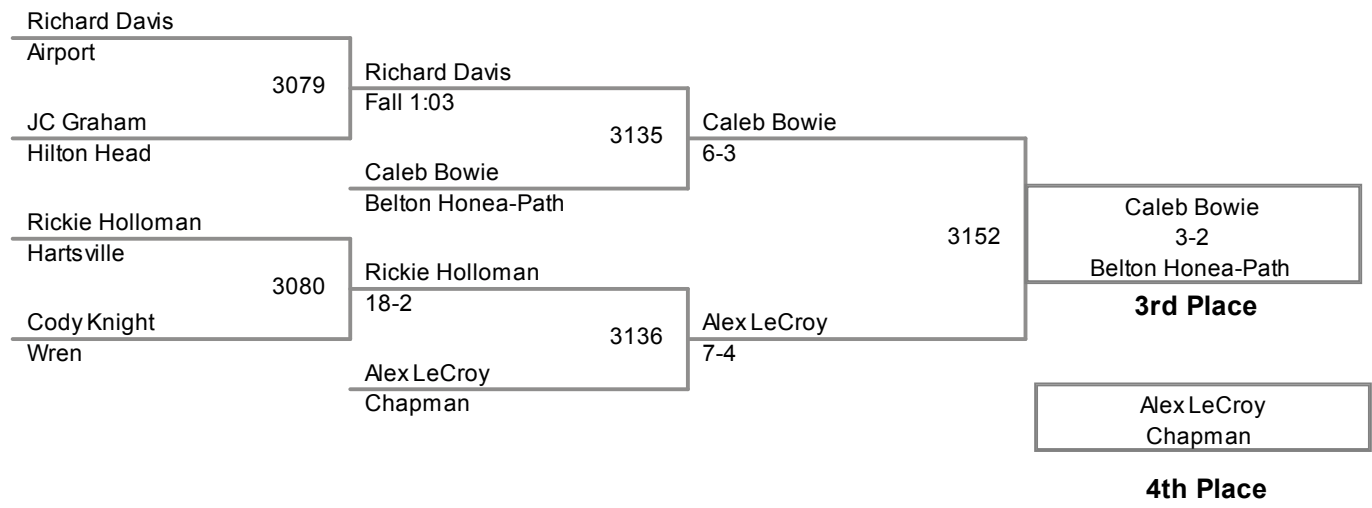

2013 SCHSL State Tournament
3A

195 Lbs