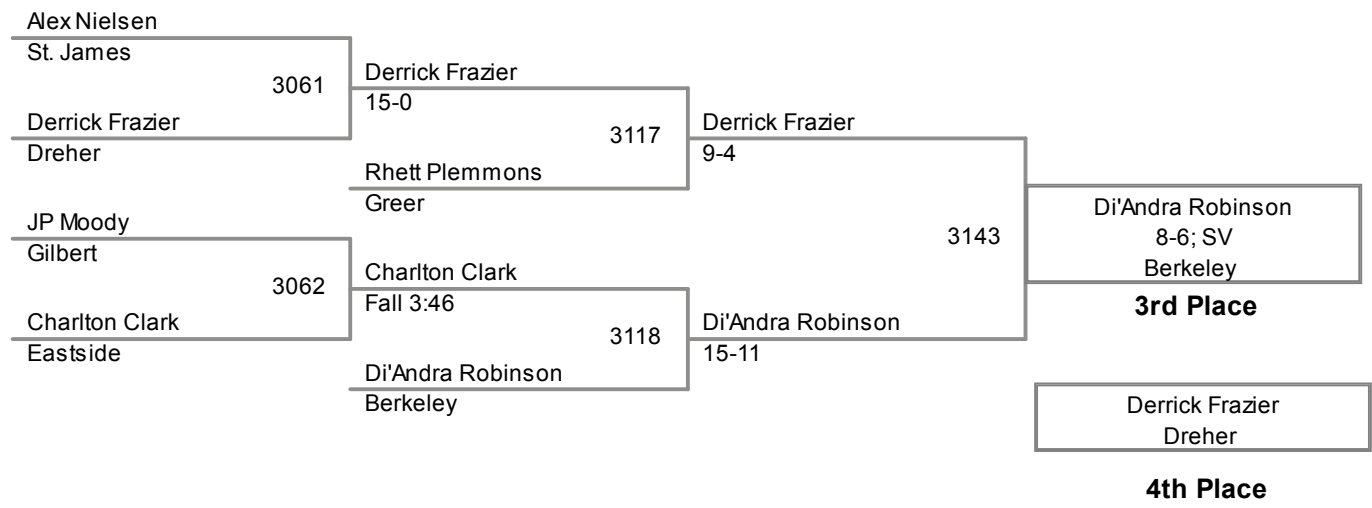

Plc	Points	Team	CH	CO
1	128	Eastside	-	-
2	70	Emerald	-	-
3	65	Socastee	-	-
4	55	Chester	-	-
5	47	Gilbert	-	-
6	40	Hanahan	-	-
7	39	Belton Honea-Path	-	-
8	38.5	Dreher	-	-
9	38	West Oak	-	-
10	27	Chapman	-	-
11	25	Blue Ridge	-	-
12	24	Berkeley	-	-
12	24	Georgetown	-	-
14	21	Hilton Head	-	-
15	19	James Island	-	-
16	18	Brookland-Cayce	-	-
16	18	North Myrtle Beach	-	-
18	17	Swansea	-	-
19	16	Myrtle Beach	-	-
19	16	Palmetto	-	-
19	16	Union County	-	-
22	15	St. James	-	-
22	15	Stall	-	-
24	13	Airport	-	-
24	13	Greenville	-	-
26	10	Broome	-	-
27	4	Lower Richland	-	-
28	3	AC Flora	-	-
28	3	Chapin	-	-
30	2.5	Hartsville	-	-
30	2.5	Travelers Rest	-	-
32	2	Greer	-	-

**2013 3A Most Outstanding Wrestler:
170 lb Champion -
Dennis Flores, Hanahan**

2013 SCHSL State Tournament
3A

106 Lbs

2013 SCHSL State Tournament
3A

113 Lbs

2013 SCHSL State Tournament
3A

120 Lbs

2013 SCHSL State Tournament
3A