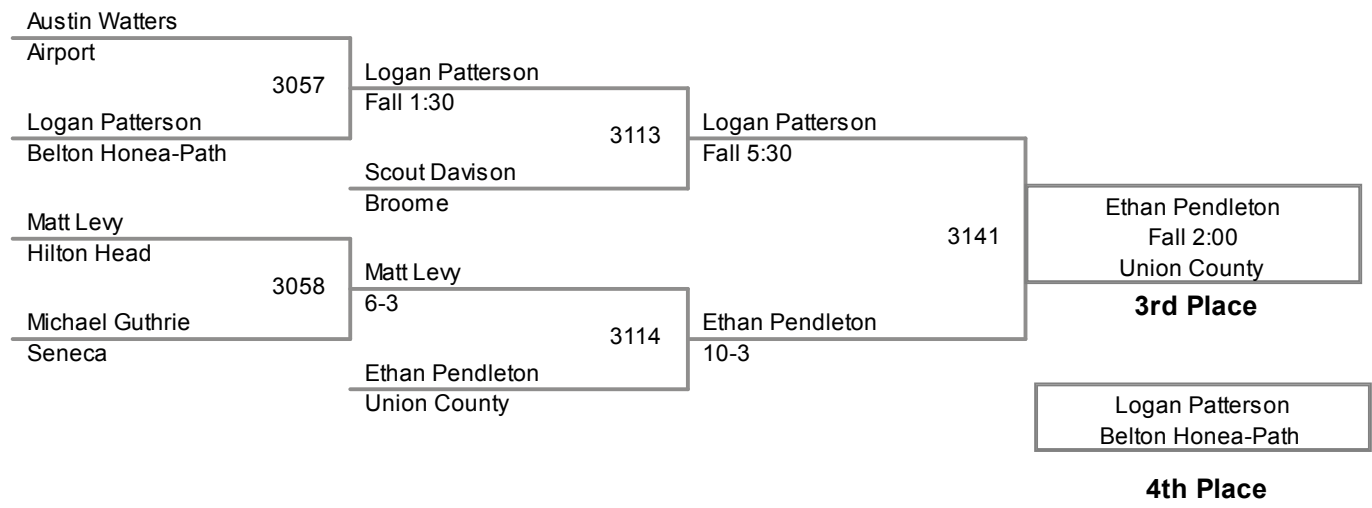

Plc	Points	Team	CH	CO
1	128	Eastside	-	-
2	70	Emerald	-	-
3	65	Socastee	-	-
4	55	Chester	-	-
5	47	Gilbert	-	-
6	40	Hanahan	-	-
7	39	Belton Honea-Path	-	-
8	38.5	Dreher	-	-
9	38	West Oak	-	-
10	27	Chapman	-	-
11	25	Blue Ridge	-	-
12	24	Berkeley	-	-
12	24	Georgetown	-	-
14	21	Hilton Head	-	-
15	19	James Island	-	-
16	18	Brookland-Cayce	-	-
16	18	North Myrtle Beach	-	-
18	17	Swansea	-	-
19	16	Myrtle Beach	-	-
19	16	Palmetto	-	-
19	16	Union County	-	-
22	15	St. James	-	-
22	15	Stall	-	-
24	13	Airport	-	-
24	13	Greenville	-	-
26	10	Broome	-	-
27	4	Lower Richland	-	-
28	3	AC Flora	-	-
28	3	Chapin	-	-
30	2.5	Hartsville	-	-
30	2.5	Travelers Rest	-	-
32	2	Greer	-	-

**2013 3A Most Outstanding Wrestler:
170 lb Champion -
Dennis Flores, Hanahan**

2013 SCHSL State Tournament
3A

106 Lbs

2013 SCHSL State Tournament
3A

113 Lbs

2013 SCHSL State Tournament
3A

120 Lbs

2013 SCHSL State Tournament
3A