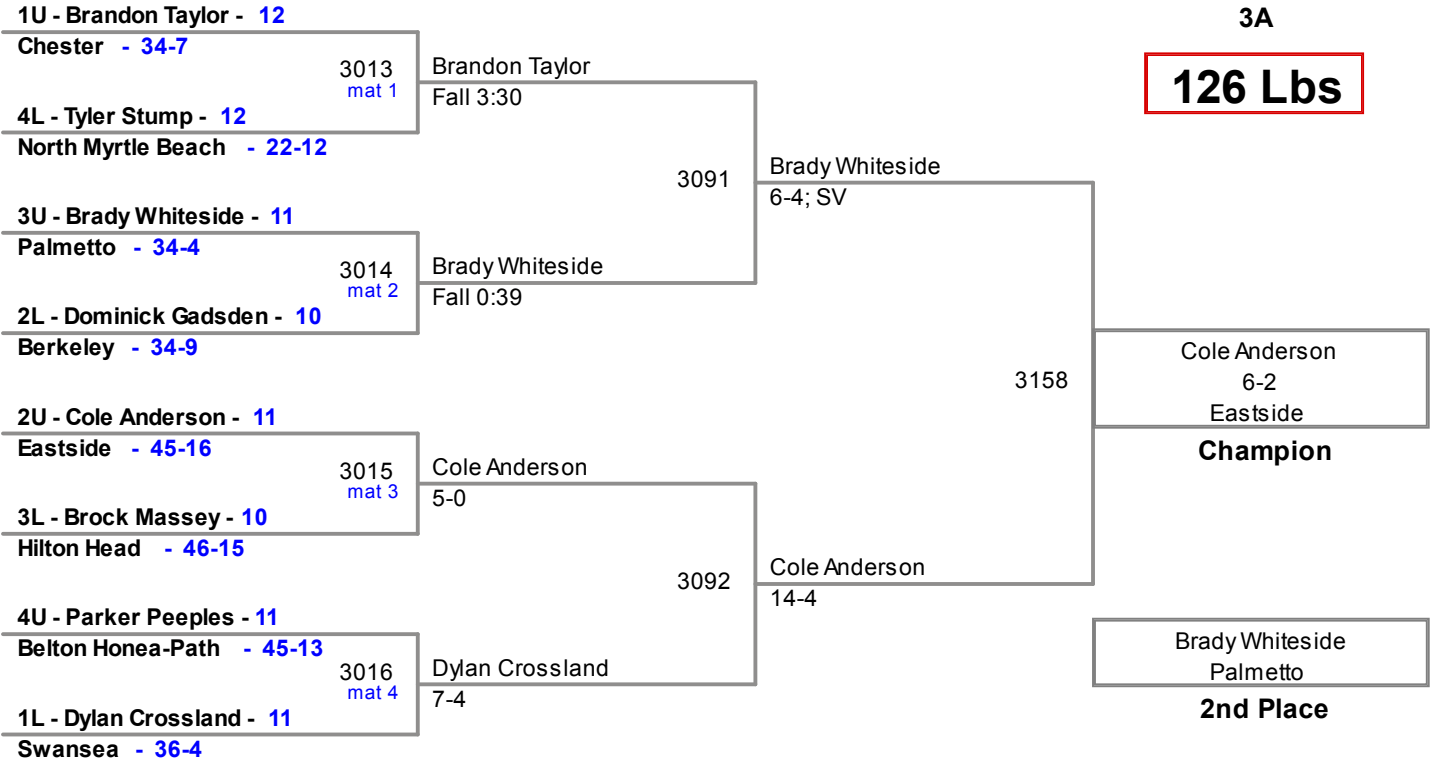

2013 SCHSL State Tournament
3A

126 Lbs