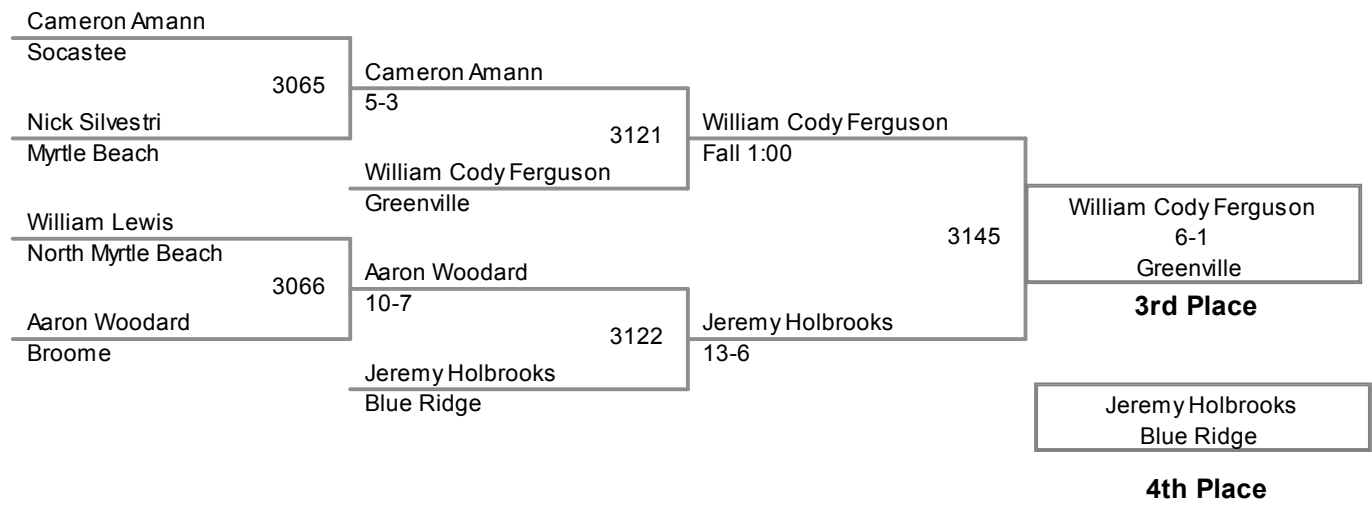

2013 SCHSL State Tournament
3A

132 Lbs