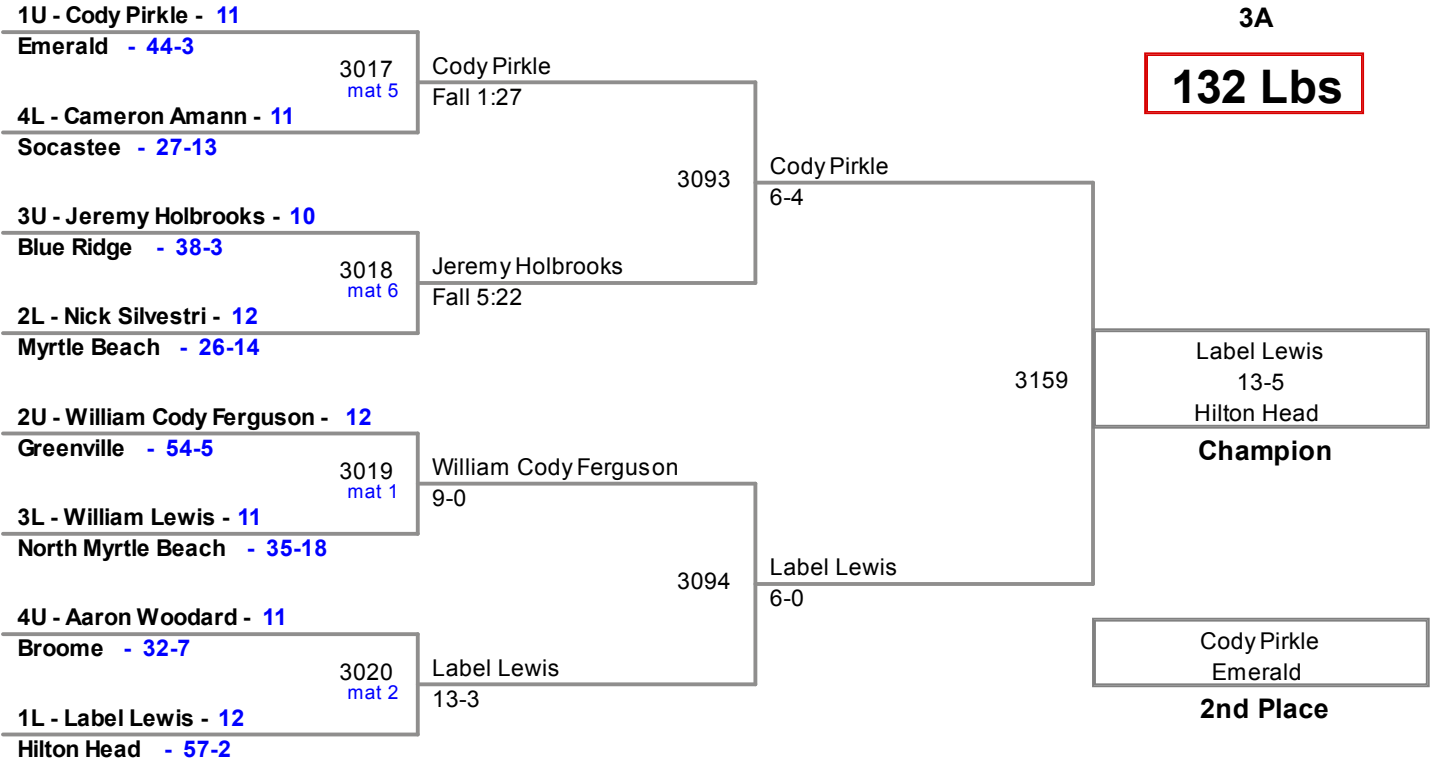

2013 SCHSL State Tournament
3A

132 Lbs