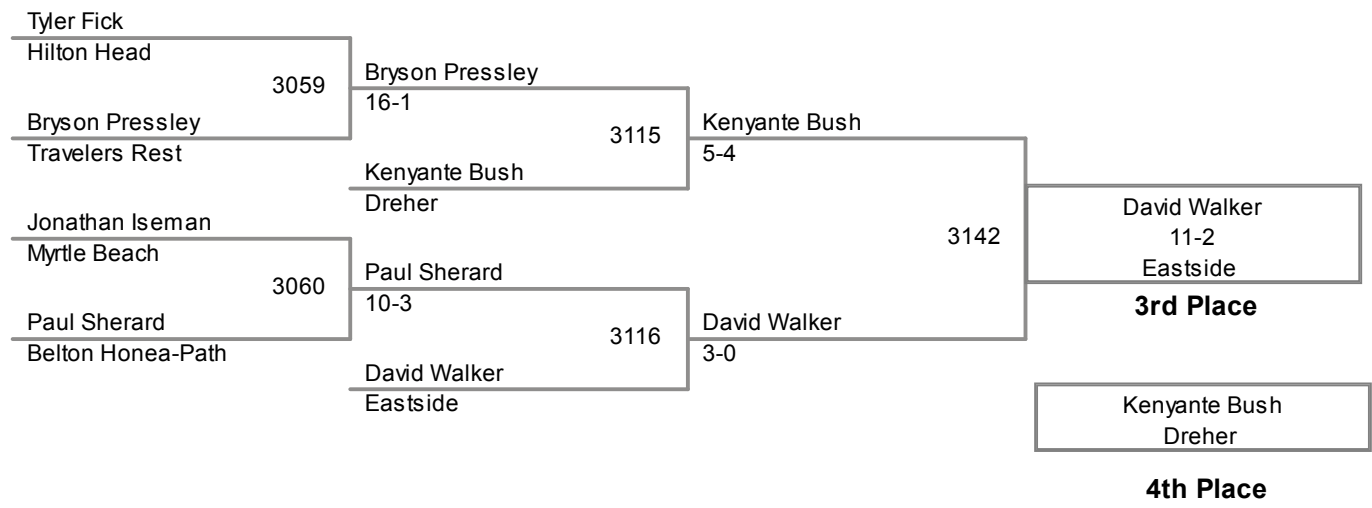

Plc	Points	Team	CH	CO
1	128	Eastside	-	-
2	70	Emerald	-	-
3	65	Socastee	-	-
4	55	Chester	-	-
5	47	Gilbert	-	-
6	40	Hanahan	-	-
7	39	Belton Honea-Path	-	-
8	38.5	Dreher	-	-
9	38	West Oak	-	-
10	27	Chapman	-	-
11	25	Blue Ridge	-	-
12	24	Berkeley	-	-
12	24	Georgetown	-	-
14	21	Hilton Head	-	-
15	19	James Island	-	-
16	18	Brookland-Cayce	-	-
16	18	North Myrtle Beach	-	-
18	17	Swansea	-	-
19	16	Myrtle Beach	-	-
19	16	Palmetto	-	-
19	16	Union County	-	-
22	15	St. James	-	-
22	15	Stall	-	-
24	13	Airport	-	-
24	13	Greenville	-	-
26	10	Broome	-	-
27	4	Lower Richland	-	-
28	3	AC Flora	-	-
28	3	Chapin	-	-
30	2.5	Hartsville	-	-
30	2.5	Travelers Rest	-	-
32	2	Greer	-	-

**2013 3A Most Outstanding Wrestler:
170 lb Champion -
Dennis Flores, Hanahan**

2013 SCHSL State Tournament
3A

106 Lbs

2013 SCHSL State Tournament
3A

113 Lbs

2013 SCHSL State Tournament
3A

120 Lbs

2013 SCHSL State Tournament
3A