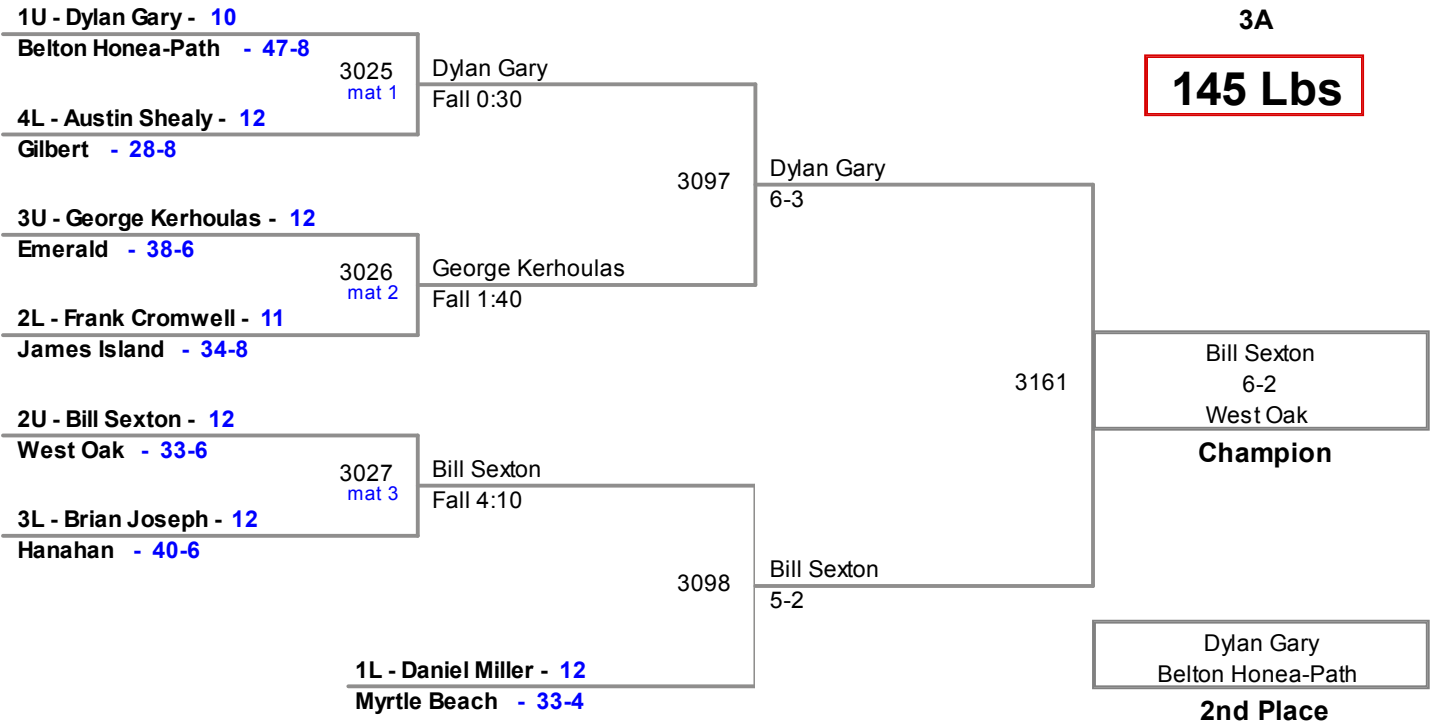

2013 SCHSL State Tournament
3A

145 Lbs