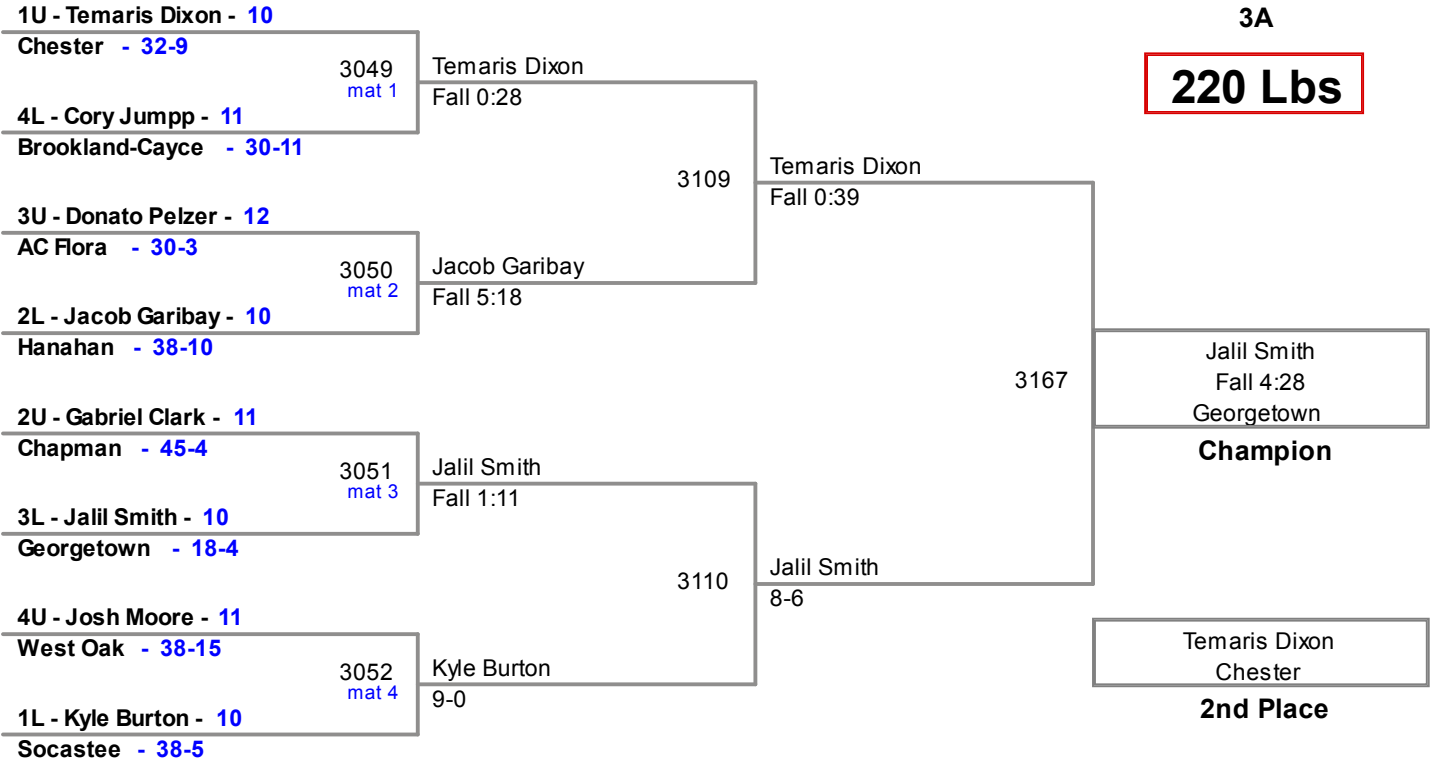

2013 SCHSL State Tournament
3A

220 Lbs