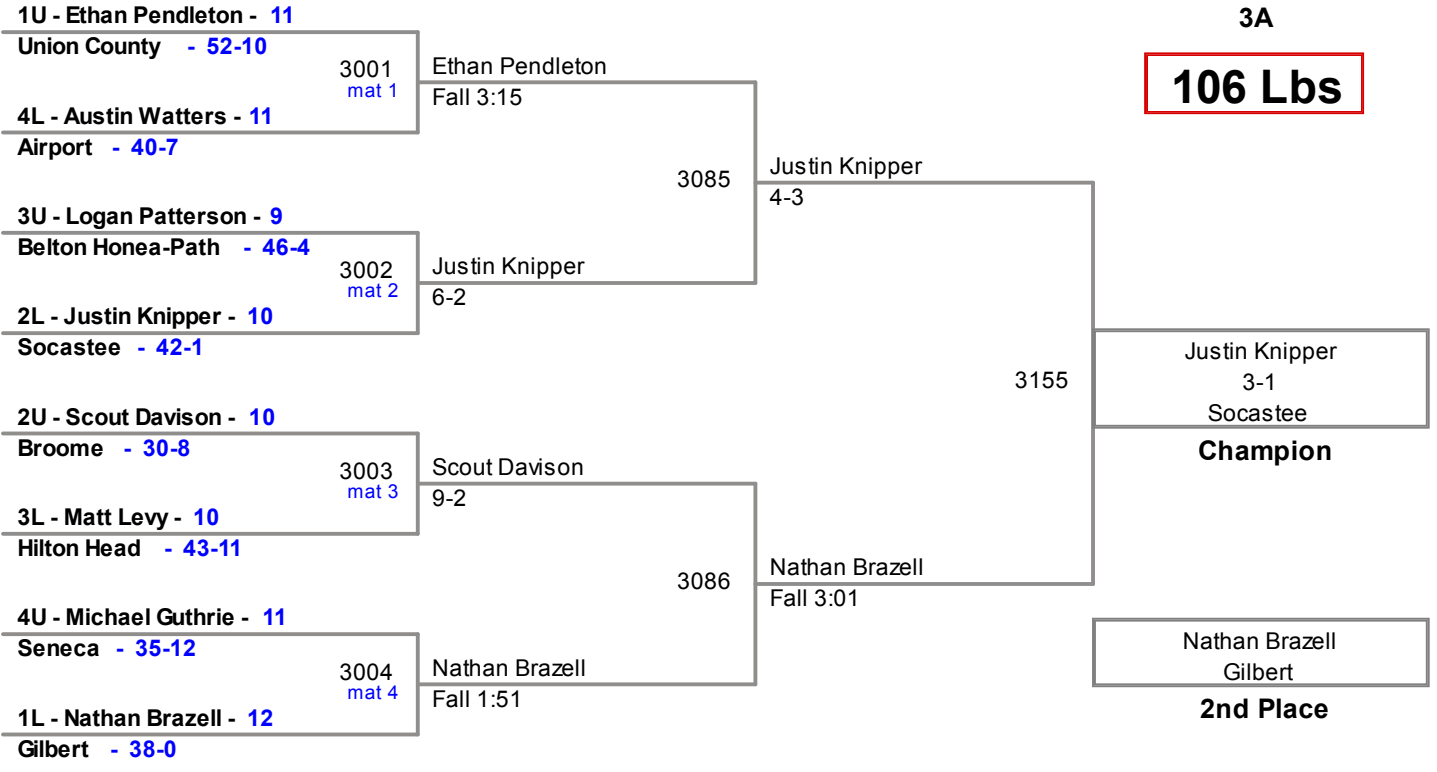

Plc	Points	Team	CH	CO
1	128	Eastside	-	-
2	70	Emerald	-	-
3	65	Socastee	-	-
4	55	Chester	-	-
5	47	Gilbert	-	-
6	40	Hanahan	-	-
7	39	Belton Honea-Path	-	-
8	38.5	Dreher	-	-
9	38	West Oak	-	-
10	27	Chapman	-	-
11	25	Blue Ridge	-	-
12	24	Berkeley	-	-
12	24	Georgetown	-	-
14	21	Hilton Head	-	-
15	19	James Island	-	-
16	18	Brookland-Cayce	-	-
16	18	North Myrtle Beach	-	-
18	17	Swansea	-	-
19	16	Myrtle Beach	-	-
19	16	Palmetto	-	-
19	16	Union County	-	-
22	15	St. James	-	-
22	15	Stall	-	-
24	13	Airport	-	-
24	13	Greenville	-	-
26	10	Broome	-	-
27	4	Lower Richland	-	-
28	3	AC Flora	-	-
28	3	Chapin	-	-
30	2.5	Hartsville	-	-
30	2.5	Travelers Rest	-	-
32	2	Greer	-	-

**2013 3A Most Outstanding Wrestler:
170 lb Champion -
Dennis Flores, Hanahan**

2013 SCHSL State Tournament
3A

106 Lbs

2013 SCHSL State Tournament
3A

113 Lbs

2013 SCHSL State Tournament
3A

120 Lbs

2013 SCHSL State Tournament
3A