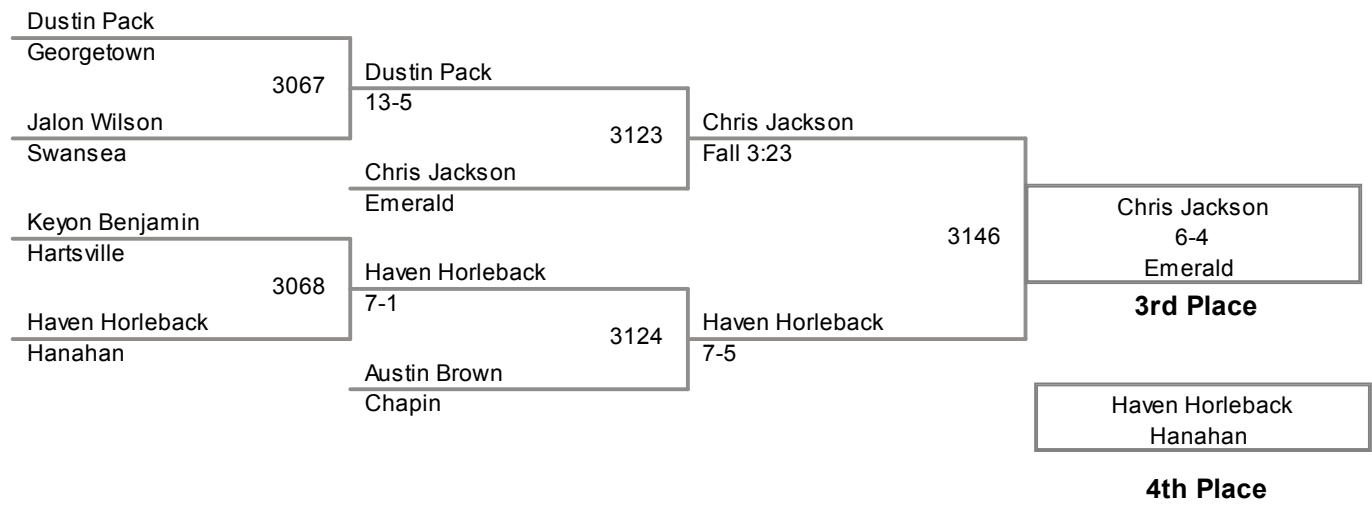

2013 SCHSL State Tournament
3A

138 Lbs