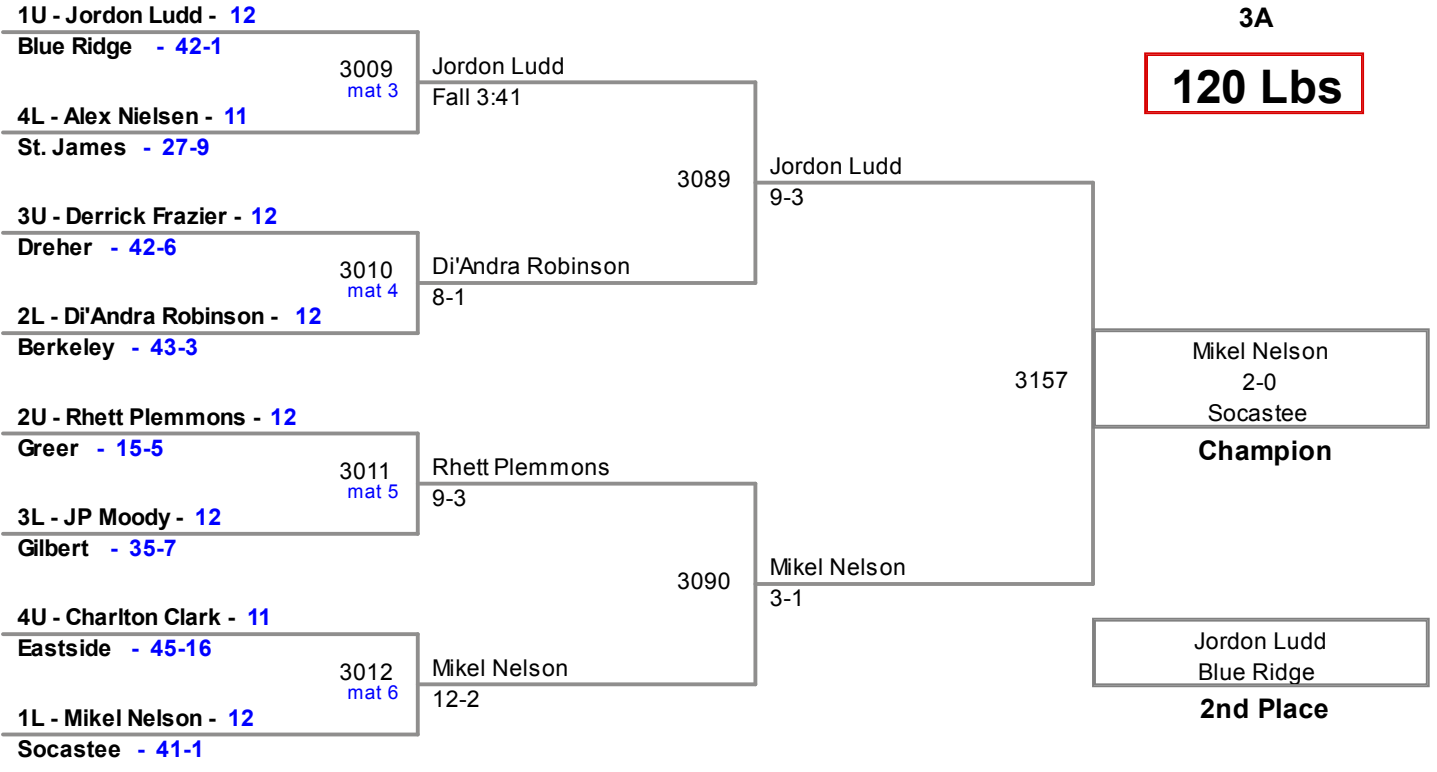

Plc	Points	Team	CH	CO
1	128	Eastside	-	-
2	70	Emerald	-	-
3	65	Socastee	-	-
4	55	Chester	-	-
5	47	Gilbert	-	-
6	40	Hanahan	-	-
7	39	Belton Honea-Path	-	-
8	38.5	Dreher	-	-
9	38	West Oak	-	-
10	27	Chapman	-	-
11	25	Blue Ridge	-	-
12	24	Berkeley	-	-
12	24	Georgetown	-	-
14	21	Hilton Head	-	-
15	19	James Island	-	-
16	18	Brookland-Cayce	-	-
16	18	North Myrtle Beach	-	-
18	17	Swansea	-	-
19	16	Myrtle Beach	-	-
19	16	Palmetto	-	-
19	16	Union County	-	-
22	15	St. James	-	-
22	15	Stall	-	-
24	13	Airport	-	-
24	13	Greenville	-	-
26	10	Broome	-	-
27	4	Lower Richland	-	-
28	3	AC Flora	-	-
28	3	Chapin	-	-
30	2.5	Hartsville	-	-
30	2.5	Travelers Rest	-	-
32	2	Greer	-	-

**2013 3A Most Outstanding Wrestler:
170 lb Champion -
Dennis Flores, Hanahan**

2013 SCHSL State Tournament
3A

106 Lbs

2013 SCHSL State Tournament
3A

113 Lbs

2013 SCHSL State Tournament
3A

120 Lbs

2013 SCHSL State Tournament
3A