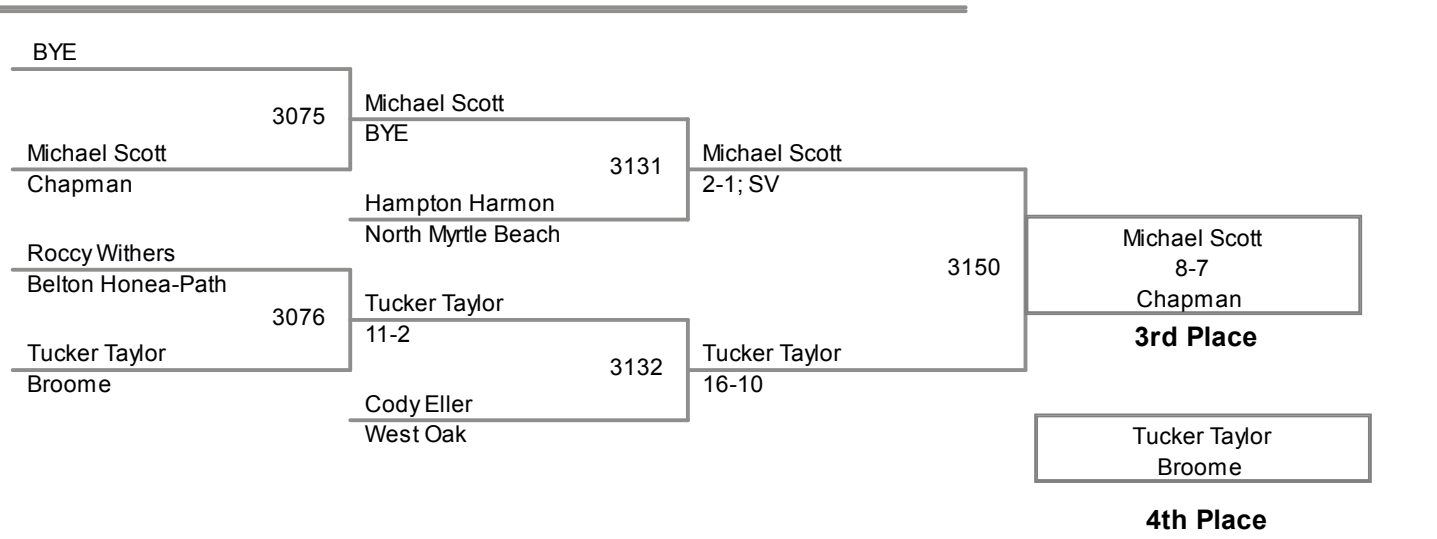

152 Lbs

2013 SCHSL State Tournament
3A

160 Lbs

2013 SCHSL State Tournament
3A

170 Lbs

2013 SCHSL State Tournament
3A

182 Lbs

2013 SCHSL State Tournament
3A