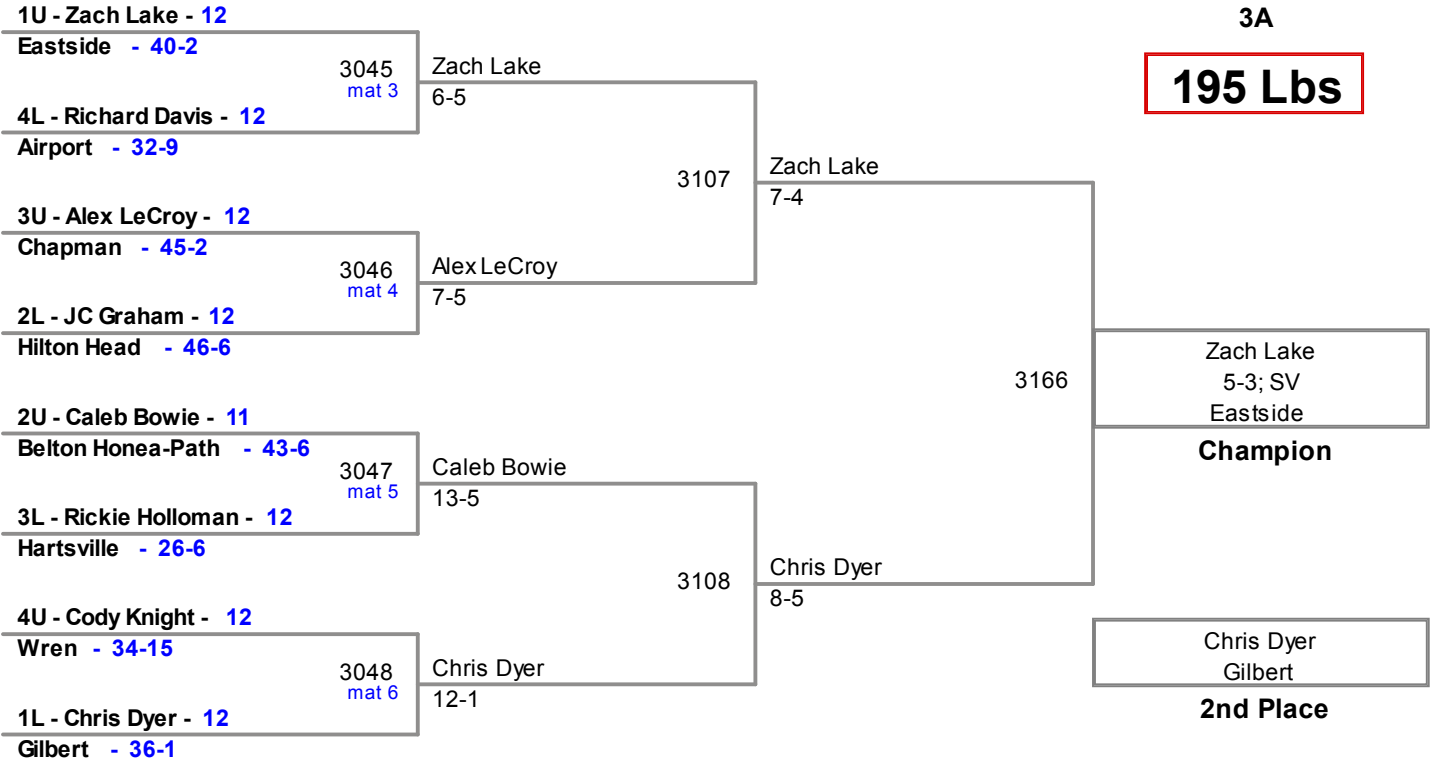

2013 SCHSL State Tournament
3A

195 Lbs