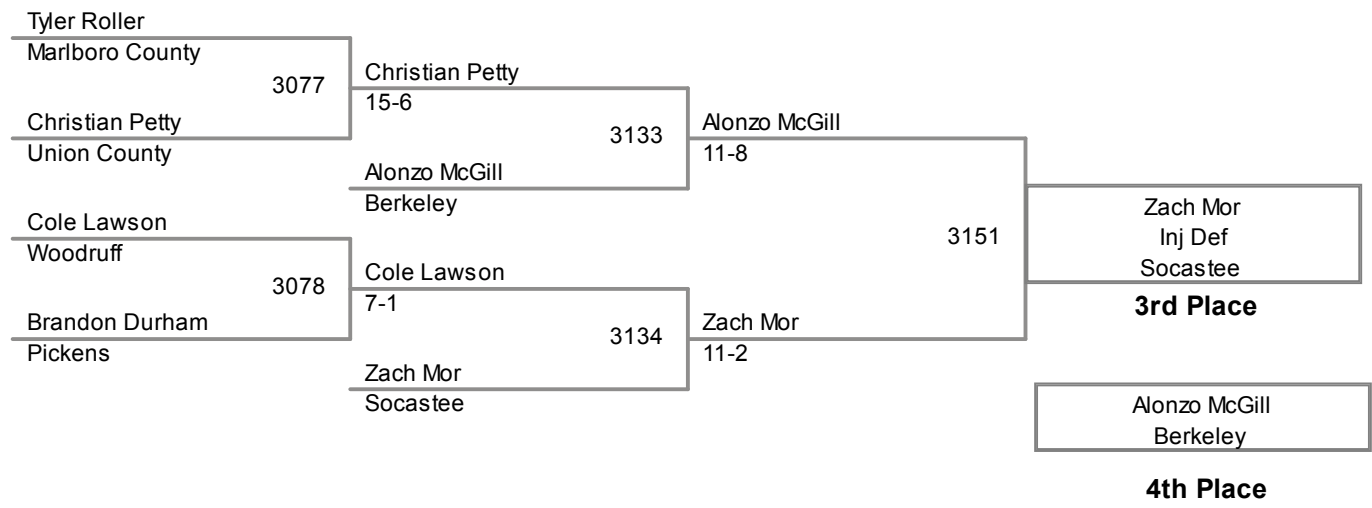

152 Lbs

2013 SCHSL State Tournament
3A

160 Lbs

2013 SCHSL State Tournament
3A

170 Lbs

2013 SCHSL State Tournament
3A

182 Lbs

2013 SCHSL State Tournament
3A