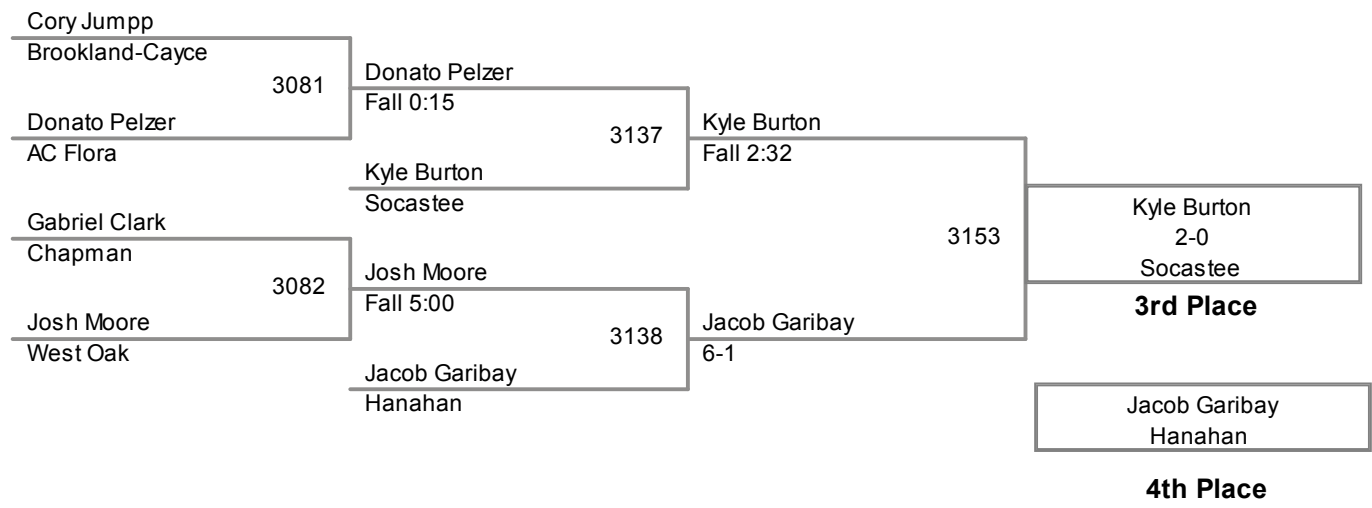

2013 SCHSL State Tournament
3A

220 Lbs