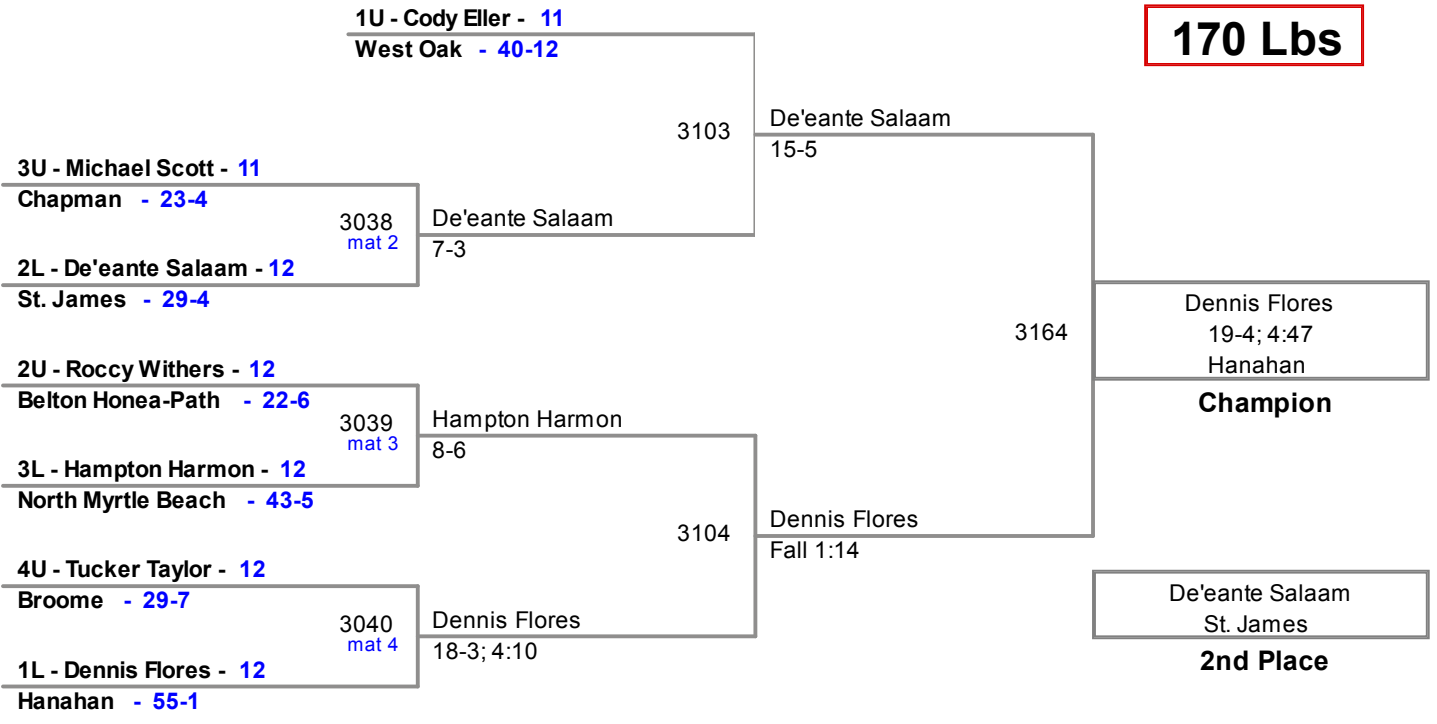

152 Lbs

2013 SCHSL State Tournament
3A

160 Lbs

2013 SCHSL State Tournament
3A

170 Lbs

2013 SCHSL State Tournament
3A

182 Lbs

2013 SCHSL State Tournament
3A