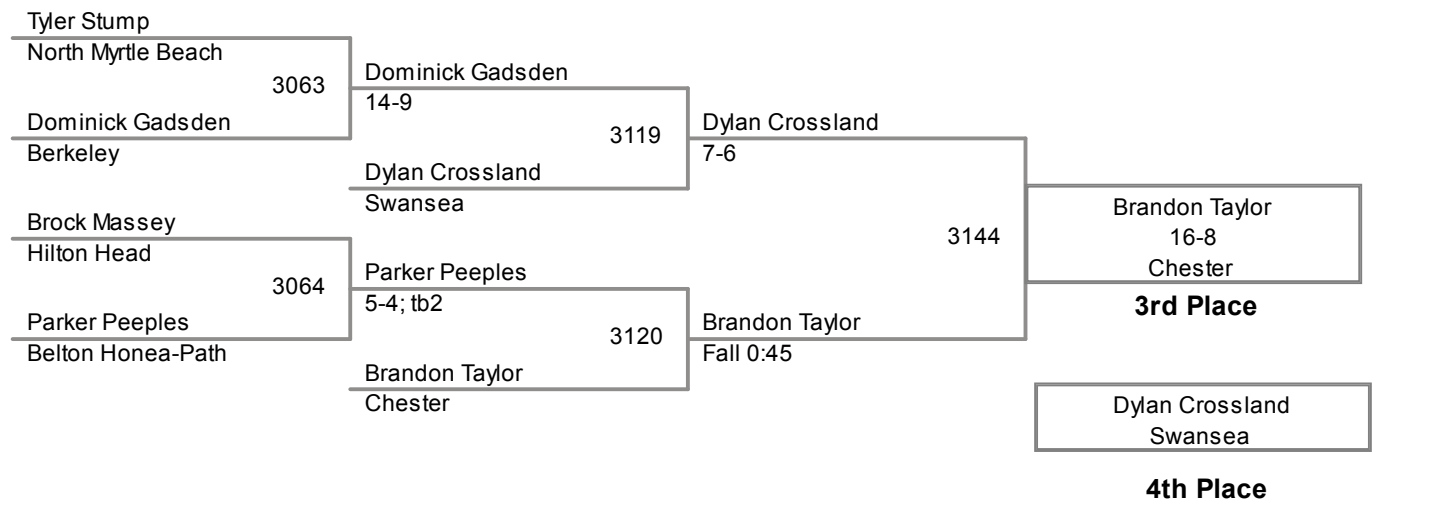

2013 SCHSL State Tournament
3A

126 Lbs