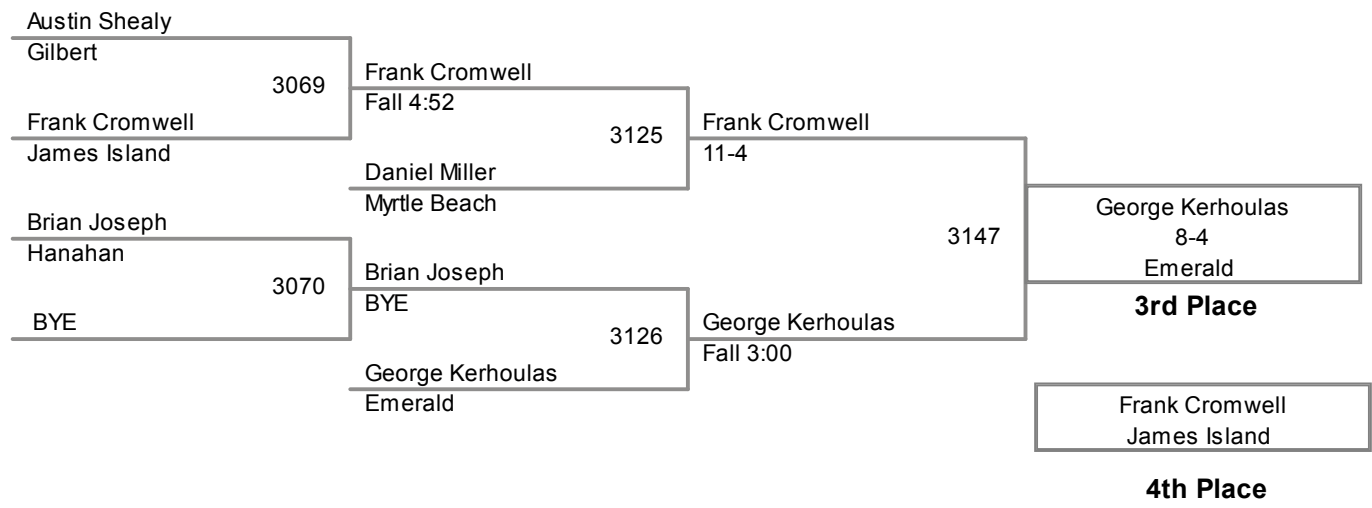

2013 SCHSL State Tournament
3A

145 Lbs