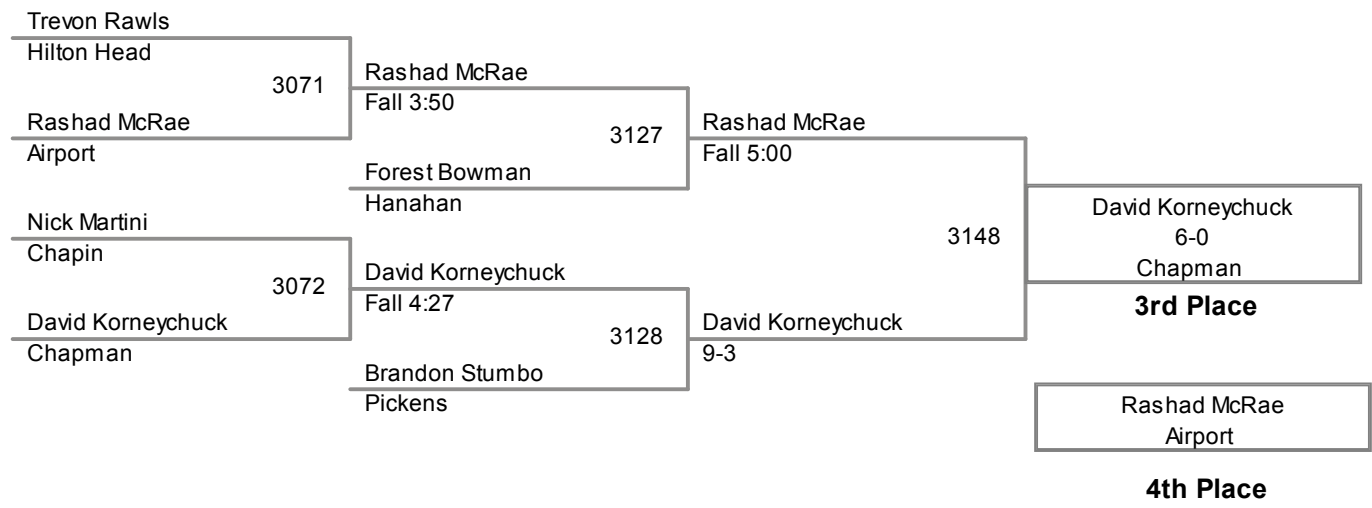

2013 SCHSL State Tournament
3A

152 Lbs