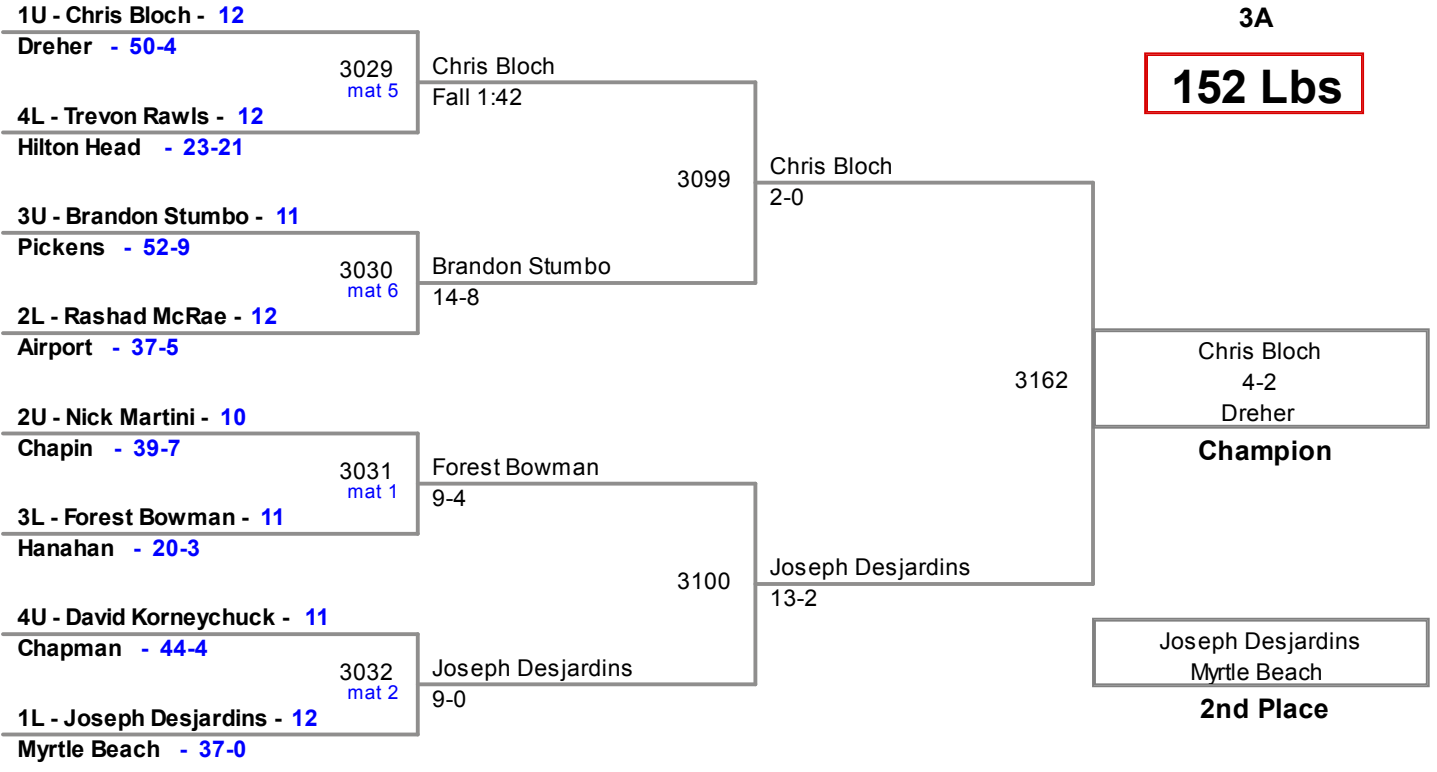

2013 SCHSL State Tournament
3A

152 Lbs