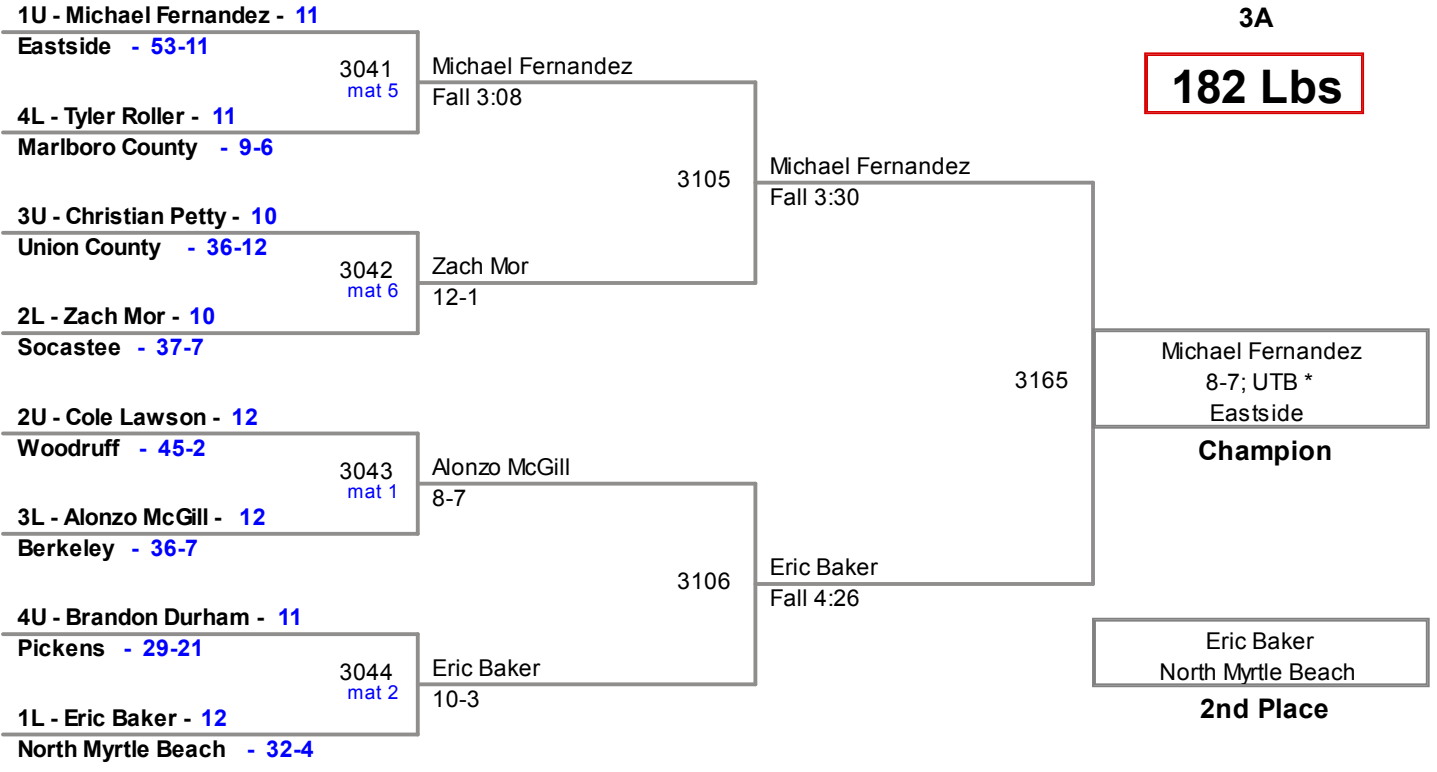

152 Lbs

2013 SCHSL State Tournament
3A

160 Lbs

2013 SCHSL State Tournament
3A

170 Lbs

2013 SCHSL State Tournament
3A

182 Lbs

2013 SCHSL State Tournament
3A