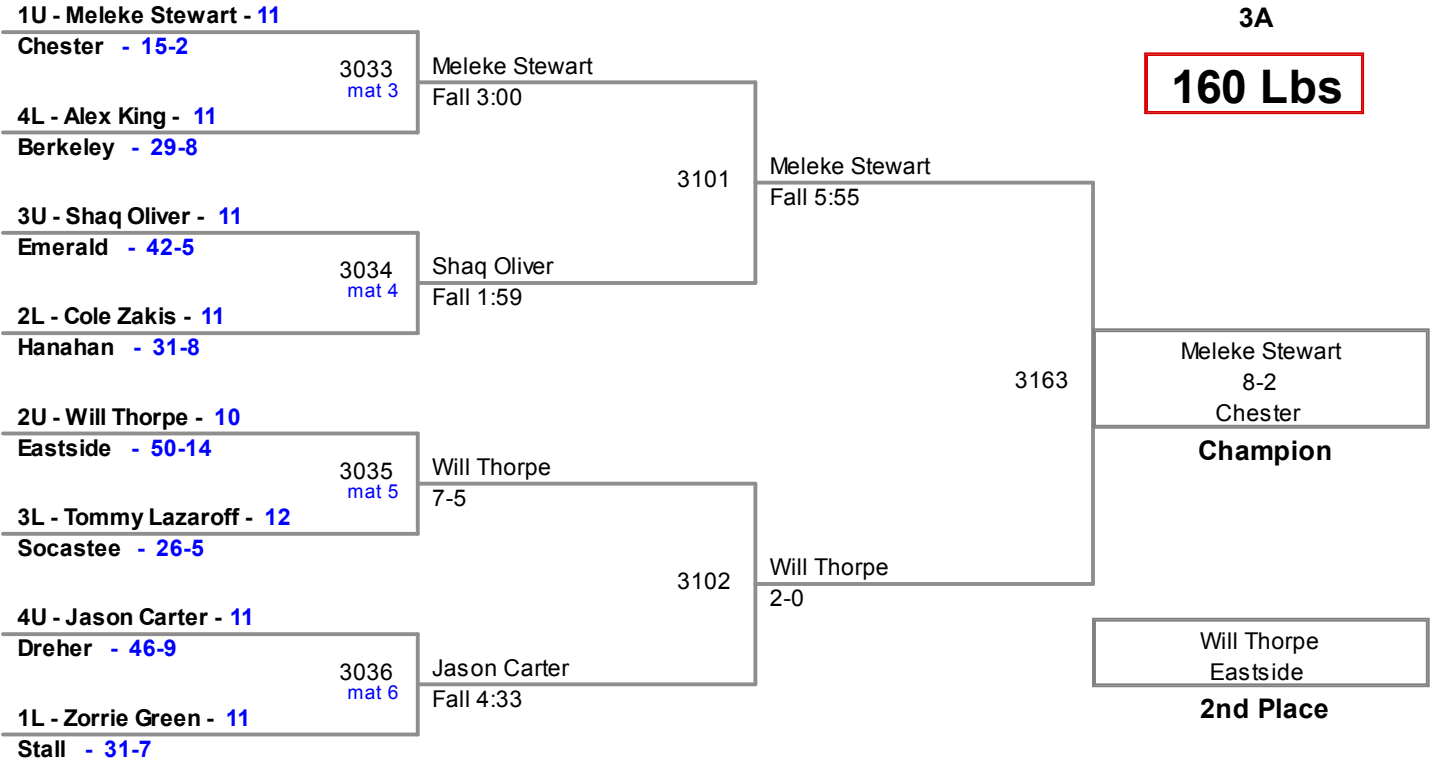

2013 SCHSL State Tournament
3A

160 Lbs