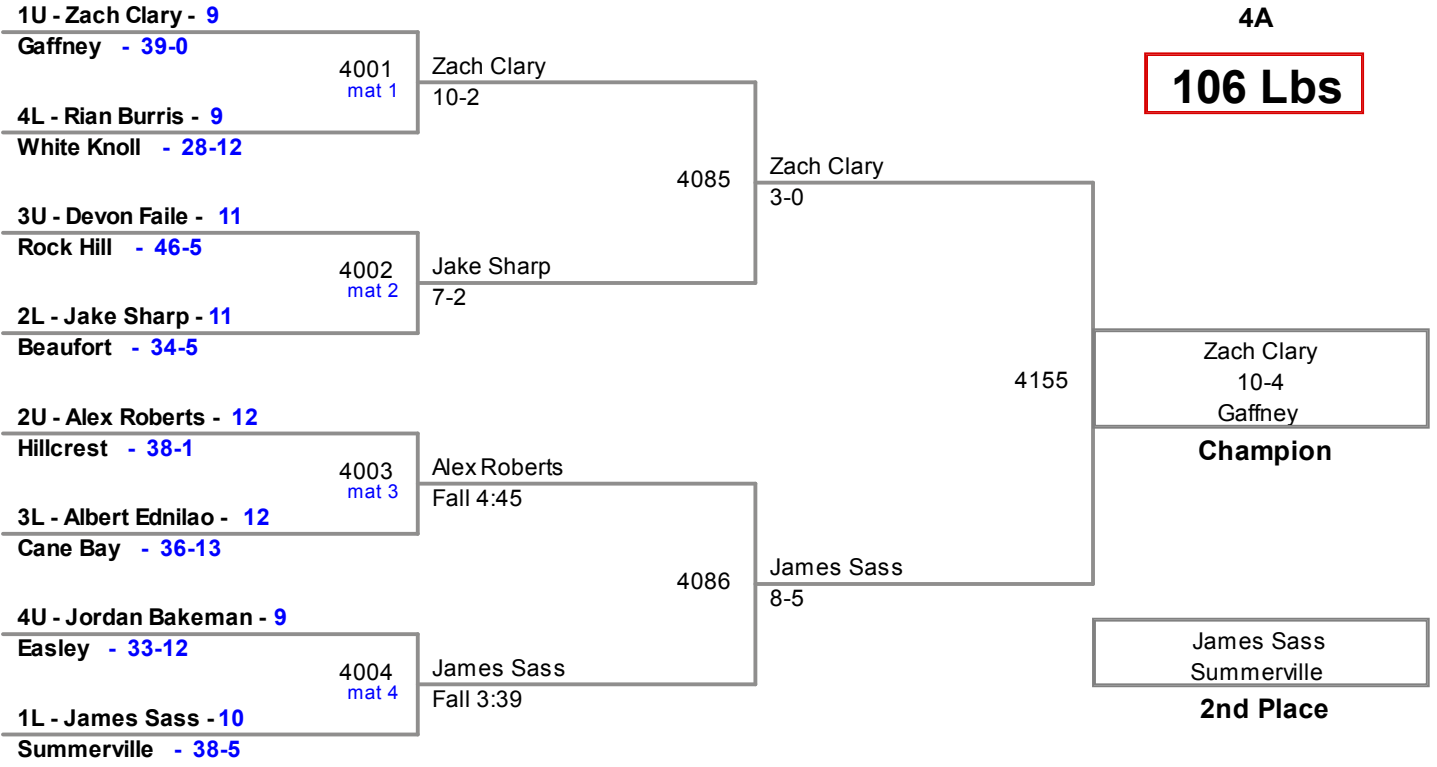

Plc	Points	Team	CH	CO
1	93	Lexington	-	-
2	78	Beaufort	-	-
3	54.5	Summerville	-	-
4	53	Dorman	-	-
5	47	Fort Mill	-	-
6	46	Lugoff-Elgin	-	-
7	45	York	-	-
8	43.5	Hillcrest	-	-
9	41	Rock Hill	-	-
10	40	Bluffton	-	-
11	38	Stratford	-	-
12	37	Gaffney	-	-
13	25	White Knoll	-	-
14	22	South Pointe	-	-
15	18	Byrnes	-	-
16	15	Conway	-	-
17	14	Cane Bay	-	-
17	14	Fort Dorchester	-	-
19	13	Westside	-	-
20	12	Boiling Springs	-	-
20	12	Dutch Fork	-	-
20	12	Sumter	-	-
23	11	Ashley Ridge	-	-
24	10	Nation Ford	-	-
25	7	Wando	-	-
26	6	Laurens	-	-
26	6	Wade Hampton	-	-
28	4	Clover	-	-
29	2	Irmo	-	-
29	2	Woodmont	-	-
31	0	Easley	-	-
31	0	JL Mann	-	-

**2013 4A Most Outstanding Wrestler:
195 lb Champion -
Clint Wright, Beaufort**

Plc	Points	Team	CH	CO
31	0	Riverside	-	-
31	0	Spring Valley	-	-

2013 SCHSL State Tournament

4A

106 Lbs

2013 SCHSL State Tournament
4A