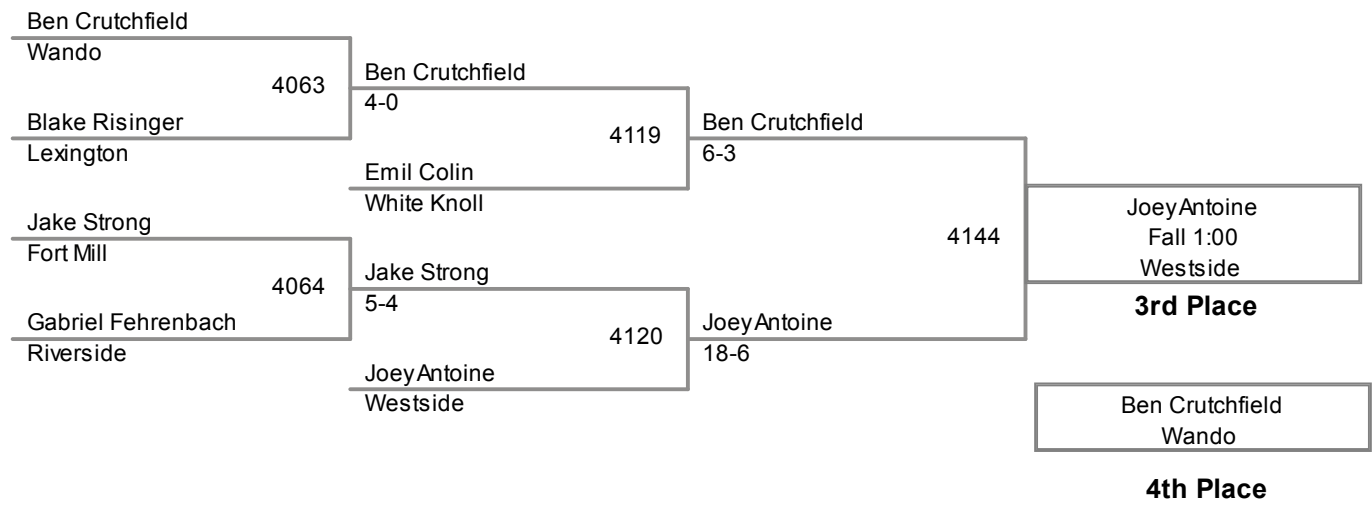

2013 SCHSL State Tournament
4A

126 Lbs