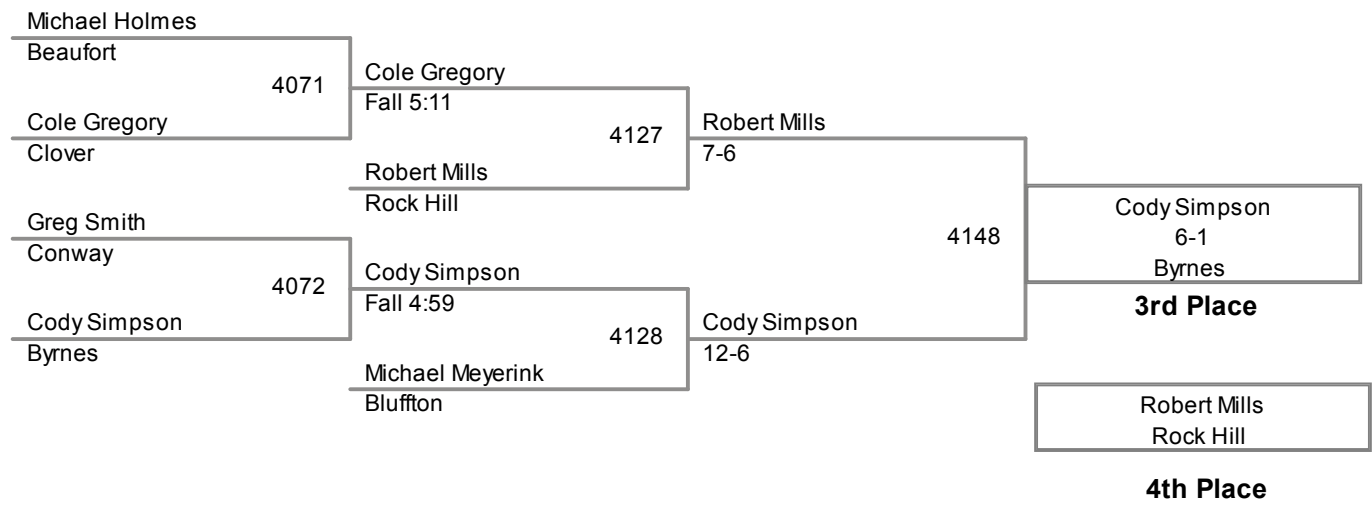

138 Lbs

2013 SCHSL State Tournament
4A

145 Lbs

2013 SCHSL State Tournament
4A

152 Lbs

2013 SCHSL State Tournament
4A

160 Lbs

2013 SCHSL State Tournament
4A