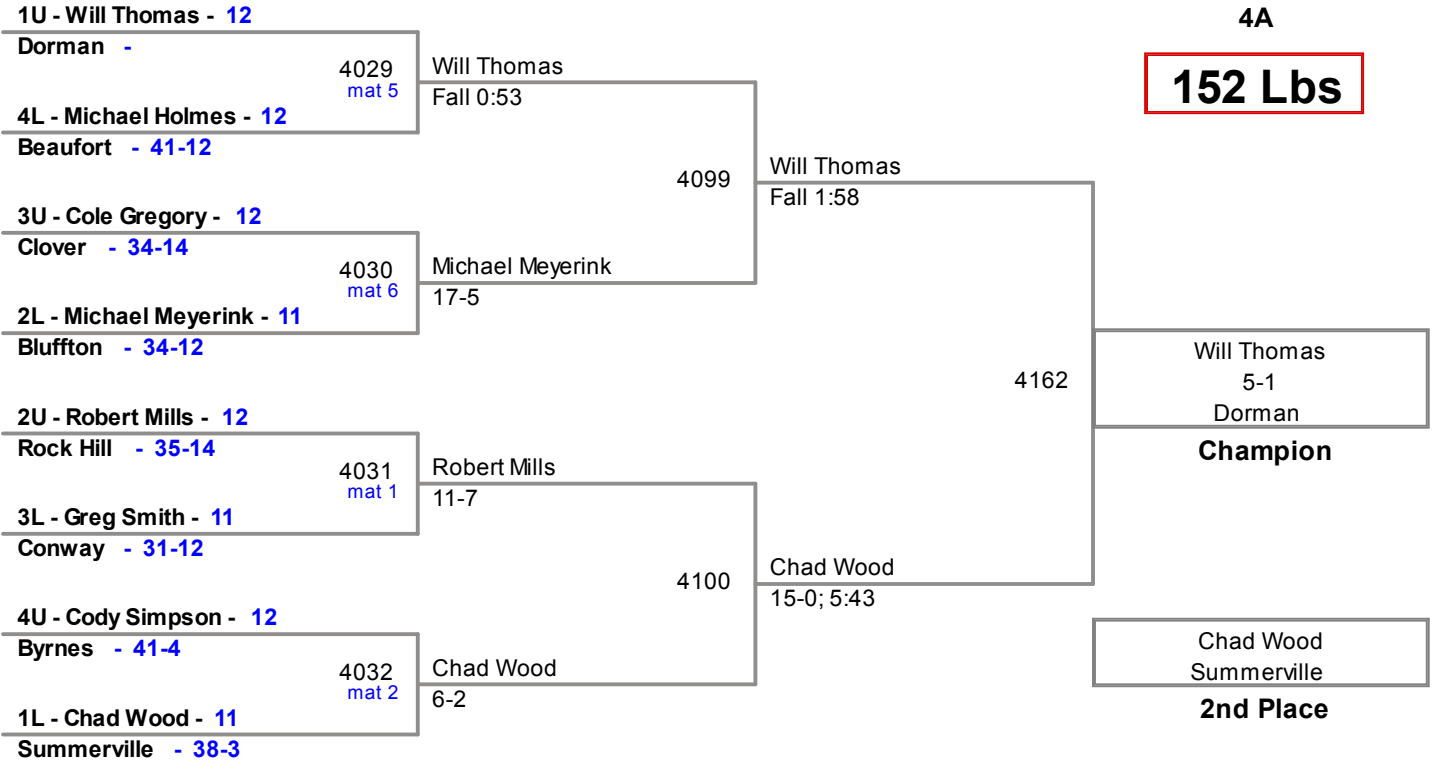

138 Lbs

2013 SCHSL State Tournament
4A

145 Lbs

2013 SCHSL State Tournament
4A

152 Lbs

2013 SCHSL State Tournament
4A

160 Lbs

2013 SCHSL State Tournament
4A