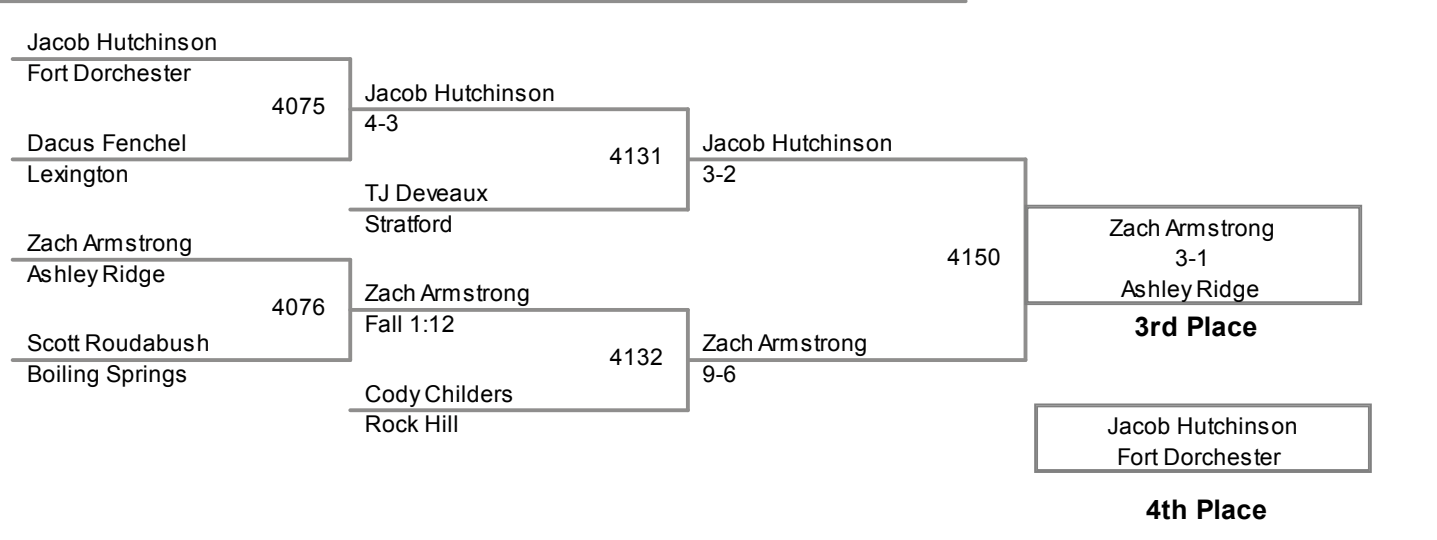

2013 SCHSL State Tournament
4A

170 Lbs