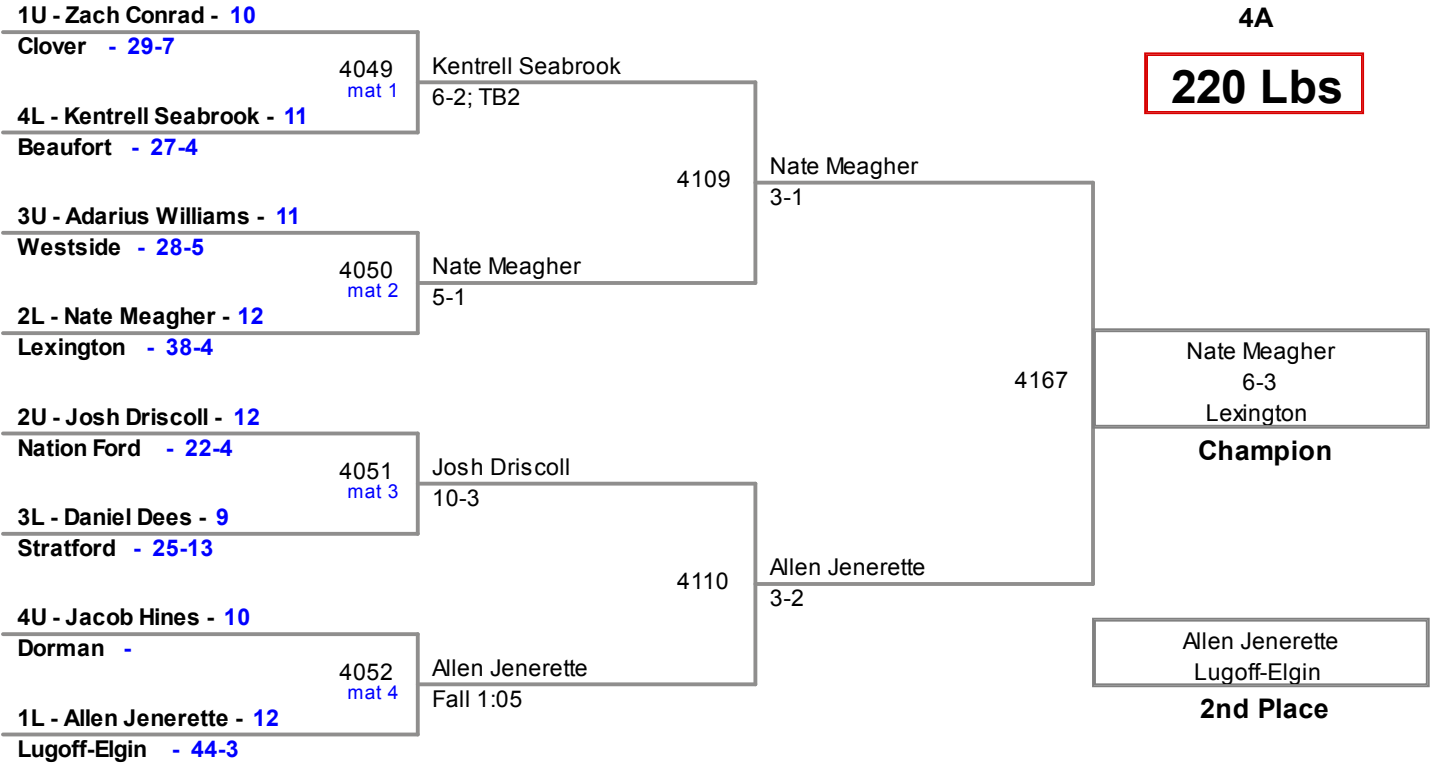

170 Lbs

2013 SCHSL State Tournament
4A

182 Lbs

2013 SCHSL State Tournament
4A

195 Lbs

2013 SCHSL State Tournament
4A

220 Lbs

2013 SCHSL State Tournament
4A