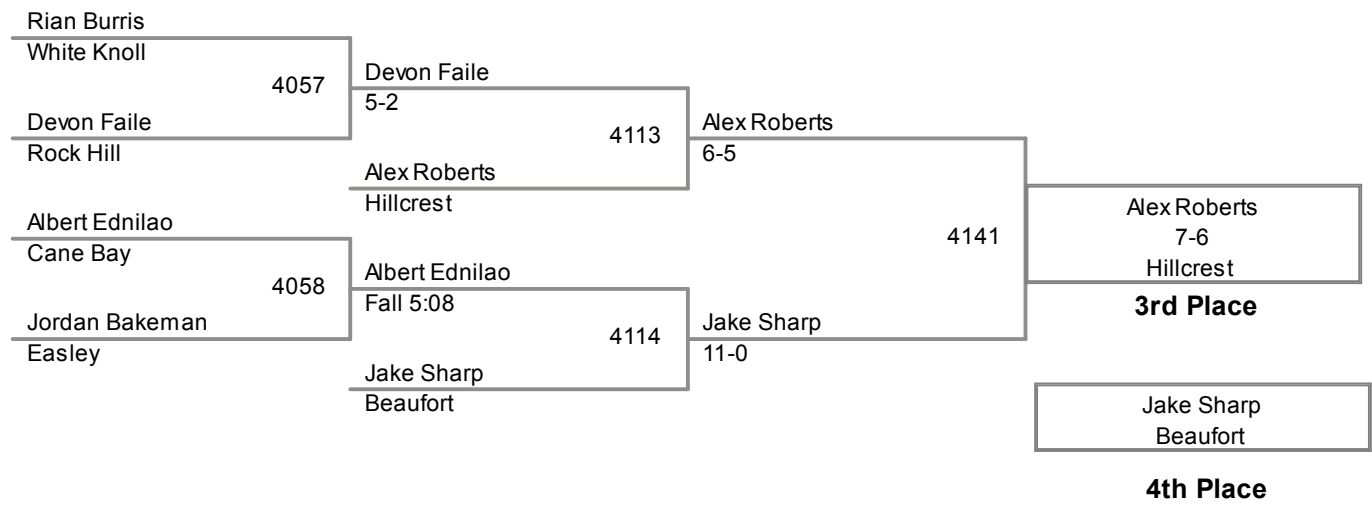

Plc	Points	Team	CH	CO
1	93	Lexington	-	-
2	78	Beaufort	-	-
3	54.5	Summerville	-	-
4	53	Dorman	-	-
5	47	Fort Mill	-	-
6	46	Lugoff-Elgin	-	-
7	45	York	-	-
8	43.5	Hillcrest	-	-
9	41	Rock Hill	-	-
10	40	Bluffton	-	-
11	38	Stratford	-	-
12	37	Gaffney	-	-
13	25	White Knoll	-	-
14	22	South Pointe	-	-
15	18	Byrnes	-	-
16	15	Conway	-	-
17	14	Cane Bay	-	-
17	14	Fort Dorchester	-	-
19	13	Westside	-	-
20	12	Boiling Springs	-	-
20	12	Dutch Fork	-	-
20	12	Sumter	-	-
23	11	Ashley Ridge	-	-
24	10	Nation Ford	-	-
25	7	Wando	-	-
26	6	Laurens	-	-
26	6	Wade Hampton	-	-
28	4	Clover	-	-
29	2	Irmo	-	-
29	2	Woodmont	-	-
31	0	Easley	-	-
31	0	JL Mann	-	-

**2013 4A Most Outstanding Wrestler:
195 lb Champion -
Clint Wright, Beaufort**

Plc	Points	Team	CH	CO
31	0	Riverside	-	-
31	0	Spring Valley	-	-

2013 SCHSL State Tournament

4A

106 Lbs

2013 SCHSL State Tournament
4A