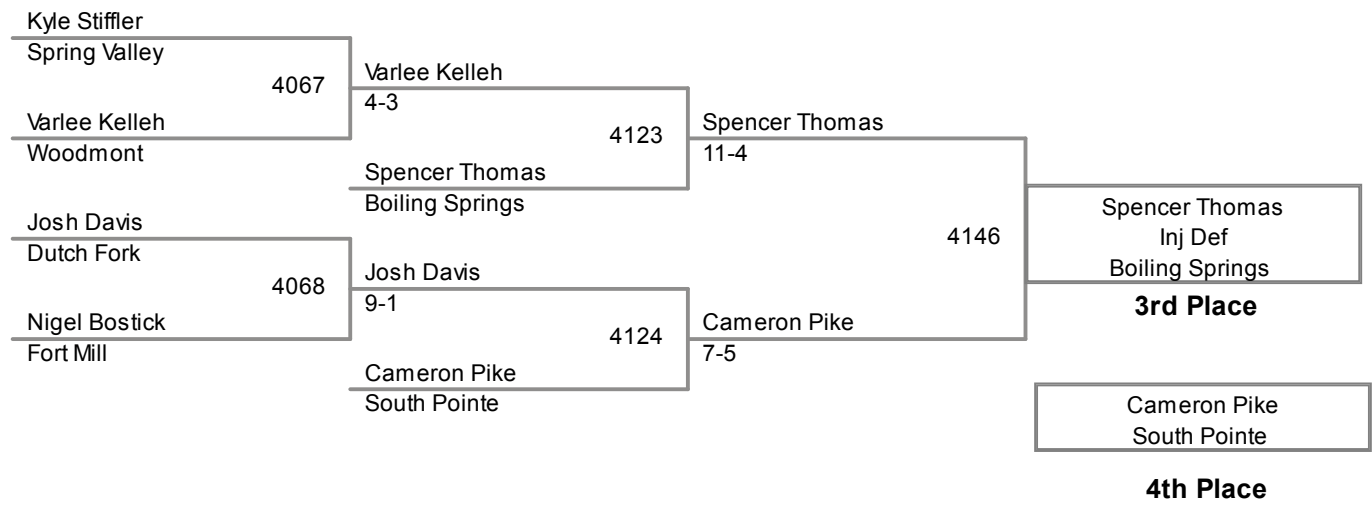

2013 SCHSL State Tournament
4A

138 Lbs