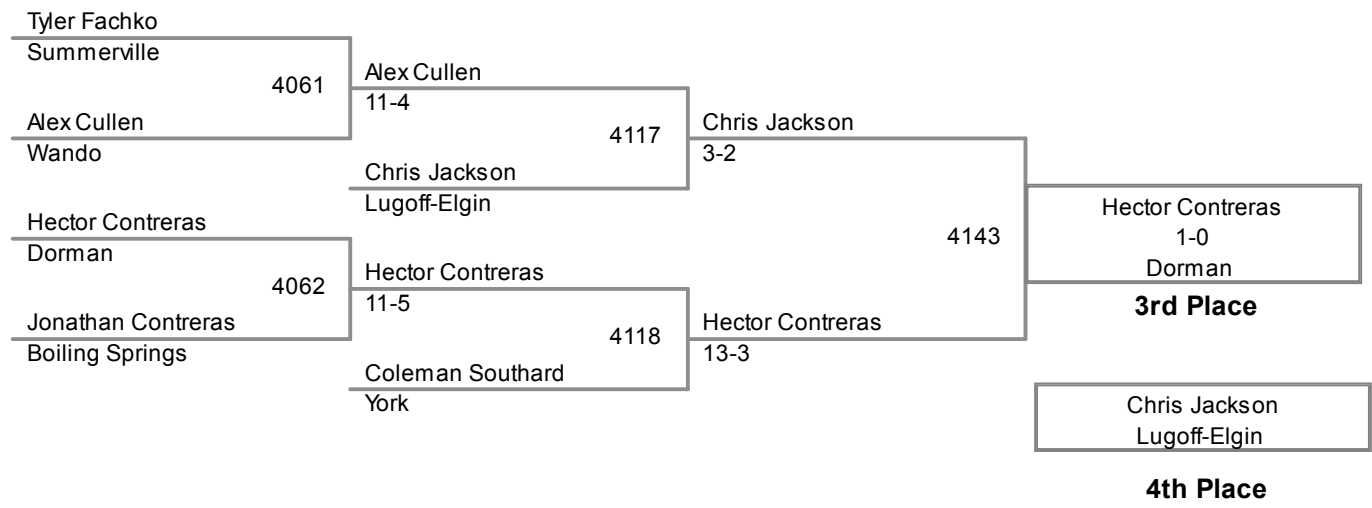

2013 SCHSL State Tournament
4A

120 Lbs