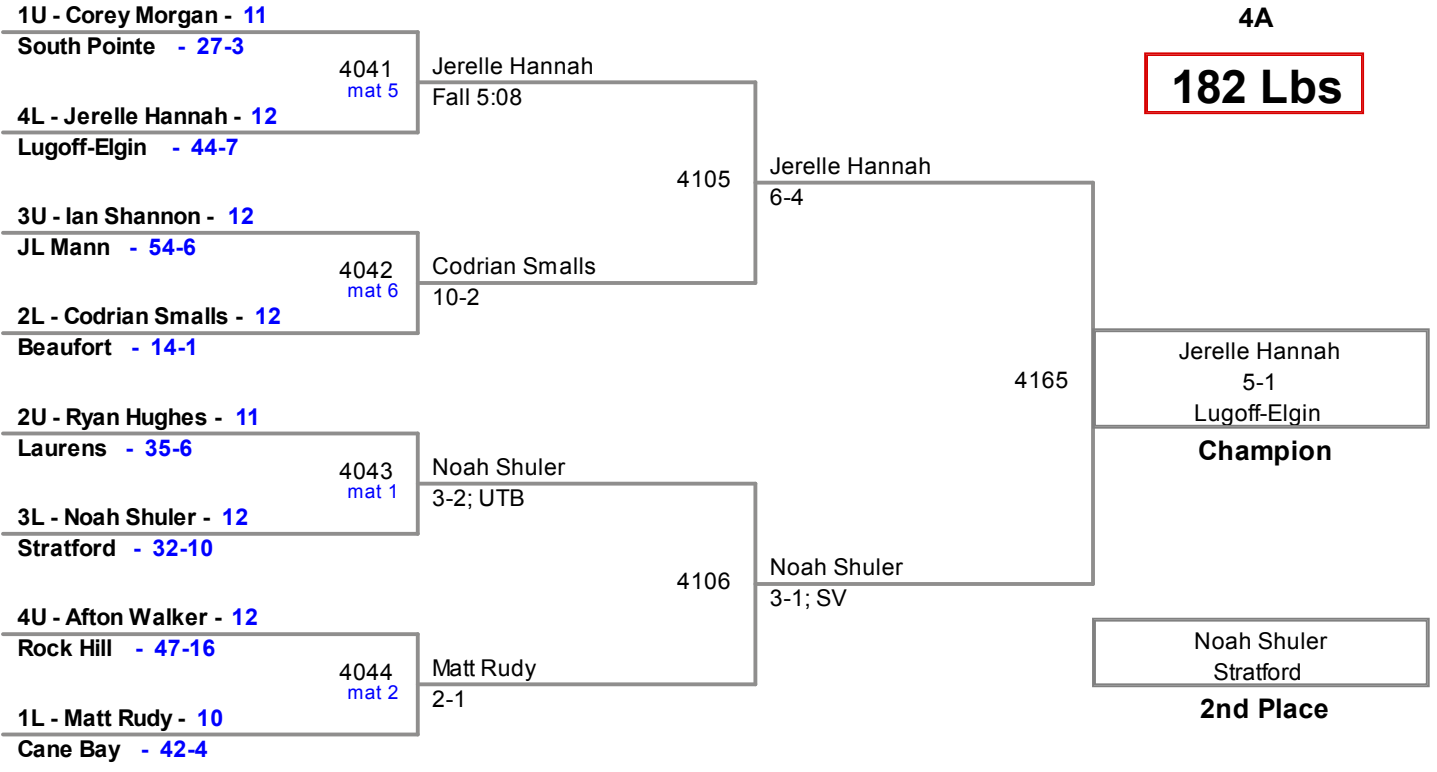

2013 SCHSL State Tournament
4A

182 Lbs