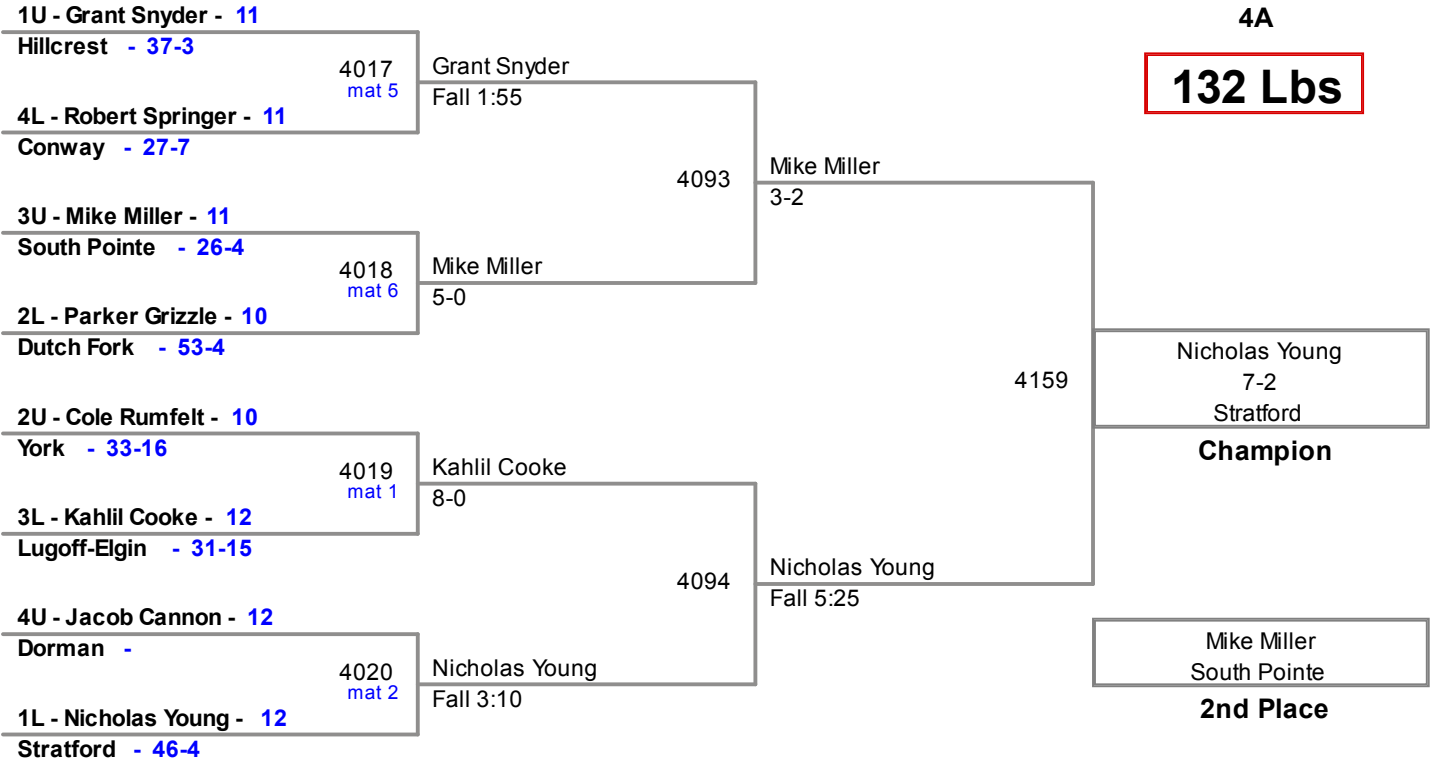

113 Lbs

2013 SCHSL State Tournament
4A

120 Lbs

2013 SCHSL State Tournament
4A

126 Lbs

2013 SCHSL State Tournament
4A

132 Lbs

2013 SCHSL State Tournament
4A