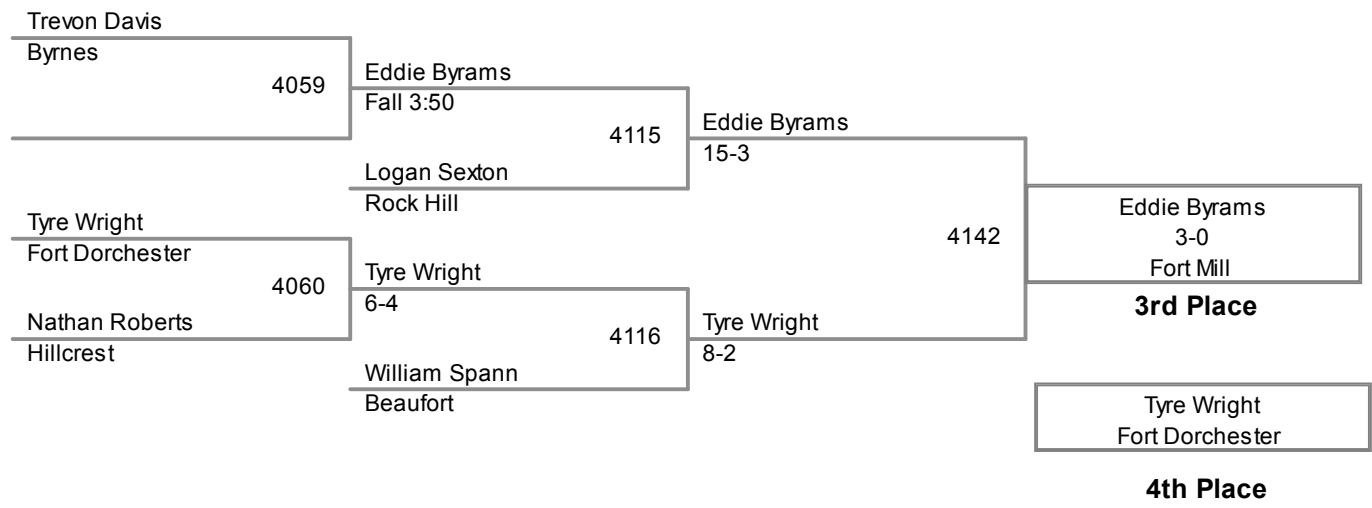

2013 SCHSL State Tournament
4A

113 Lbs