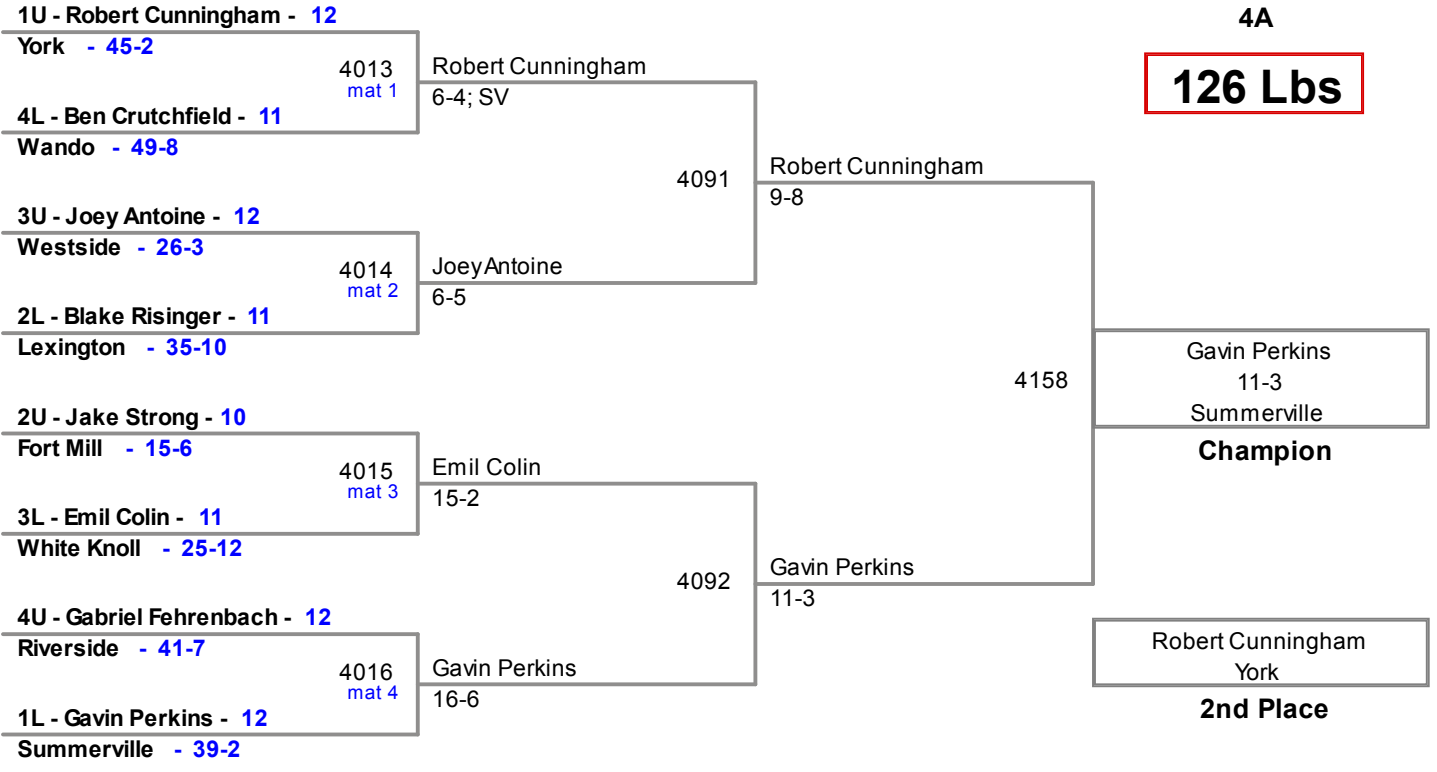

113 Lbs

2013 SCHSL State Tournament
4A

120 Lbs

2013 SCHSL State Tournament
4A

126 Lbs

2013 SCHSL State Tournament
4A

132 Lbs

2013 SCHSL State Tournament
4A