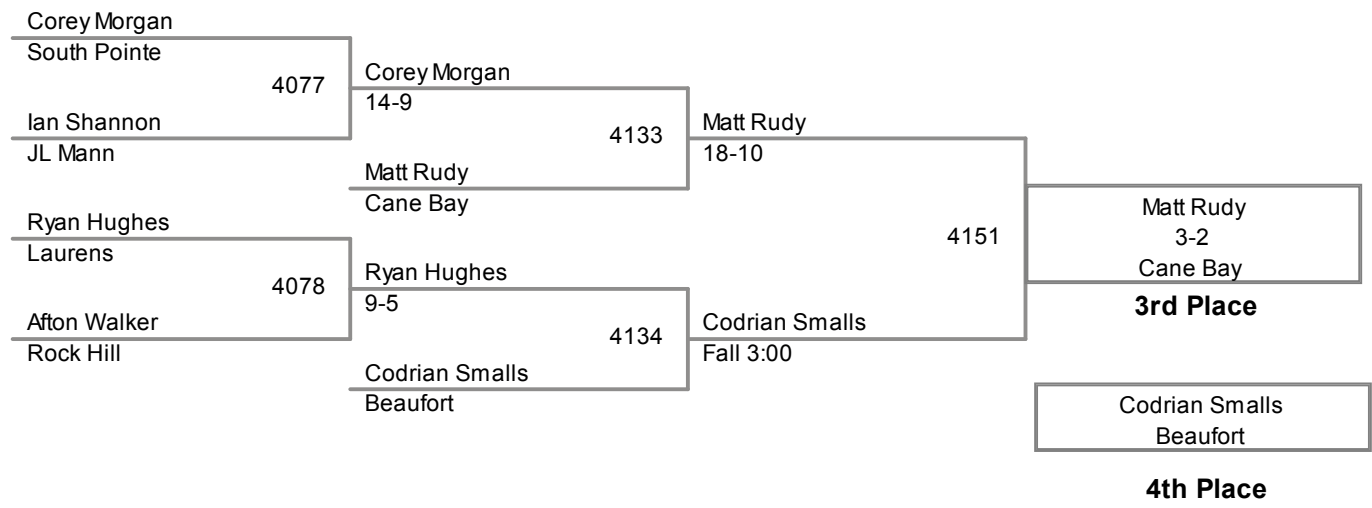

2013 SCHSL State Tournament
4A

182 Lbs