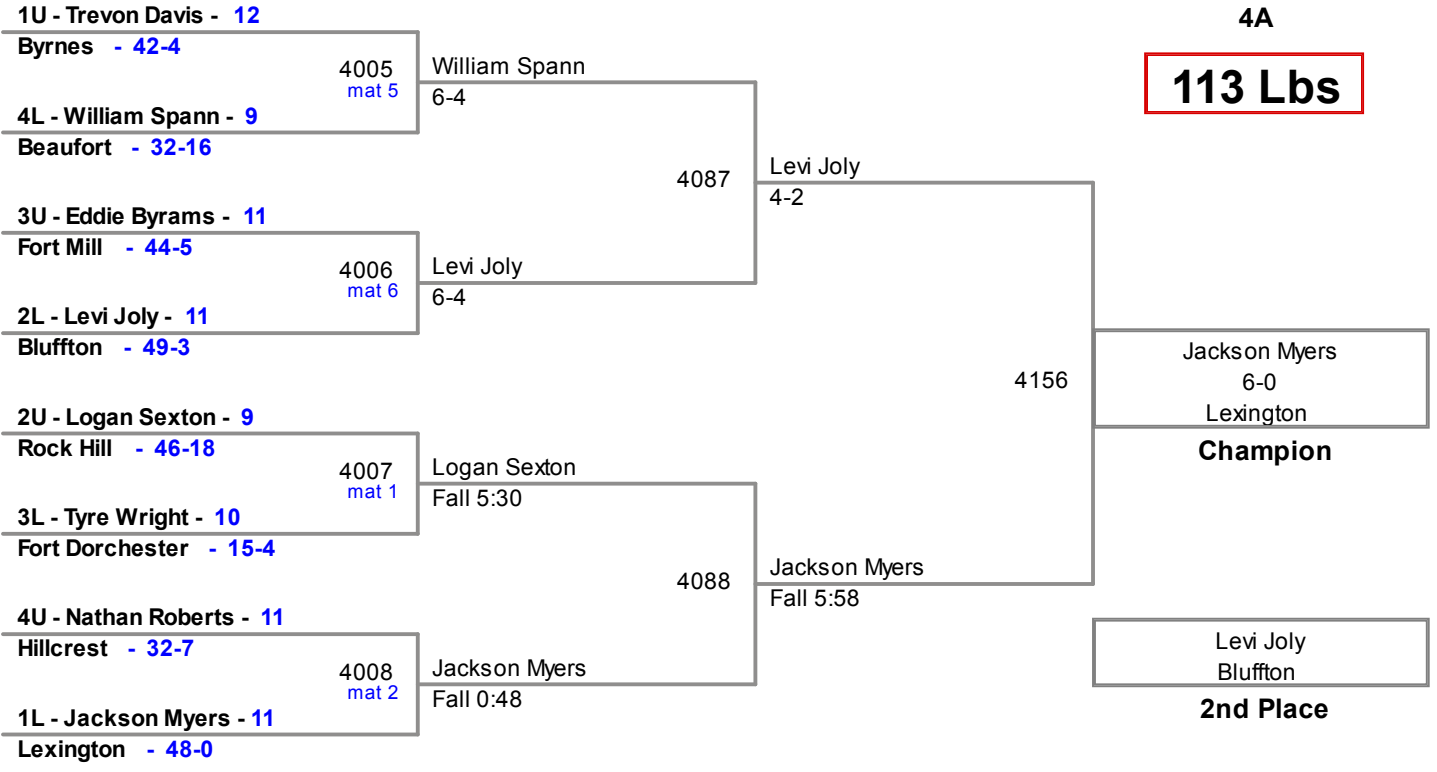

2013 SCHSL State Tournament
4A

113 Lbs