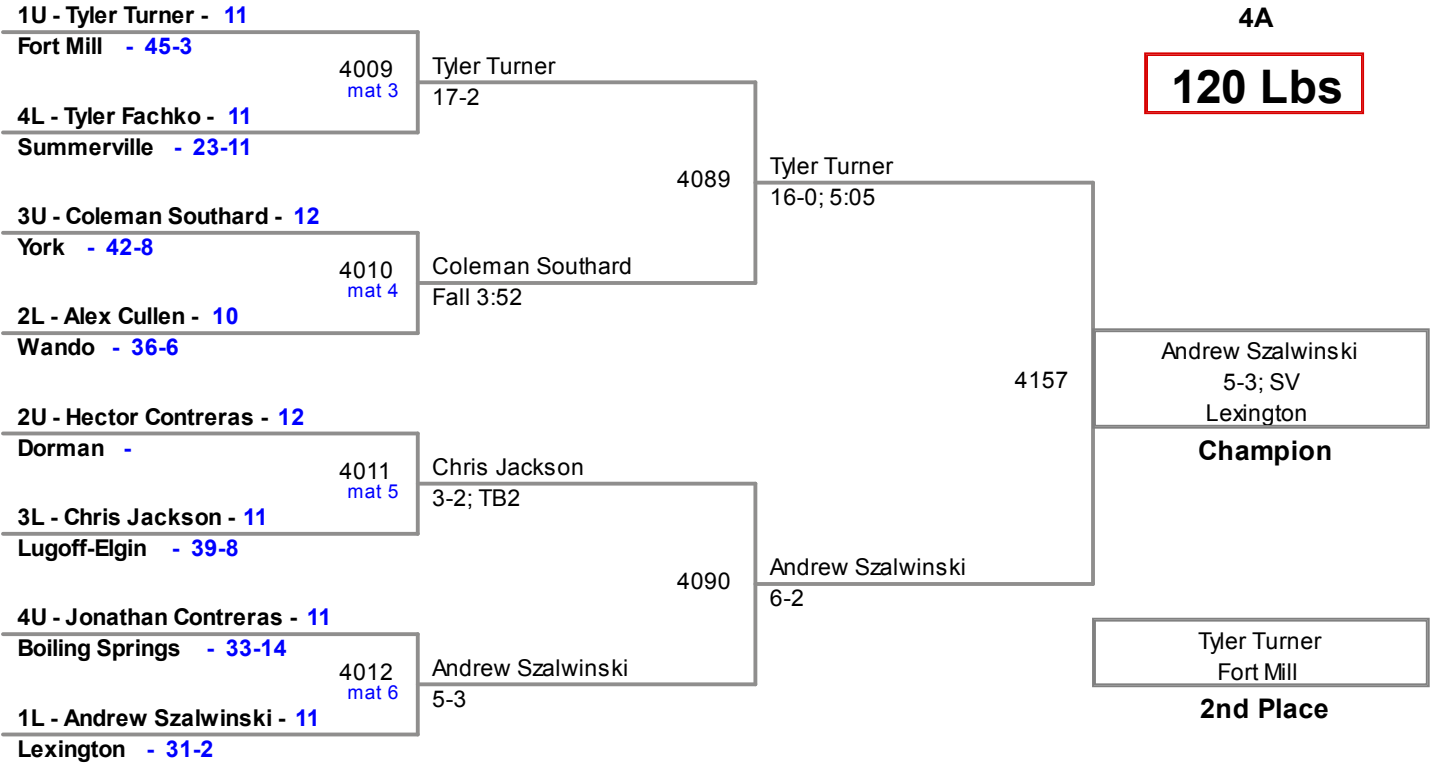

2013 SCHSL State Tournament
4A

120 Lbs