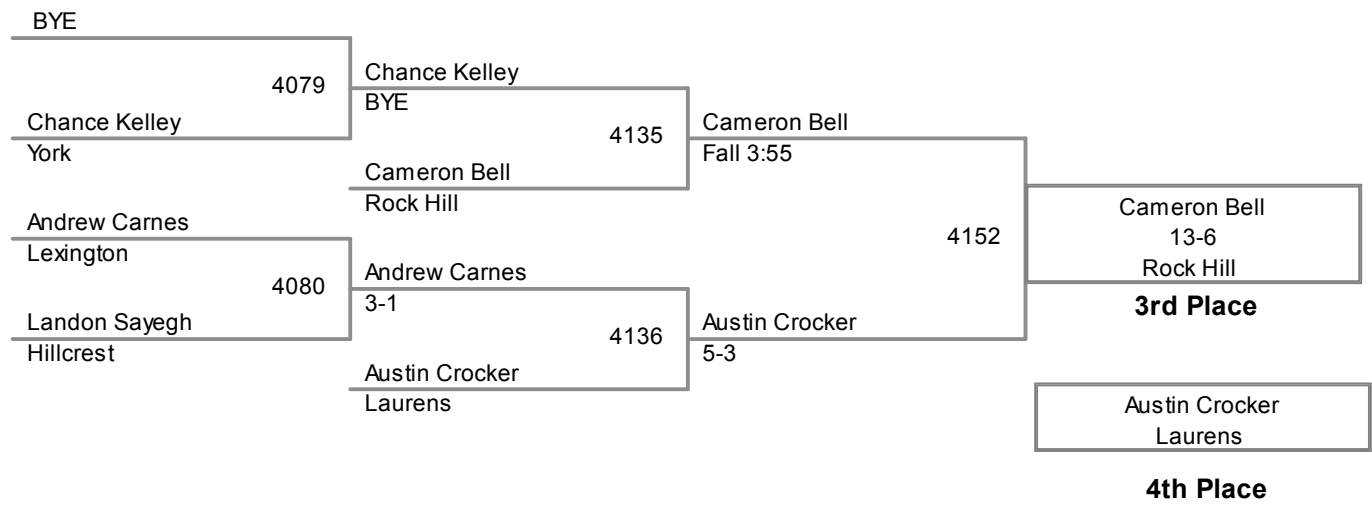

170 Lbs

2013 SCHSL State Tournament
4A

182 Lbs

2013 SCHSL State Tournament
4A

195 Lbs

2013 SCHSL State Tournament
4A

220 Lbs

2013 SCHSL State Tournament
4A