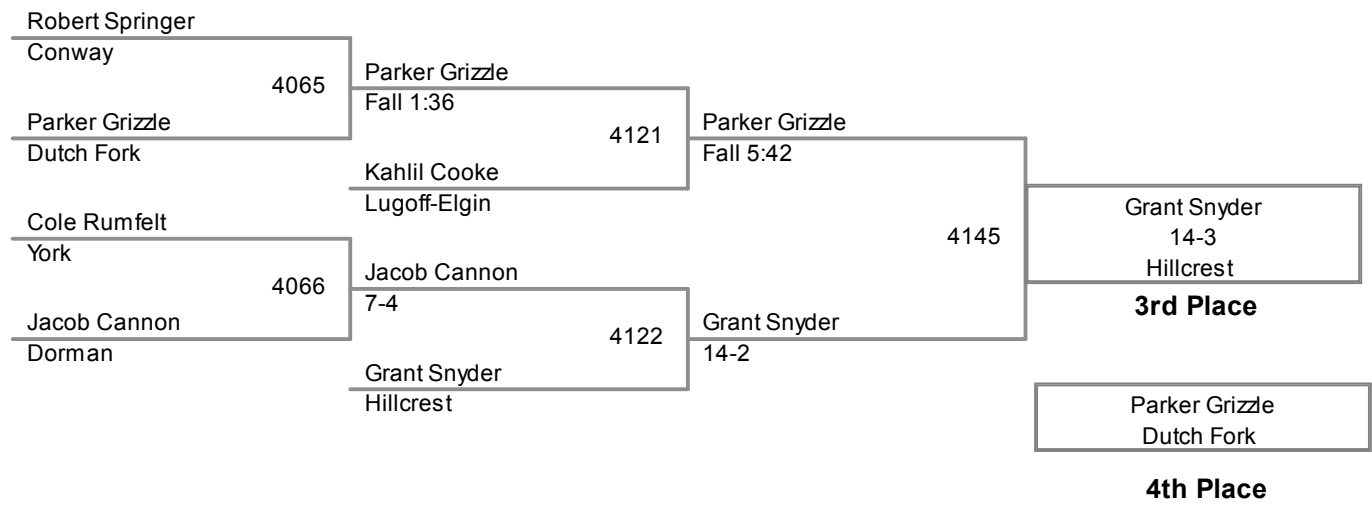

113 Lbs

2013 SCHSL State Tournament
4A

120 Lbs

2013 SCHSL State Tournament
4A

126 Lbs

2013 SCHSL State Tournament
4A

132 Lbs

2013 SCHSL State Tournament
4A