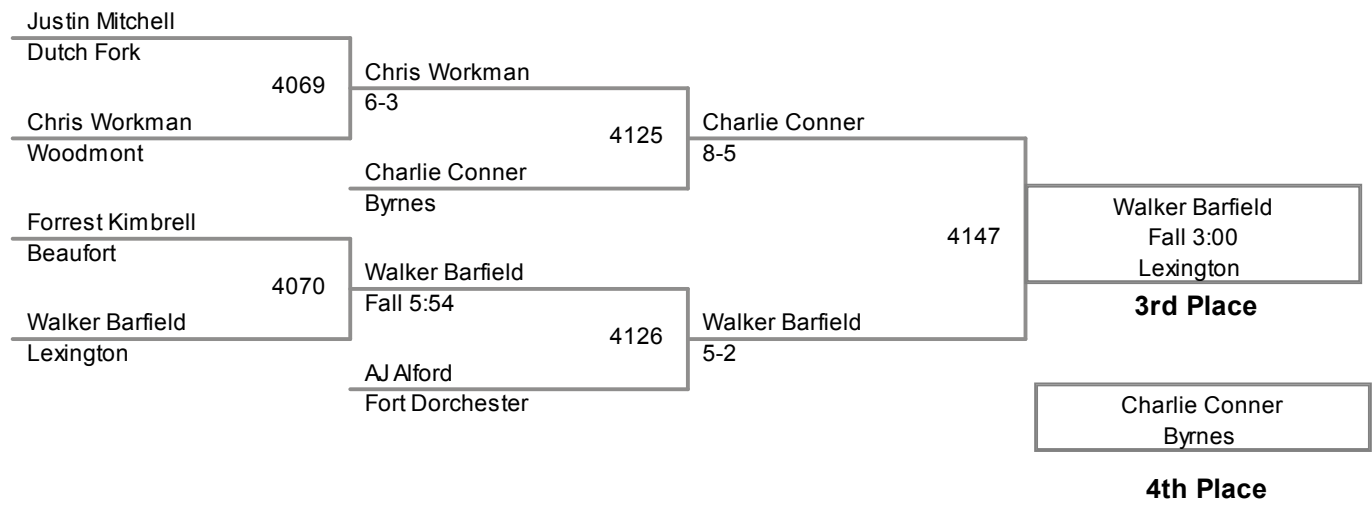

2013 SCHSL State Tournament
4A

145 Lbs