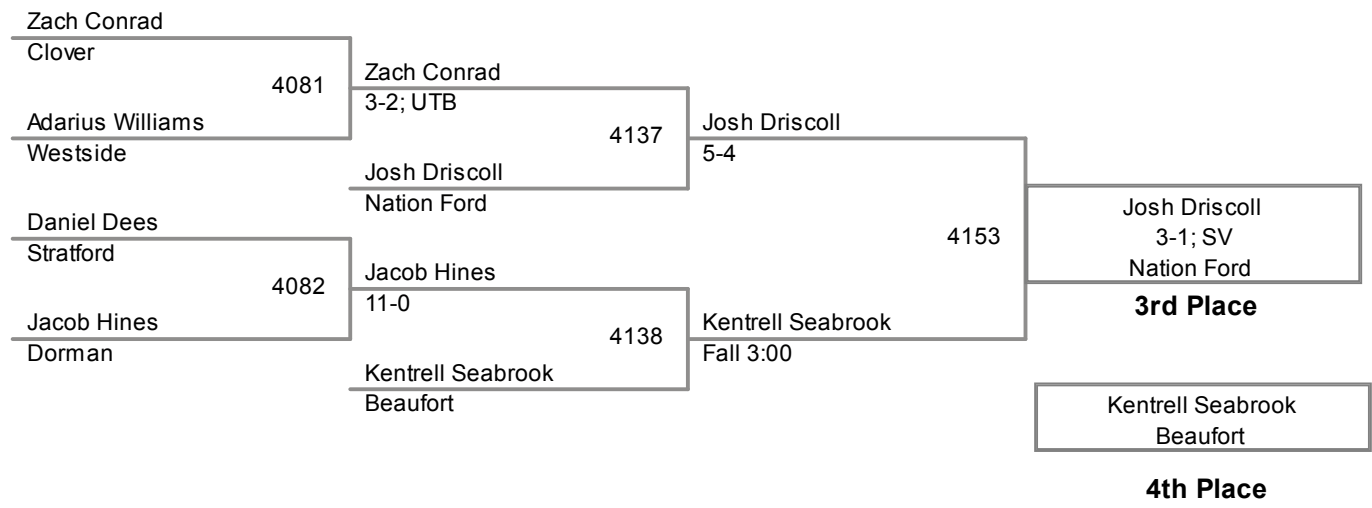

170 Lbs

2013 SCHSL State Tournament
4A

182 Lbs

2013 SCHSL State Tournament
4A

195 Lbs

2013 SCHSL State Tournament
4A

220 Lbs

2013 SCHSL State Tournament
4A