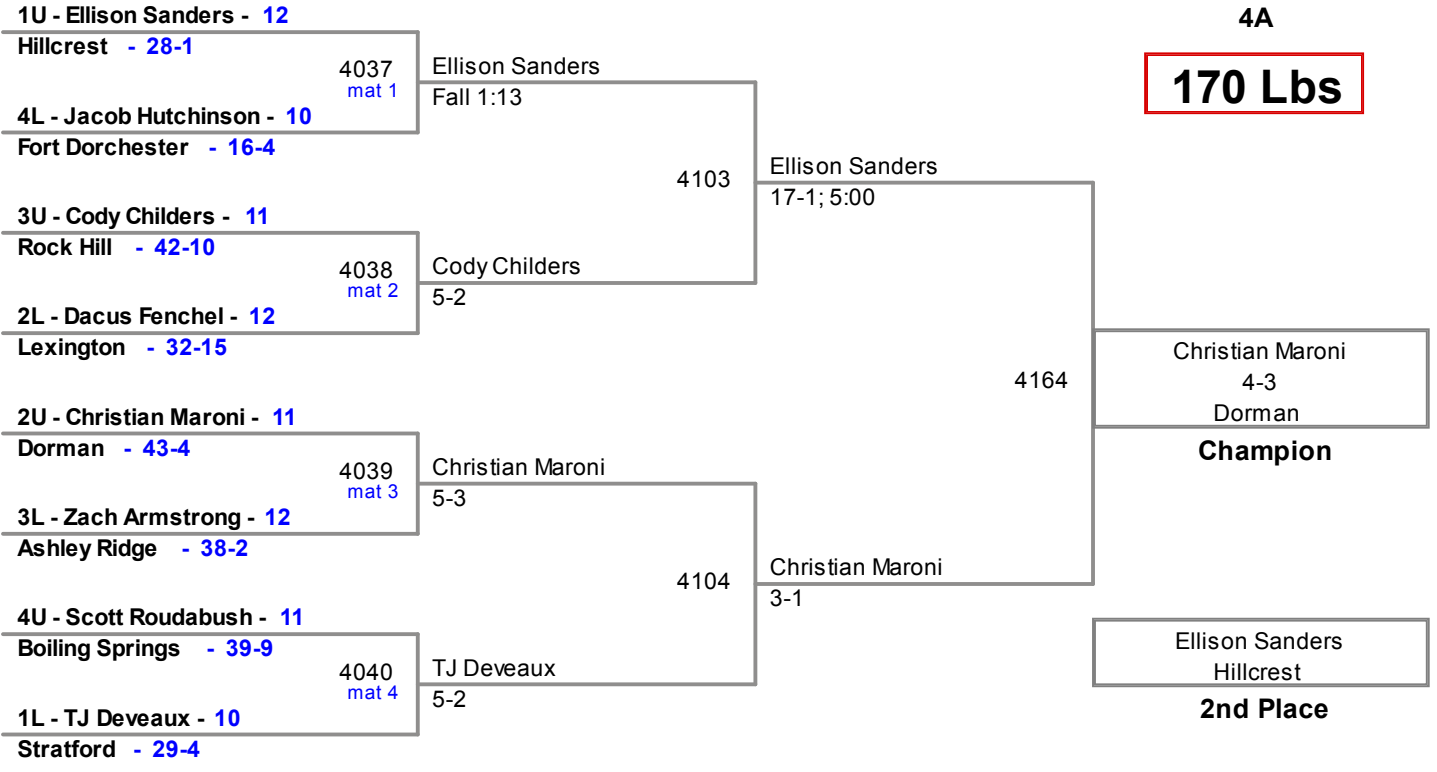

2013 SCHSL State Tournament
4A

170 Lbs