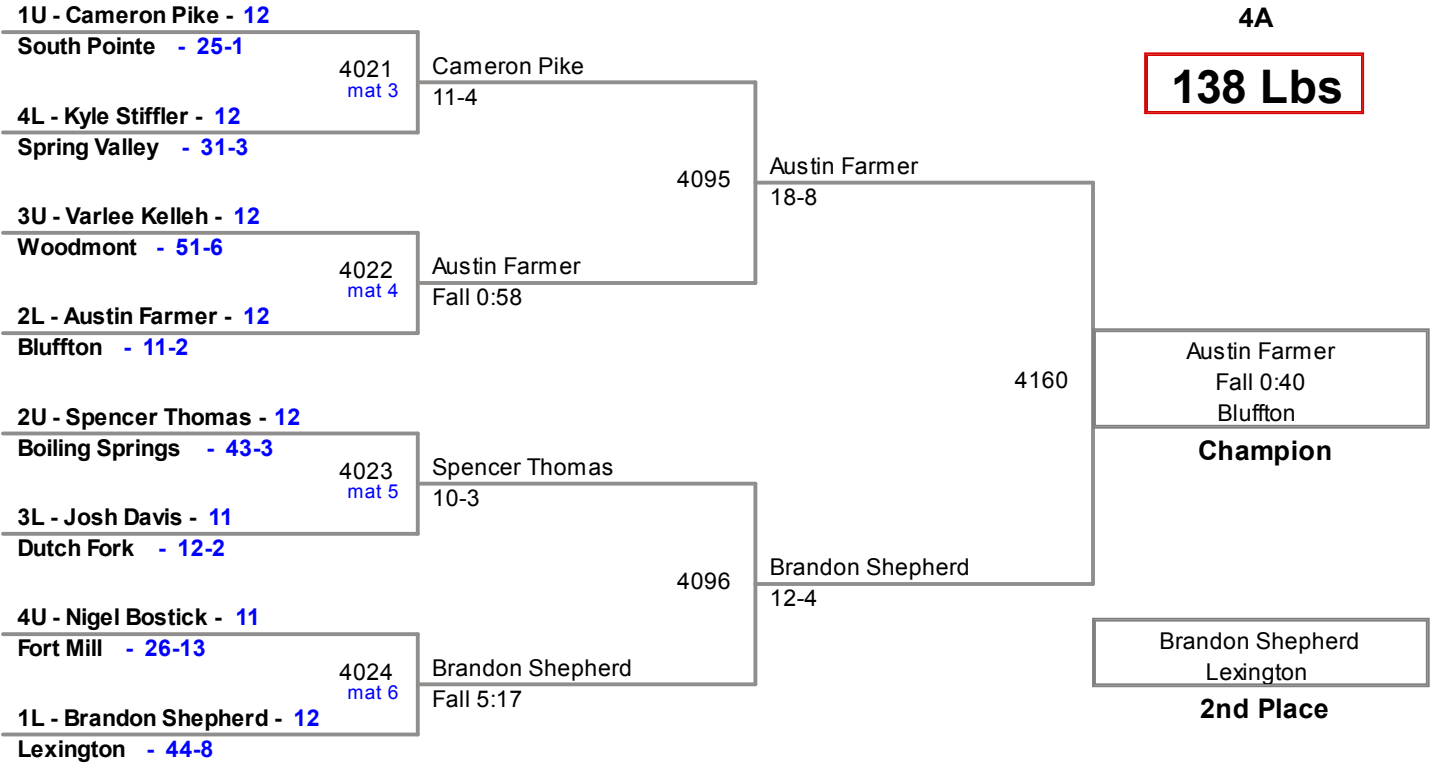

2013 SCHSL State Tournament
4A

138 Lbs