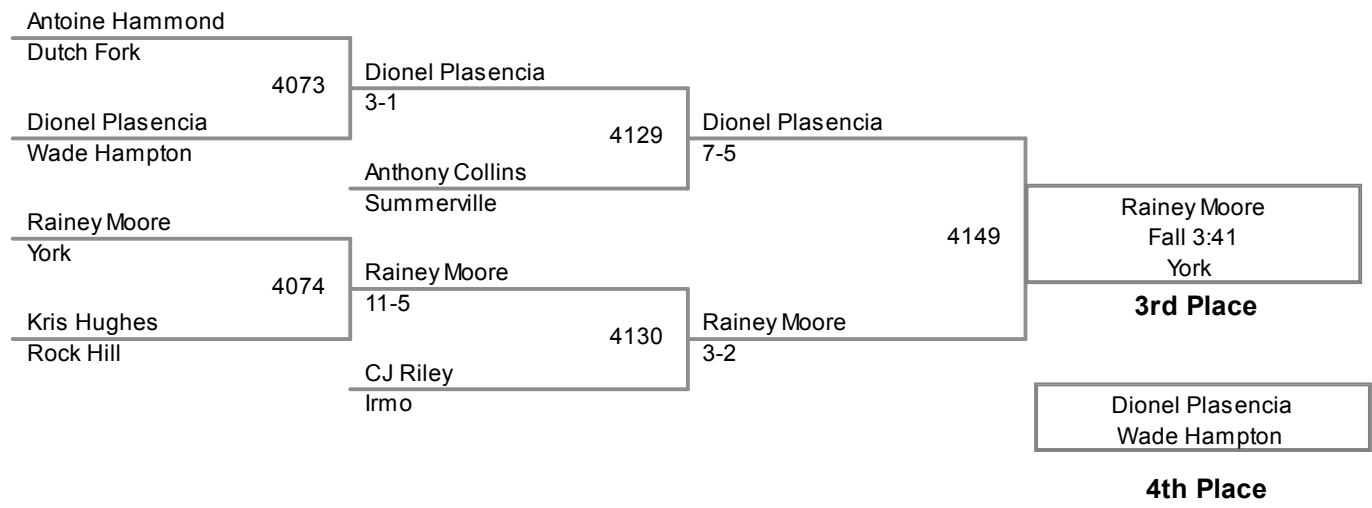

138 Lbs

2013 SCHSL State Tournament
4A

145 Lbs

2013 SCHSL State Tournament
4A

152 Lbs

2013 SCHSL State Tournament
4A

160 Lbs

2013 SCHSL State Tournament
4A