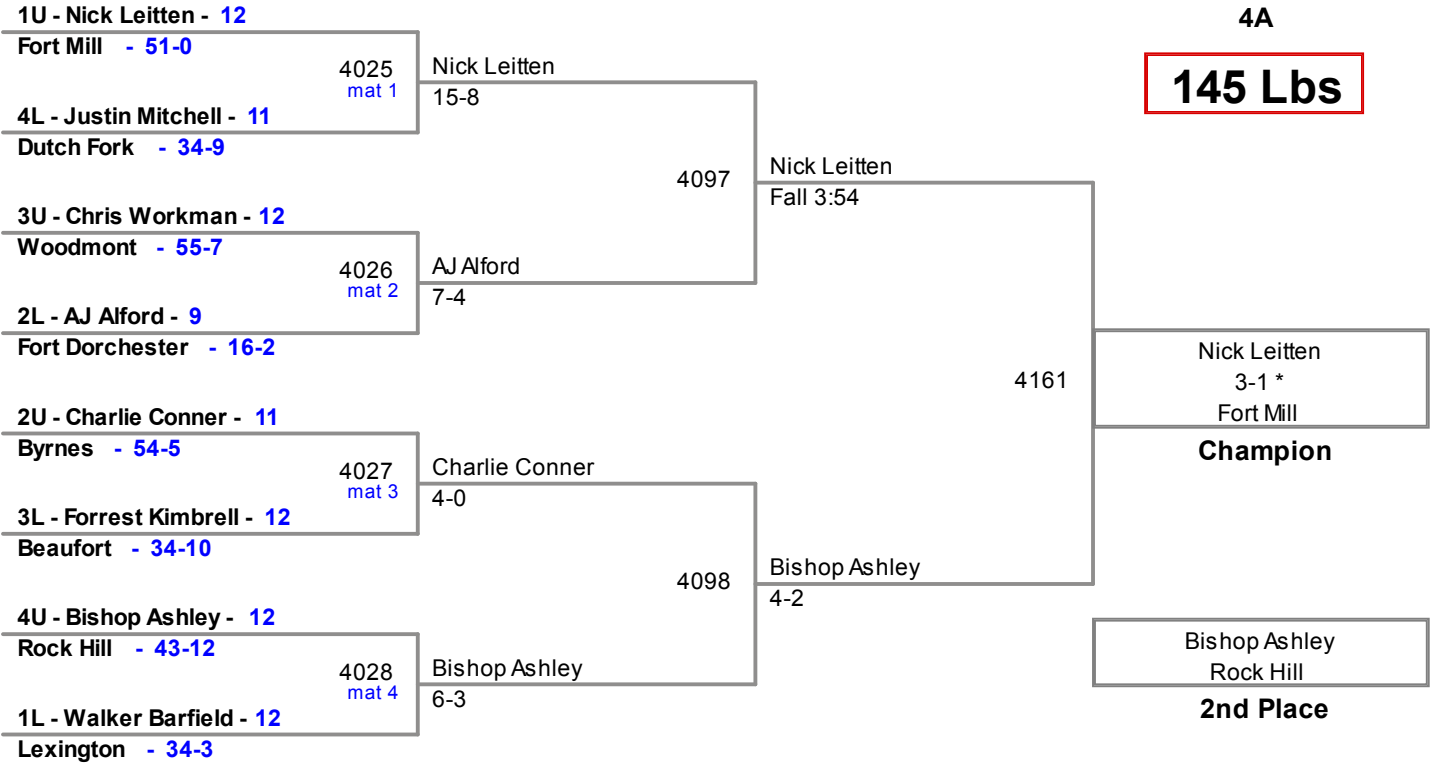

2013 SCHSL State Tournament
4A

145 Lbs