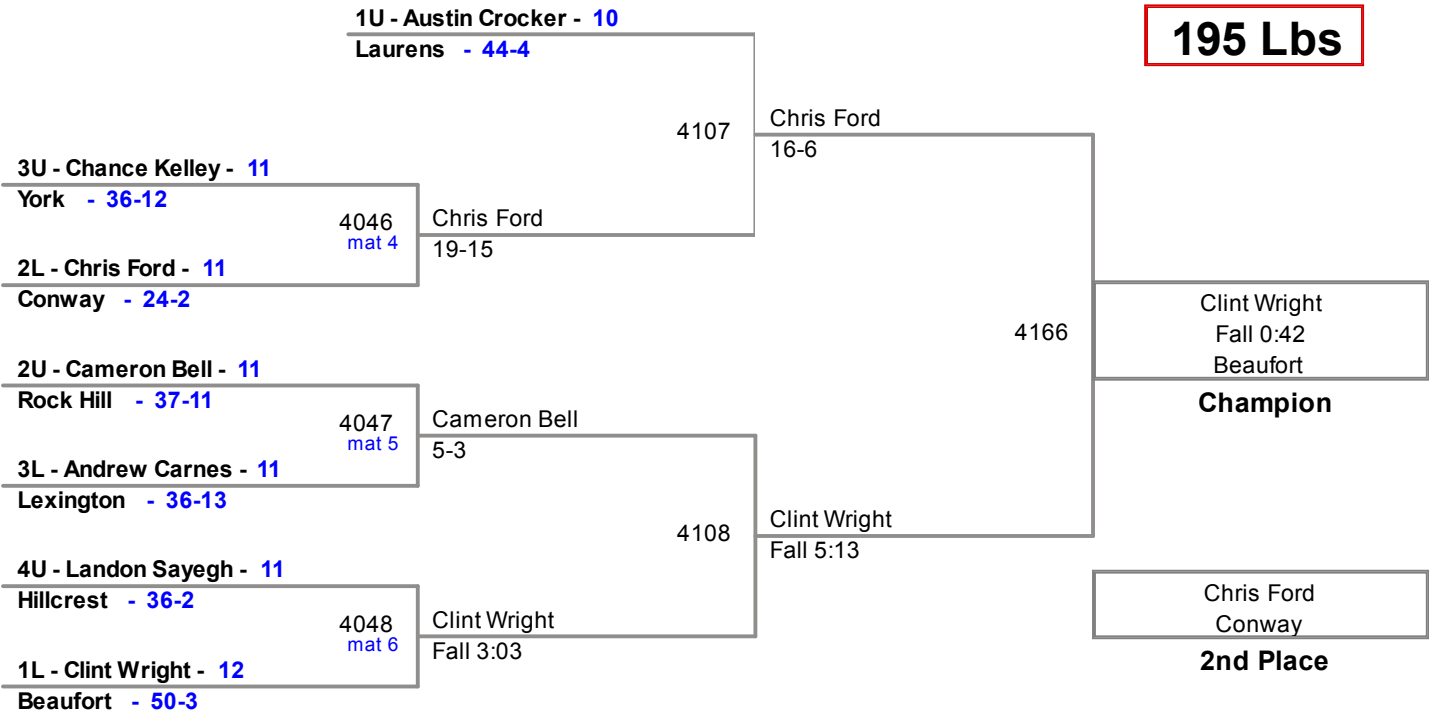

170 Lbs

2013 SCHSL State Tournament
4A

182 Lbs

2013 SCHSL State Tournament
4A

195 Lbs

2013 SCHSL State Tournament
4A

220 Lbs

2013 SCHSL State Tournament
4A