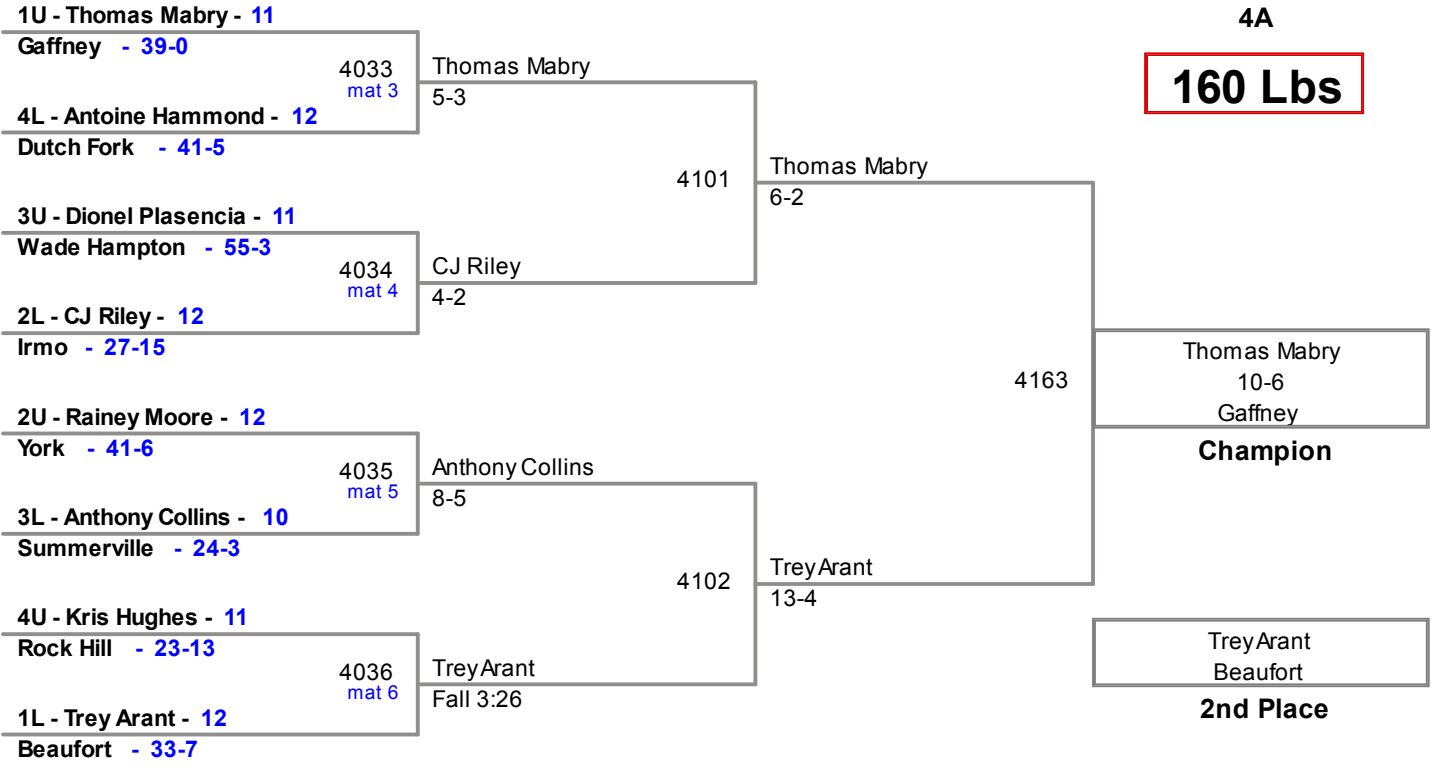

138 Lbs

2013 SCHSL State Tournament
4A

145 Lbs

2013 SCHSL State Tournament
4A

152 Lbs

2013 SCHSL State Tournament
4A

160 Lbs

2013 SCHSL State Tournament
4A