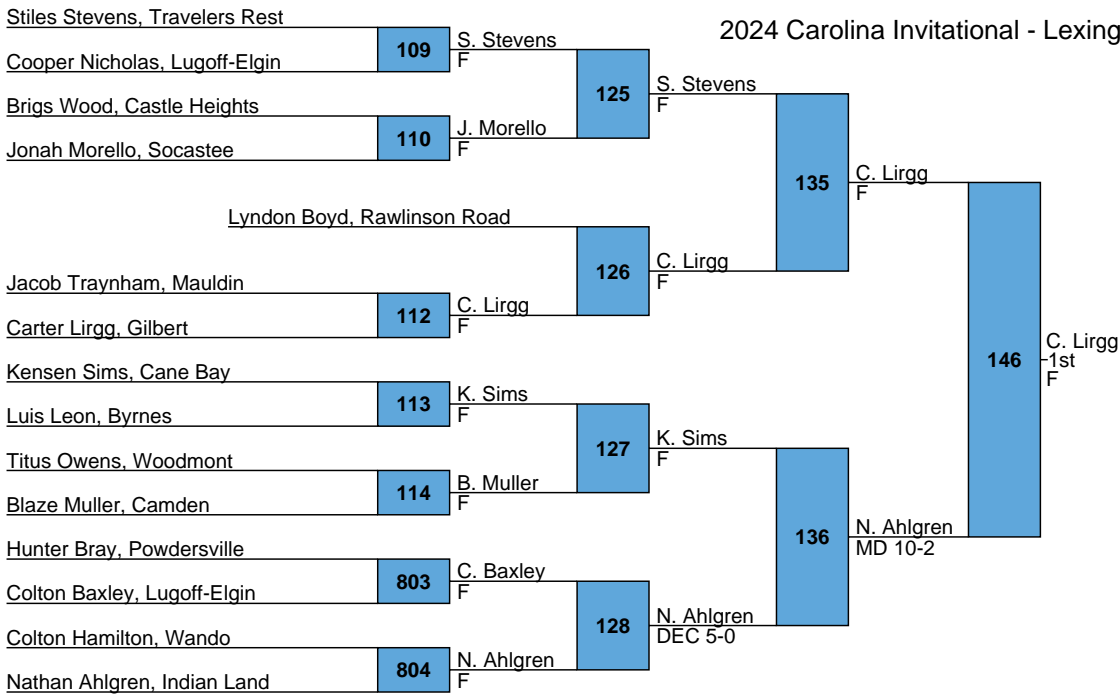

52 Loris	8
53 Lady's Island	7
53 Gregg	7
53 Socastee	7
53 Blythewood	7
53 Military Magnet	7
53 Airport	7
59 Irmo	6
59 Castle Heights	6
59 East Clarendon	6
59 Lancaster	6
63 Ninety Six	5
63 Wando	5
63 Robert Smalls	5
66 North Myrtle Beach	4
66 Cardinal Newman	4
66 Dubose	4
66 Walhalla	4
66 TL Hanna	4
66 Hilton Head	4
72 East Edisto	3
72 Hand	3
72 Crayton	3
72 Catawba Ridge	3
72 Hanahan	3
72 Wade Hampton	3
78 Clifdale	2
79 St. James	1
79 River Ridge	1
81 Greenwood	0
81 Myrtle Beach	0
81 Pickens	0
81 Pelion	0
81 Greer	0
81 Clover	0
81 Wren	0
81 Alston	0
81 Edisto	0
81 River Oak	0
81 Timberland	0
81 Chapin	0

2024 Carolina Invitational - Lexington

MS

80

2024 Carolina Invitational - Lexington

MS

88

2024 Carolina Invitational - Lexington

MS

96

2024 Carolina Invitational - Lexington

2024 Carolina Invitational - Lexington

MS

108

2024 Carolina Invitational - Lexington

MS

114

2024 Carolina Invitational - Lexington

MS

120

2024 Carolina Invitational - Lexington

2024 Carolina Invitational - Lexington

MS

135

2024 Carolina Invitational - Lexington