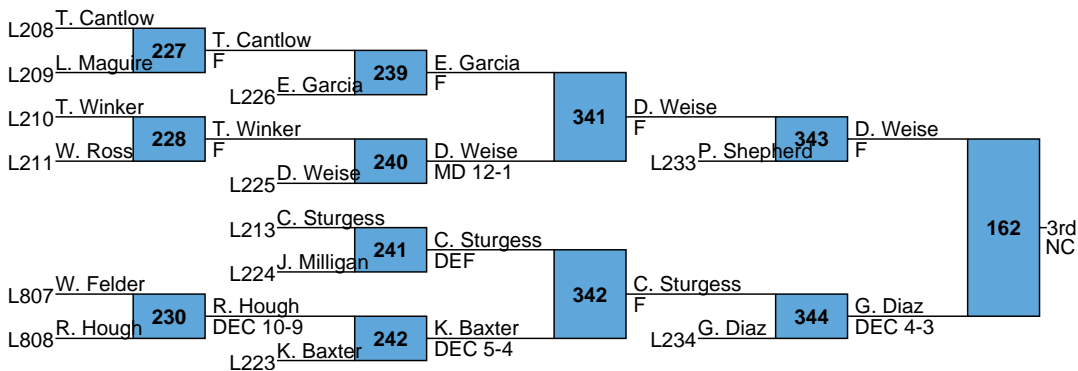

52 Loris	8
53 Lady's Island	7
53 Gregg	7
53 Socastee	7
53 Blythewood	7
53 Military Magnet	7
53 Airport	7
59 Irmo	6
59 Castle Heights	6
59 East Clarendon	6
59 Lancaster	6
63 Ninety Six	5
63 Wando	5
63 Robert Smalls	5
66 North Myrtle Beach	4
66 Cardinal Newman	4
66 Dubose	4
66 Walhalla	4
66 TL Hanna	4
66 Hilton Head	4
72 East Edisto	3
72 Hand	3
72 Crayton	3
72 Catawba Ridge	3
72 Hanahan	3
72 Wade Hampton	3
78 Clifdale	2
79 St. James	1
79 River Ridge	1
81 Greenwood	0
81 Myrtle Beach	0
81 Pickens	0
81 Pelion	0
81 Greer	0
81 Clover	0
81 Wren	0
81 Alston	0
81 Edisto	0
81 River Oak	0
81 Timberland	0
81 Chapin	0

2024 Carolina Invitational - Lexington

MS

80

2024 Carolina Invitational - Lexington

MS

88

2024 Carolina Invitational - Lexington

MS

96

2024 Carolina Invitational - Lexington

2024 Carolina Invitational - Lexington

MS

108

2024 Carolina Invitational - Lexington

MS

114

2024 Carolina Invitational - Lexington

MS

120

2024 Carolina Invitational - Lexington

2024 Carolina Invitational - Lexington

MS

135

2024 Carolina Invitational - Lexington