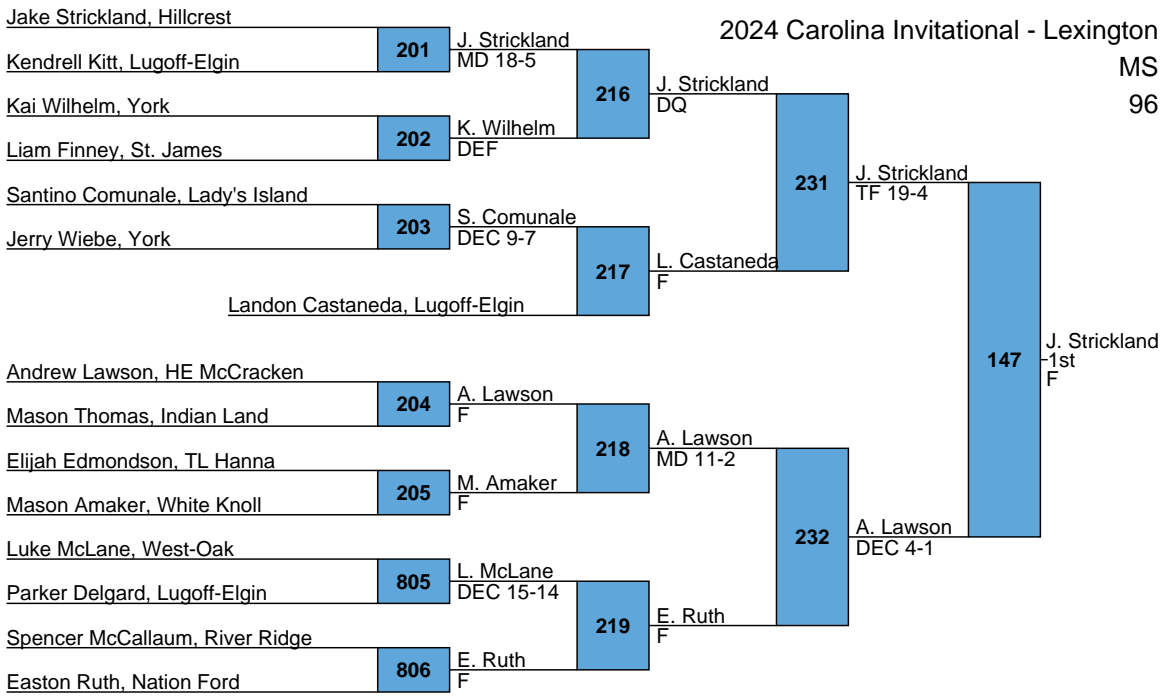

52 Loris	8
53 Lady's Island	7
53 Gregg	7
53 Socastee	7
53 Blythewood	7
53 Military Magnet	7
53 Airport	7
59 Irmo	6
59 Castle Heights	6
59 East Clarendon	6
59 Lancaster	6
63 Ninety Six	5
63 Wando	5
63 Robert Smalls	5
66 North Myrtle Beach	4
66 Cardinal Newman	4
66 Dubose	4
66 Walhalla	4
66 TL Hanna	4
66 Hilton Head	4
72 East Edisto	3
72 Hand	3
72 Crayton	3
72 Catawba Ridge	3
72 Hanahan	3
72 Wade Hampton	3
78 Clifdale	2
79 St. James	1
79 River Ridge	1
81 Greenwood	0
81 Myrtle Beach	0
81 Pickens	0
81 Pelion	0
81 Greer	0
81 Clover	0
81 Wren	0
81 Alston	0
81 Edisto	0
81 River Oak	0
81 Timberland	0
81 Chapin	0

2024 Carolina Invitational - Lexington

MS

80

2024 Carolina Invitational - Lexington

MS

88

2024 Carolina Invitational - Lexington

MS

96

2024 Carolina Invitational - Lexington

2024 Carolina Invitational - Lexington

MS

108

2024 Carolina Invitational - Lexington

MS

114