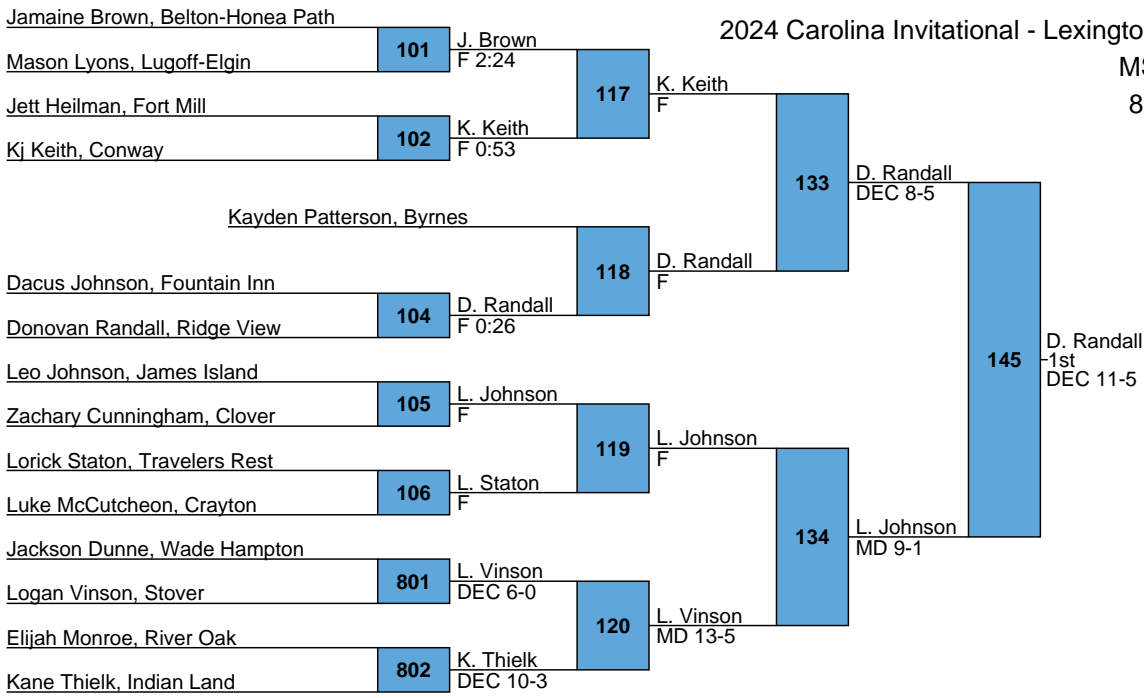

<u>Rank</u>	<u>Team</u>	<u>Points</u>	<u>1</u>	<u>2</u>	<u>3</u>	<u>4</u>
1	Stover	91	2	1		1
2	Indian Land	66.5	1	1		
3	Lugoff-Elgin	63		1		2
4	Gilbert	52.5	1			1
5	Liberty	51	2			
6	Camden	48.5		1		1
7	Hillcrest	48	1			1
8	Woodmont	42.5	1			1
9	Hartsville	41		2		
10	Carolina Forest	40.5	1			1
11	Saluda Trail	39				2
12	Lexington	38.5	1			
12	Byrnes	38.5		1		
14	Travelers Rest	34.5				1
15	James Island	33.5		1		1
16	Sullivan	31				2
17	Union County	30.5				1
18	Dutch Fork	28	1			
19	Rawlinson Road	27.5				1
20	Easley	26	1			
21	Dorman	25.5				1
22	Fort Mill	25		1		
23	Oakridge	24.5		1		
24	HE McCracken	24		1		
24	Riverside	24		1		
24	Ridge View	24	1			
27	North Charleston	22		1		
27	Mauldin	22	1			
29	Bluffton	18.5				1
29	Palmetto	18.5				1
31	Boiling Springs	18		1		
32	Conway	16.5				1
32	Chapman	16.5				1
32	Blue Ridge	16.5				1
35	Cane Bay	15.5				1
36	Woodland	15				1
37	Nation Ford	14.5				1
37	Andrew Jackson	14.5				1
39	Belton-Honea Path	14				
40	Berkeley	13.5				1
41	Dutchman Creek	13				
42	Fountain Inn	12.5				1
43	York	12				
43	Chesnee	12				
45	Westside	11				
45	Northwood	11				
47	Powdersville	10.5				
48	White Knoll	10				
48	Chester	10				
50	Eastside	9.5				
51	West-Oak	9				

52 Loris	8
53 Lady's Island	7
53 Gregg	7
53 Socastee	7
53 Blythewood	7
53 Military Magnet	7
53 Airport	7
59 Irmo	6
59 Castle Heights	6
59 East Clarendon	6
59 Lancaster	6
63 Ninety Six	5
63 Wando	5
63 Robert Smalls	5
66 North Myrtle Beach	4
66 Cardinal Newman	4
66 Dubose	4
66 Walhalla	4
66 TL Hanna	4
66 Hilton Head	4
72 East Edisto	3
72 Hand	3
72 Crayton	3
72 Catawba Ridge	3
72 Hanahan	3
72 Wade Hampton	3
78 Clifdale	2
79 St. James	1
79 River Ridge	1
81 Greenwood	0
81 Myrtle Beach	0
81 Pickens	0
81 Pelion	0
81 Greer	0
81 Clover	0
81 Wren	0
81 Alston	0
81 Edisto	0
81 River Oak	0
81 Timberland	0
81 Chapin	0

2024 Carolina Invitational - Lexington

MS

80

2024 Carolina Invitational - Lexington

MS

88

2024 Carolina Invitational - Lexington

MS