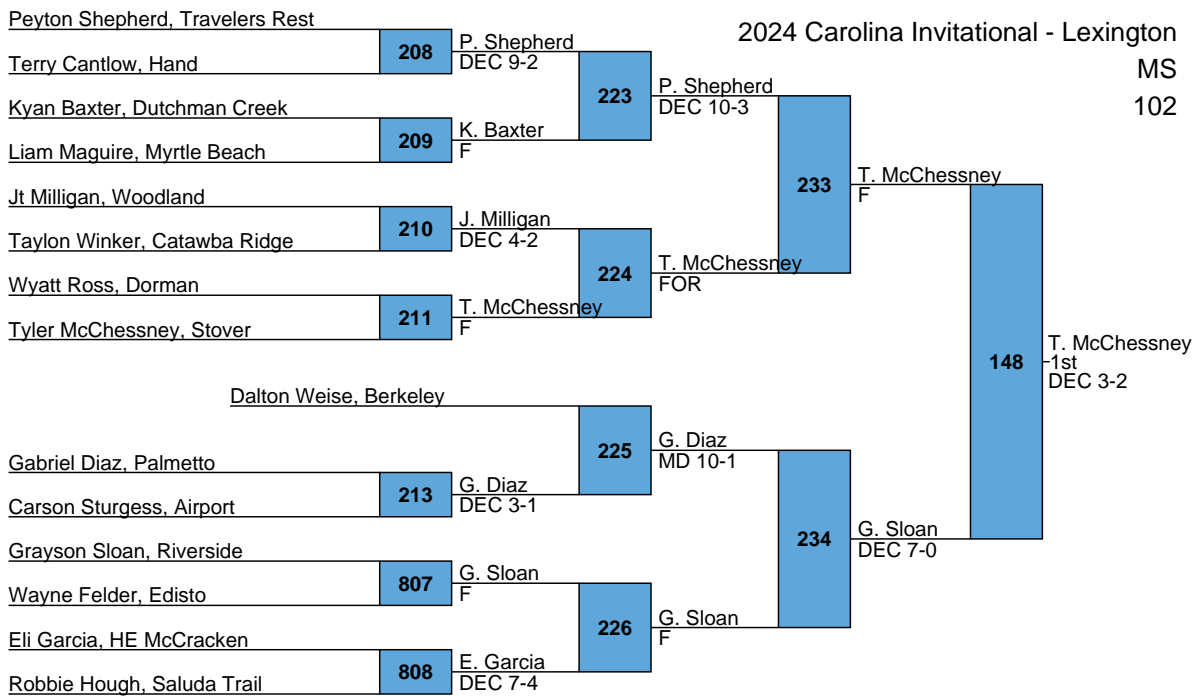

52 Loris	8
53 Lady's Island	7
53 Gregg	7
53 Socastee	7
53 Blythewood	7
53 Military Magnet	7
53 Airport	7
59 Irmo	6
59 Castle Heights	6
59 East Clarendon	6
59 Lancaster	6
63 Ninety Six	5
63 Wando	5
63 Robert Smalls	5
66 North Myrtle Beach	4
66 Cardinal Newman	4
66 Dubose	4
66 Walhalla	4
66 TL Hanna	4
66 Hilton Head	4
72 East Edisto	3
72 Hand	3
72 Crayton	3
72 Catawba Ridge	3
72 Hanahan	3
72 Wade Hampton	3
78 Clifdale	2
79 St. James	1
79 River Ridge	1
81 Greenwood	0
81 Myrtle Beach	0
81 Pickens	0
81 Pelion	0
81 Greer	0
81 Clover	0
81 Wren	0
81 Alston	0
81 Edisto	0
81 River Oak	0
81 Timberland	0
81 Chapin	0

2024 Carolina Invitational - Lexington

MS

80

2024 Carolina Invitational - Lexington

MS

88

2024 Carolina Invitational - Lexington

MS

96

2024 Carolina Invitational - Lexington

2024 Carolina Invitational - Lexington

MS

108

2024 Carolina Invitational - Lexington

MS

114

2024 Carolina Invitational - Lexington

MS

120

2024 Carolina Invitational - Lexington

2024 Carolina Invitational - Lexington

MS

135

2024 Carolina Invitational - Lexington