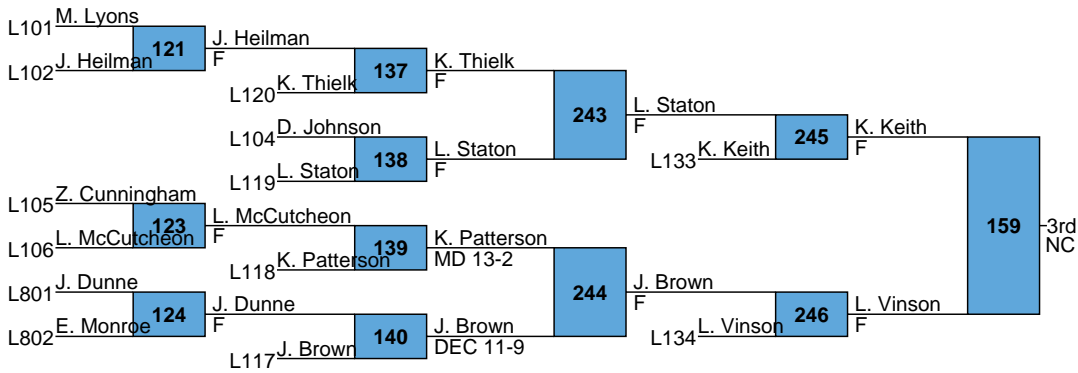

<u>Rank</u>	<u>Team</u>	<u>Points</u>	<u>1</u>	<u>2</u>	<u>3</u>	<u>4</u>
1	Stover	91	2	1		1
2	Indian Land	66.5	1	1		
3	Lugoff-Elgin	63		1		2
4	Gilbert	52.5	1			1
5	Liberty	51	2			
6	Camden	48.5		1		1
7	Hillcrest	48	1			1
8	Woodmont	42.5	1			1
9	Hartsville	41		2		
10	Carolina Forest	40.5	1			1
11	Saluda Trail	39				2
12	Lexington	38.5	1			
12	Byrnes	38.5		1		
14	Travelers Rest	34.5				1
15	James Island	33.5		1		1
16	Sullivan	31				2
17	Union County	30.5				1
18	Dutch Fork	28	1			
19	Rawlinson Road	27.5				1
20	Easley	26	1			
21	Dorman	25.5				1
22	Fort Mill	25		1		
23	Oakridge	24.5		1		
24	HE McCracken	24		1		
24	Riverside	24		1		
24	Ridge View	24	1			
27	North Charleston	22		1		
27	Mauldin	22	1			
29	Bluffton	18.5				1
29	Palmetto	18.5				1
31	Boiling Springs	18		1		
32	Conway	16.5				1
32	Chapman	16.5				1
32	Blue Ridge	16.5				1
35	Cane Bay	15.5				1
36	Woodland	15				1
37	Nation Ford	14.5				1
37	Andrew Jackson	14.5				1
39	Belton-Honea Path	14				
40	Berkeley	13.5				1
41	Dutchman Creek	13				
42	Fountain Inn	12.5				1
43	York	12				
43	Chesnee	12				
45	Westside	11				
45	Northwood	11				
47	Powdersville	10.5				
48	White Knoll	10				
48	Chester	10				
50	Eastside	9.5				
51	West-Oak	9				

52 Loris	8
53 Lady's Island	7
53 Gregg	7
53 Socastee	7
53 Blythewood	7
53 Military Magnet	7
53 Airport	7
59 Irmo	6
59 Castle Heights	6
59 East Clarendon	6
59 Lancaster	6
63 Ninety Six	5
63 Wando	5
63 Robert Smalls	5
66 North Myrtle Beach	4
66 Cardinal Newman	4
66 Dubose	4
66 Walhalla	4
66 TL Hanna	4
66 Hilton Head	4
72 East Edisto	3
72 Hand	3
72 Crayton	3
72 Catawba Ridge	3
72 Hanahan	3
72 Wade Hampton	3
78 Clifdale	2
79 St. James	1
79 River Ridge	1
81 Greenwood	0
81 Myrtle Beach	0
81 Pickens	0
81 Pelion	0
81 Greer	0
81 Clover	0
81 Wren	0
81 Alston	0
81 Edisto	0
81 River Oak	0
81 Timberland	0
81 Chapin	0

2024 Carolina Invitational - Lexington

MS

80

2024 Carolina Invitational - Lexington

MS

88

2024 Carolina Invitational - Lexington

MS