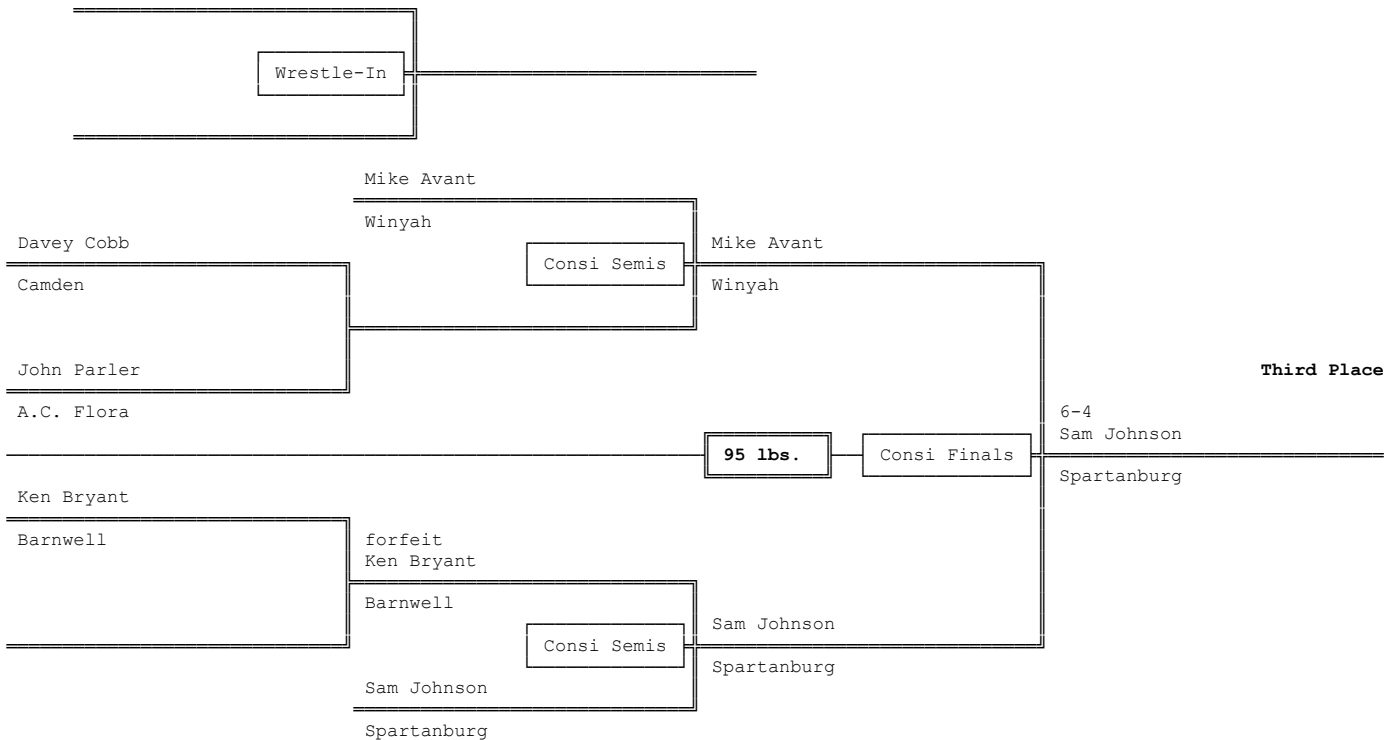

Consolation Bracket - 95 lbs.