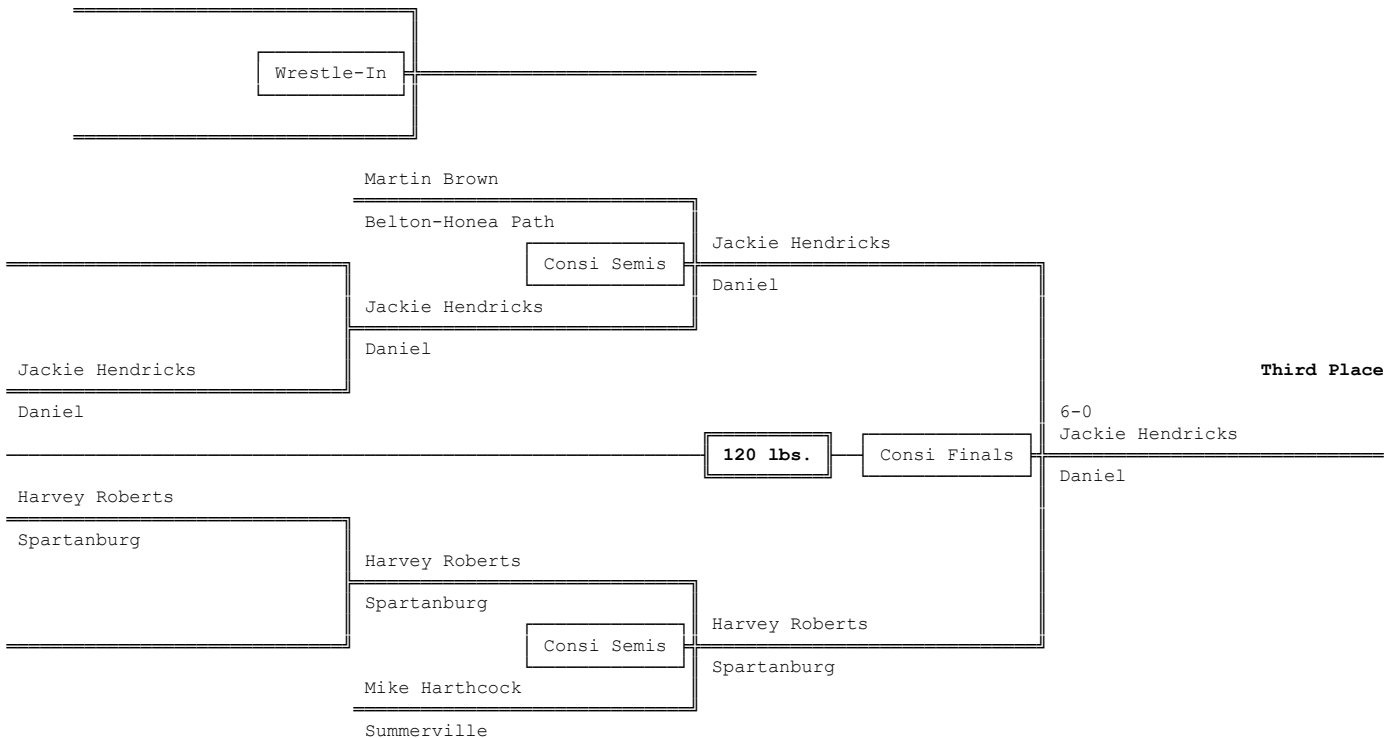

Consolation Bracket - 120 lbs.