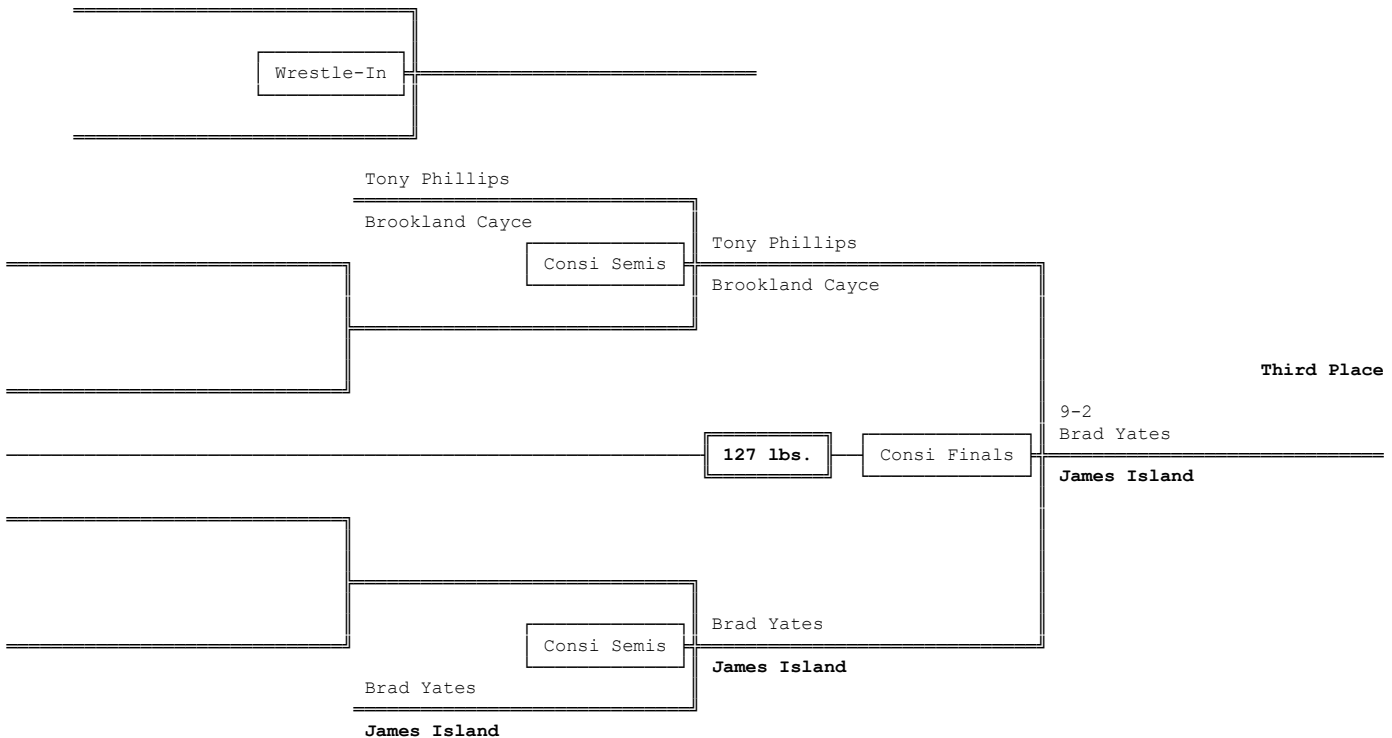

Consolation Bracket - 127 lbs.