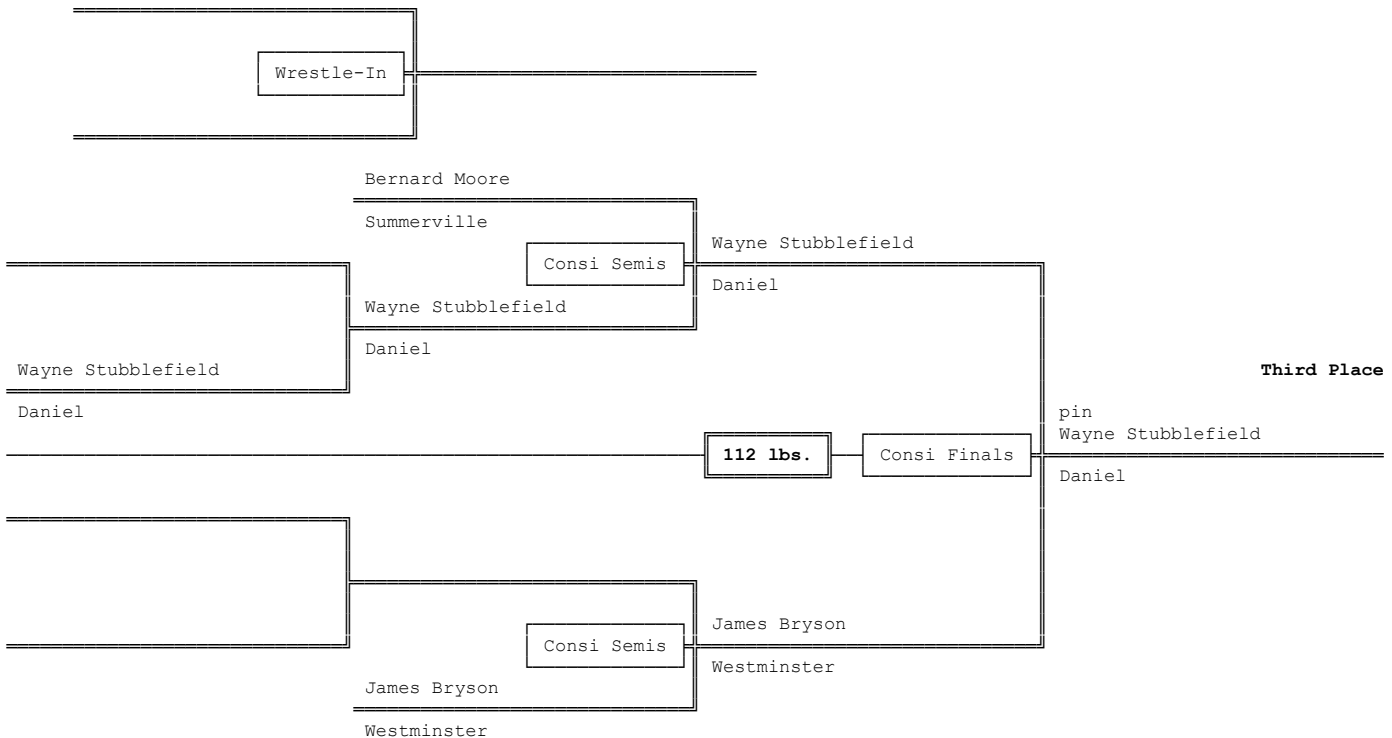

Consolation Bracket - 103 lbs.

1969 4A-3A-2A-1A South Carolina High School State Wrestling Tournament

Championship Bracket - 112 lbs.

Consolation Bracket - 112 lbs.

1969 4A-3A-2A-1A South Carolina High School State Wrestling Tournament