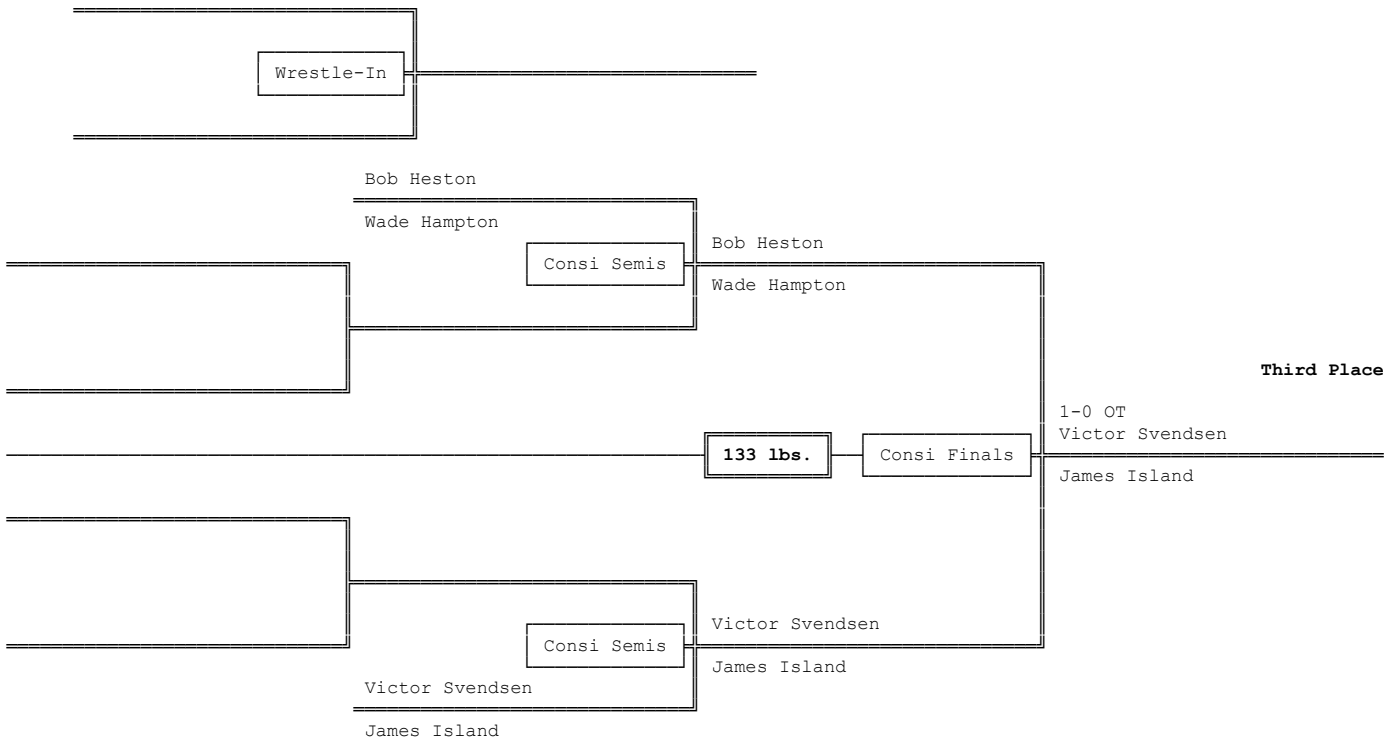

Consolation Bracket - 133 lbs.