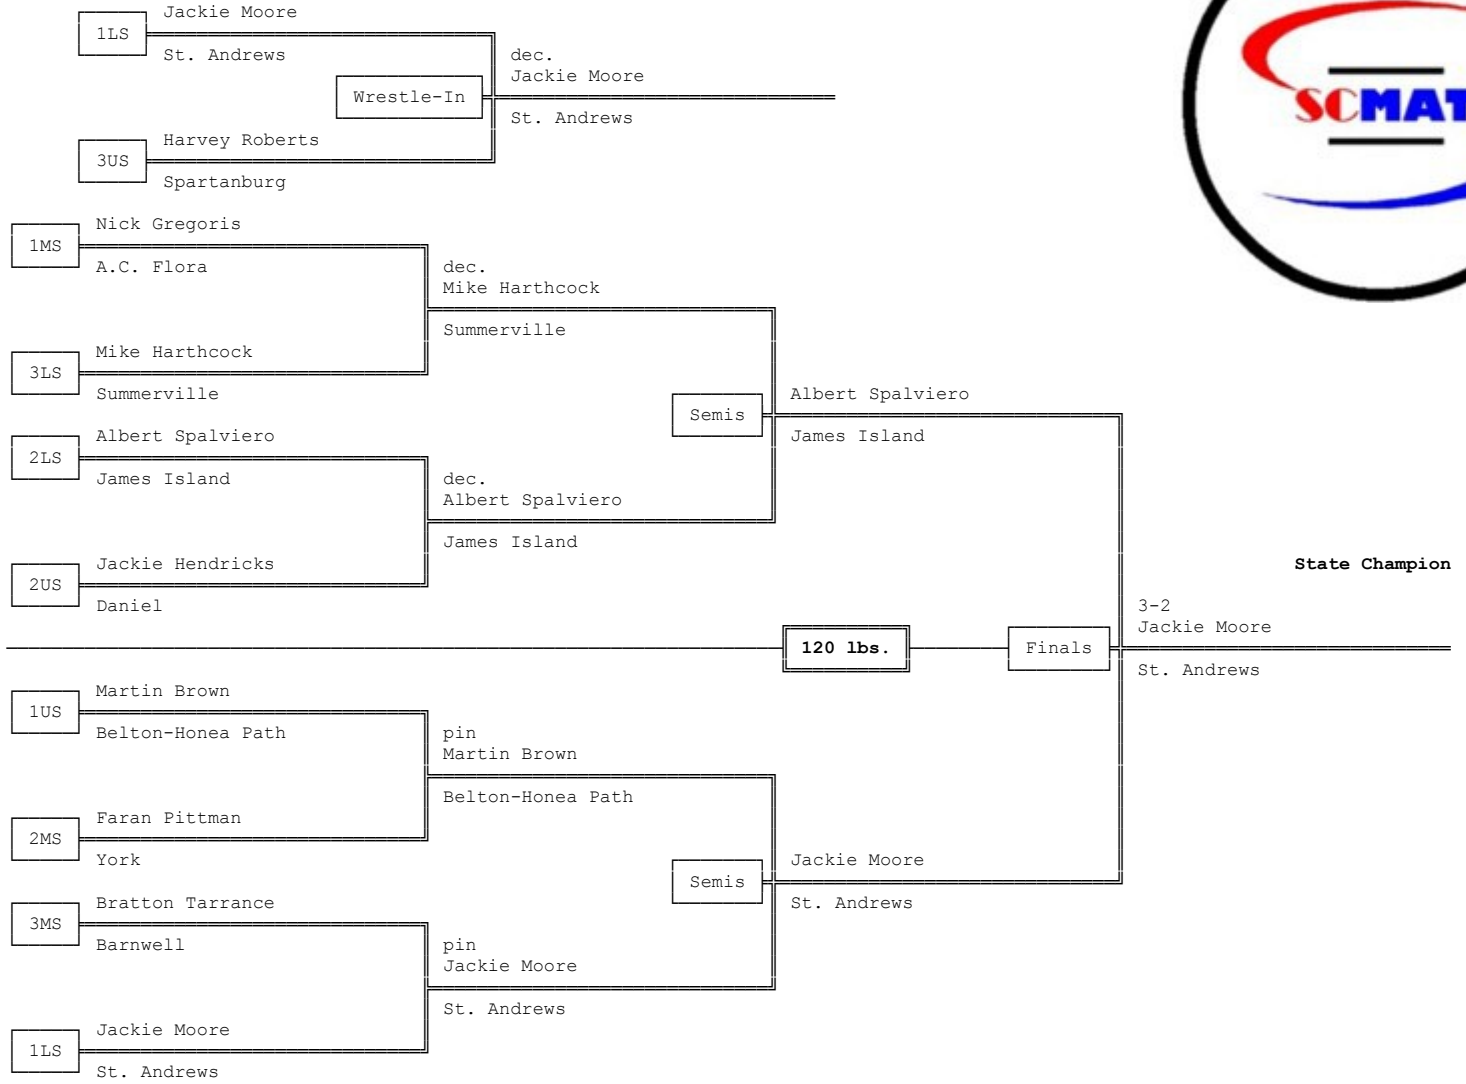

1969 4A-3A-2A-1A South Carolina High School State Wrestling Tournament

Championship Bracket - 120 lbs.