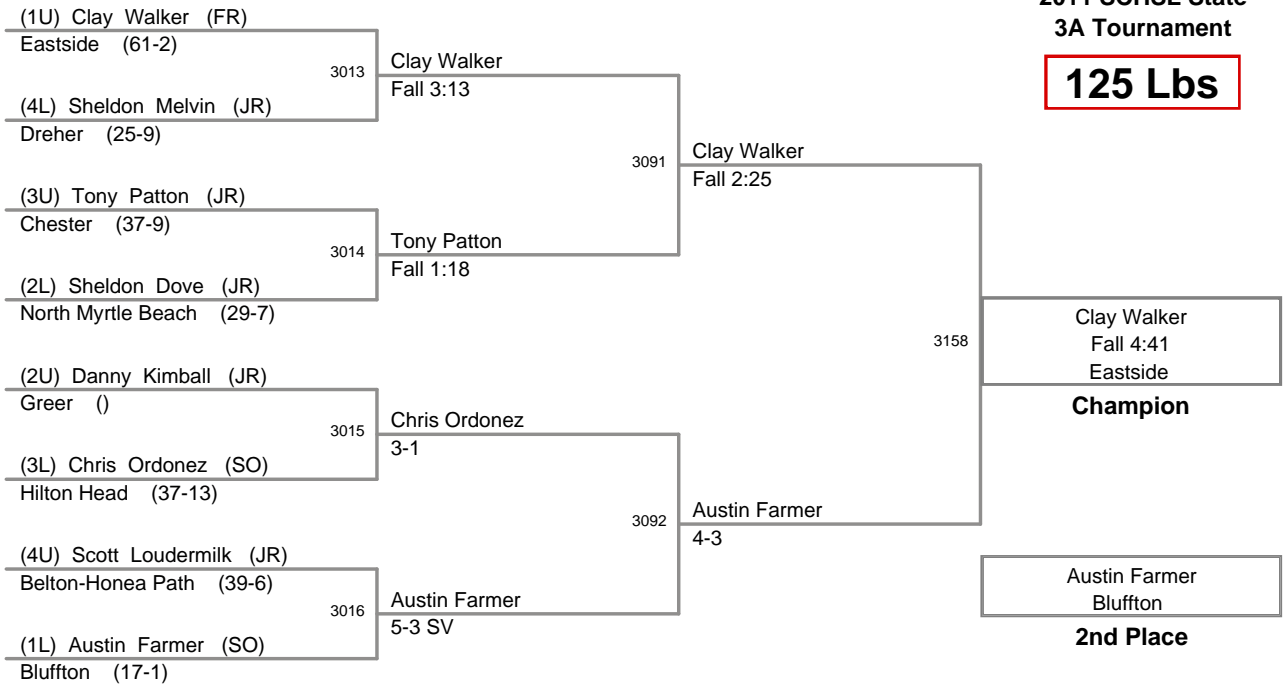

2011 SCHSL State
3A Tournament

125 Lbs