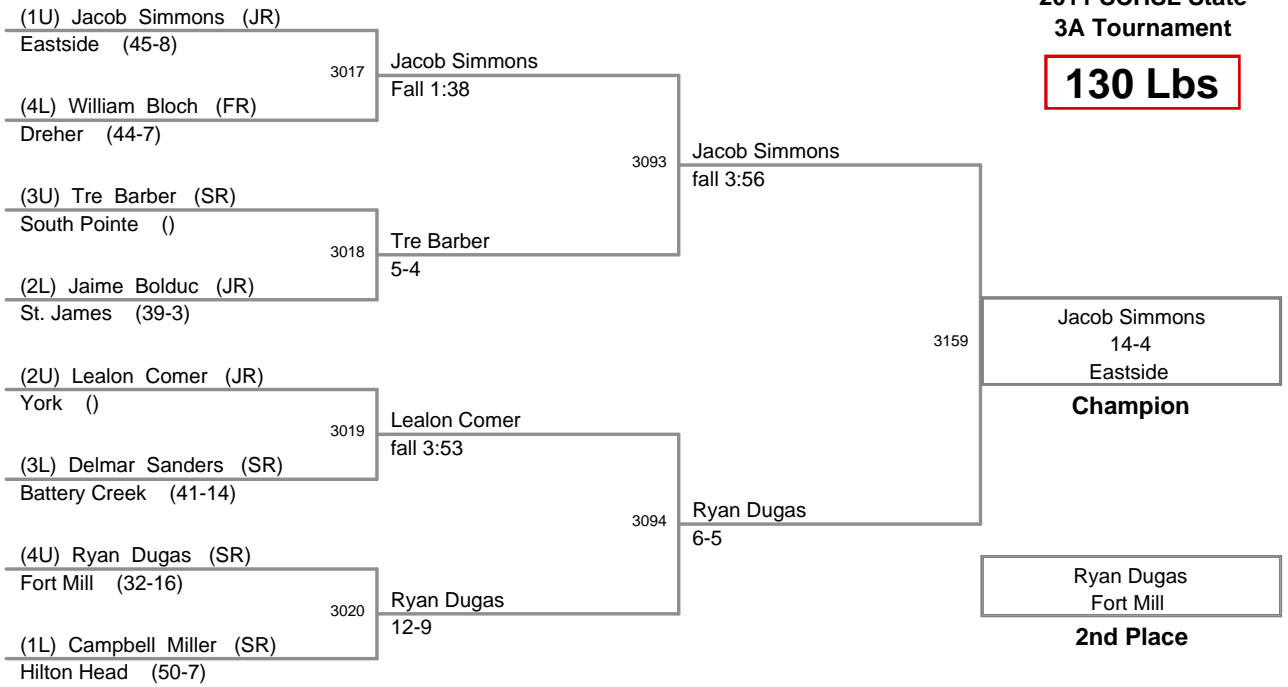

2011 SCHSL State
3A Tournament

130 Lbs