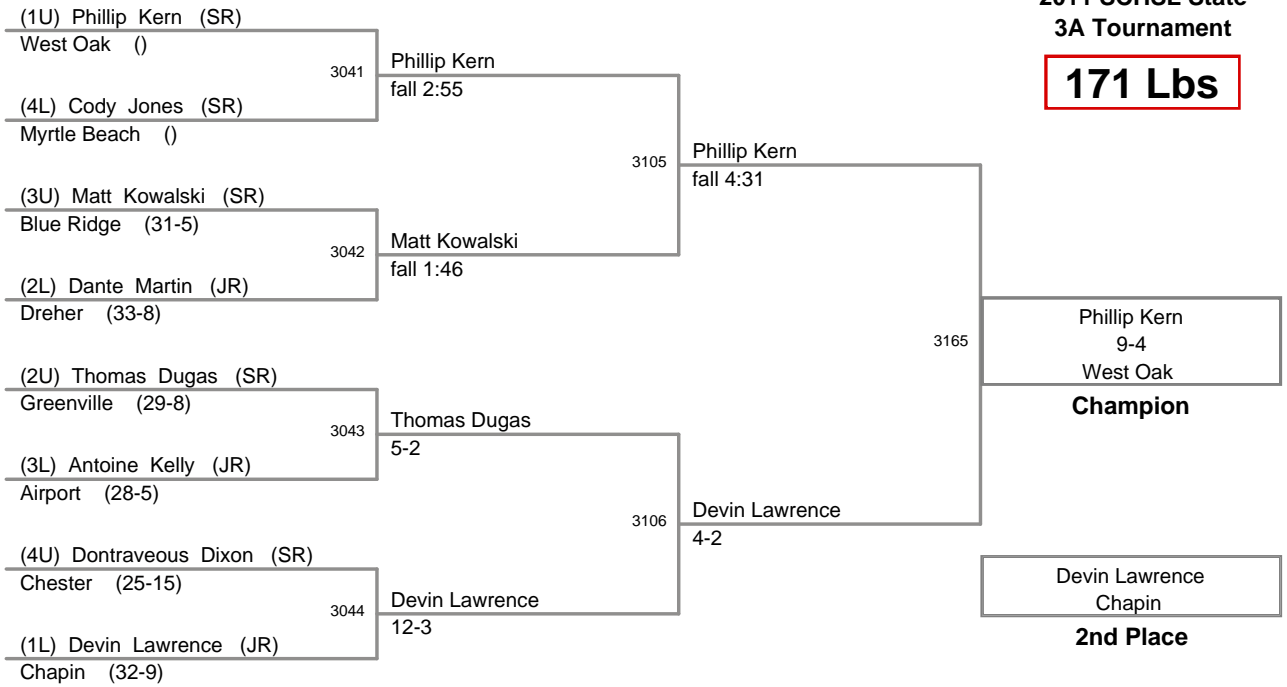

145 Lbs

2011 SCHSL State
3A Tournament

152 Lbs

2011 SCHSL State
3A Tournament

160 Lbs

2011 SCHSL State
3A Tournament

171 Lbs

2011 SCHSL State
3A Tournament