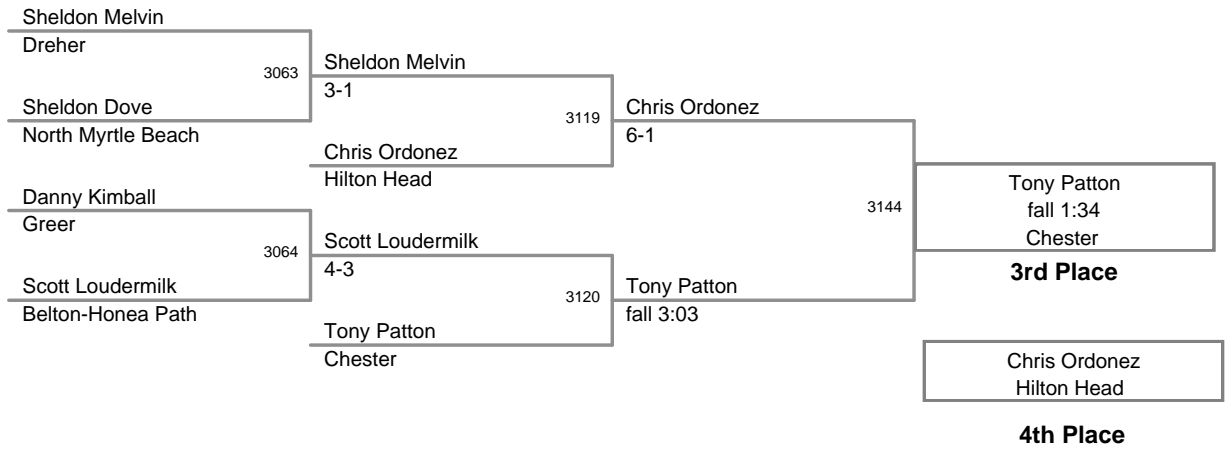

2011 SCHSL State
3A Tournament

125 Lbs