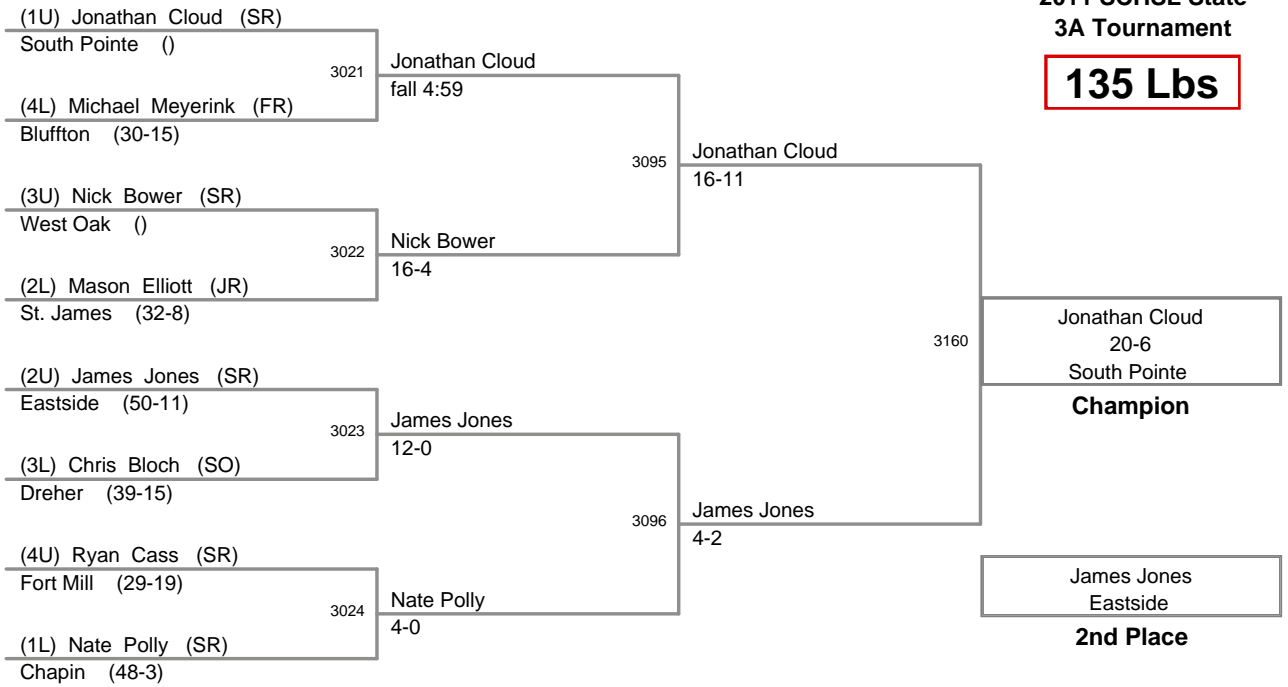

125 Lbs

2011 SCHSL State
3A Tournament

130 Lbs

2011 SCHSL State
3A Tournament

135 Lbs

2011 SCHSL State
3A Tournament

140 Lbs

2011 SCHSL State
3A Tournament