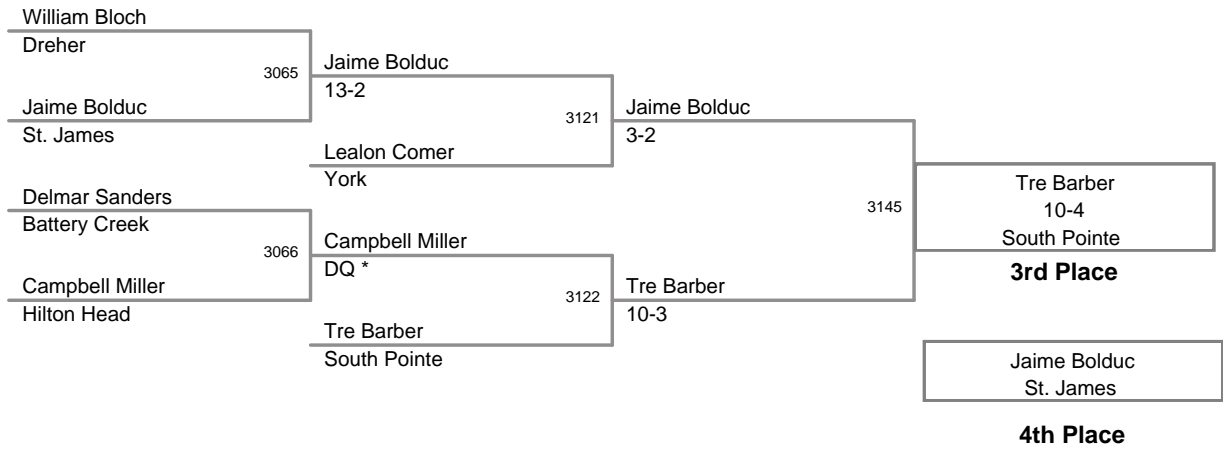

2011 SCHSL State
3A Tournament

130 Lbs