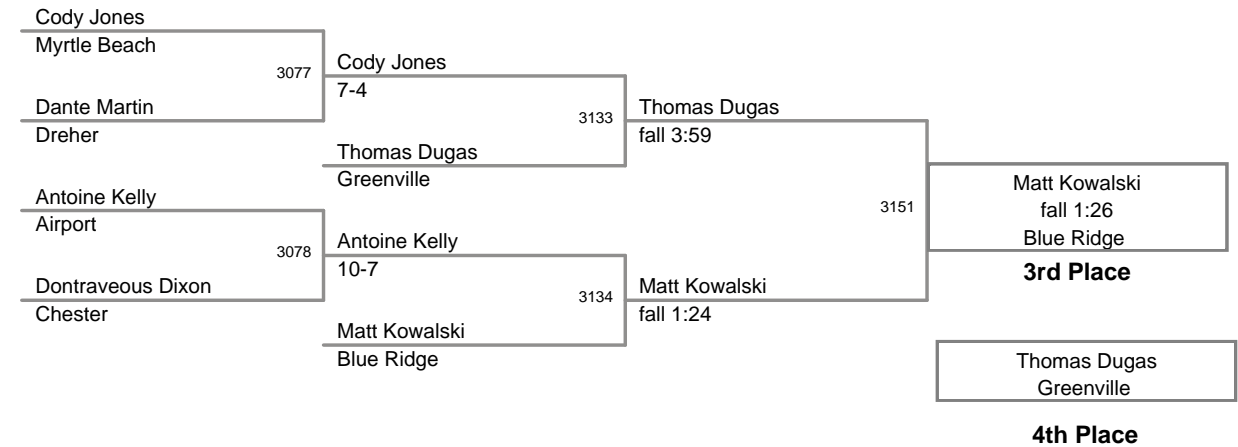

145 Lbs

2011 SCHSL State
3A Tournament

152 Lbs

2011 SCHSL State
3A Tournament

160 Lbs

2011 SCHSL State
3A Tournament

171 Lbs

2011 SCHSL State
3A Tournament