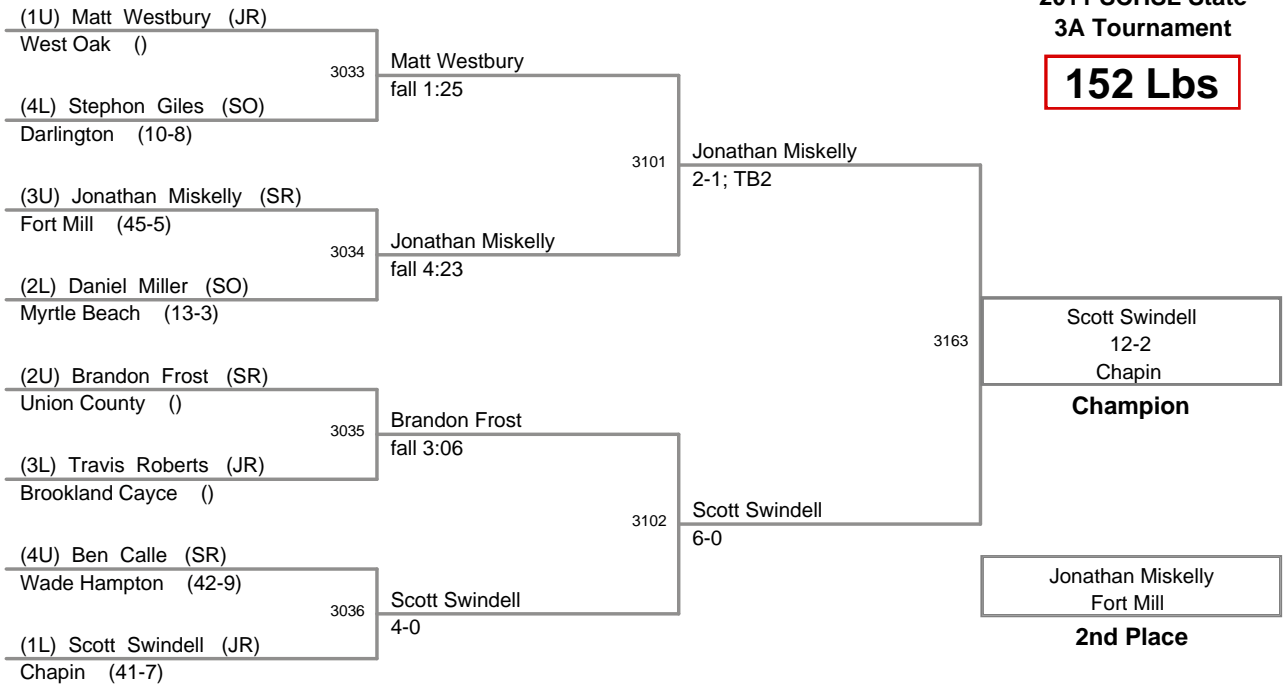

2011 SCHSL State
3A Tournament

152 Lbs