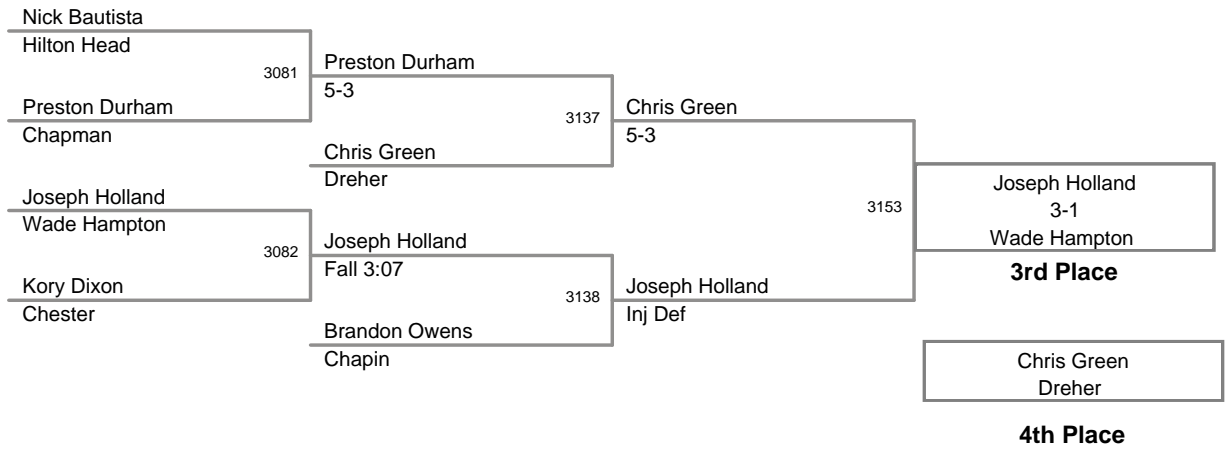

2011 SCHSL State
3A Tournament

215 Lbs