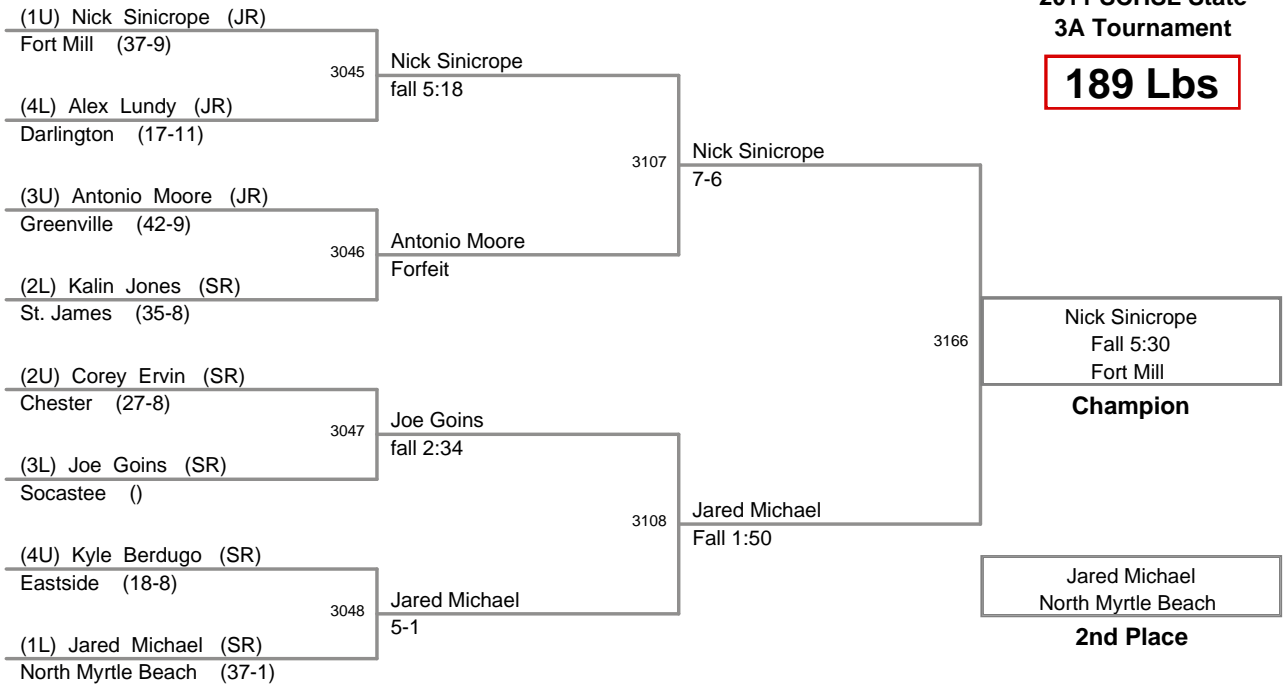

2011 SCHSL State
3A Tournament

189 Lbs