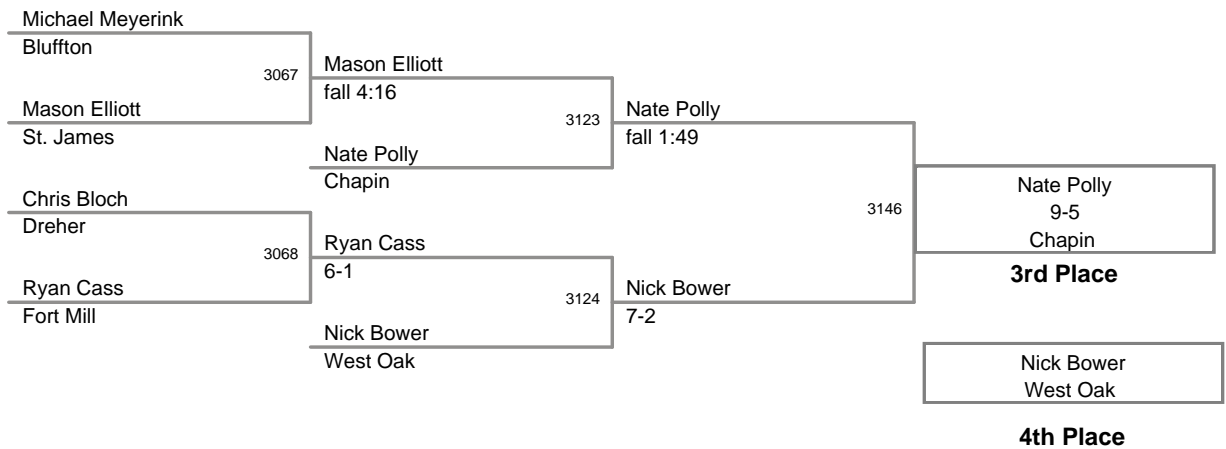

2011 SCHSL State
3A Tournament

135 Lbs