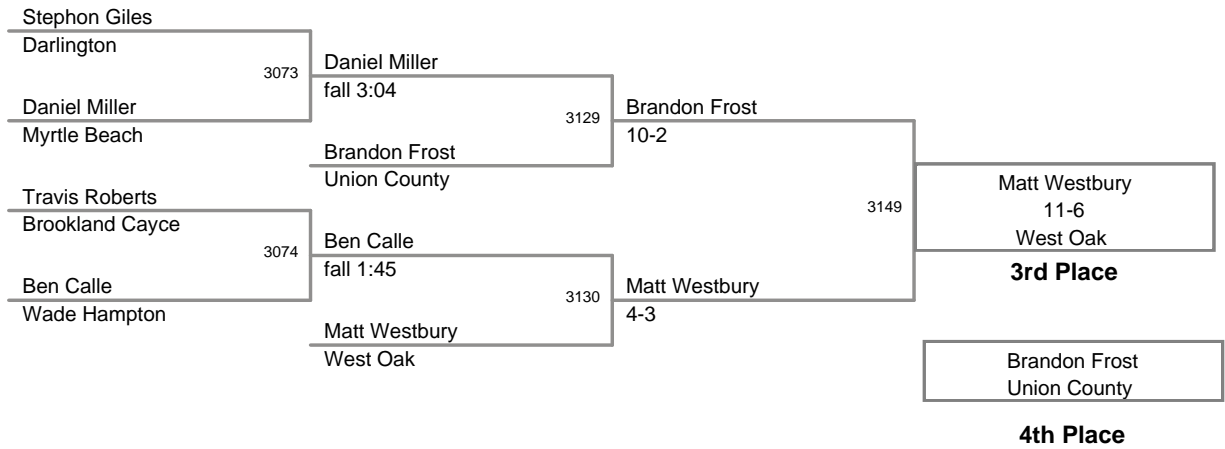

2011 SCHSL State
3A Tournament

152 Lbs