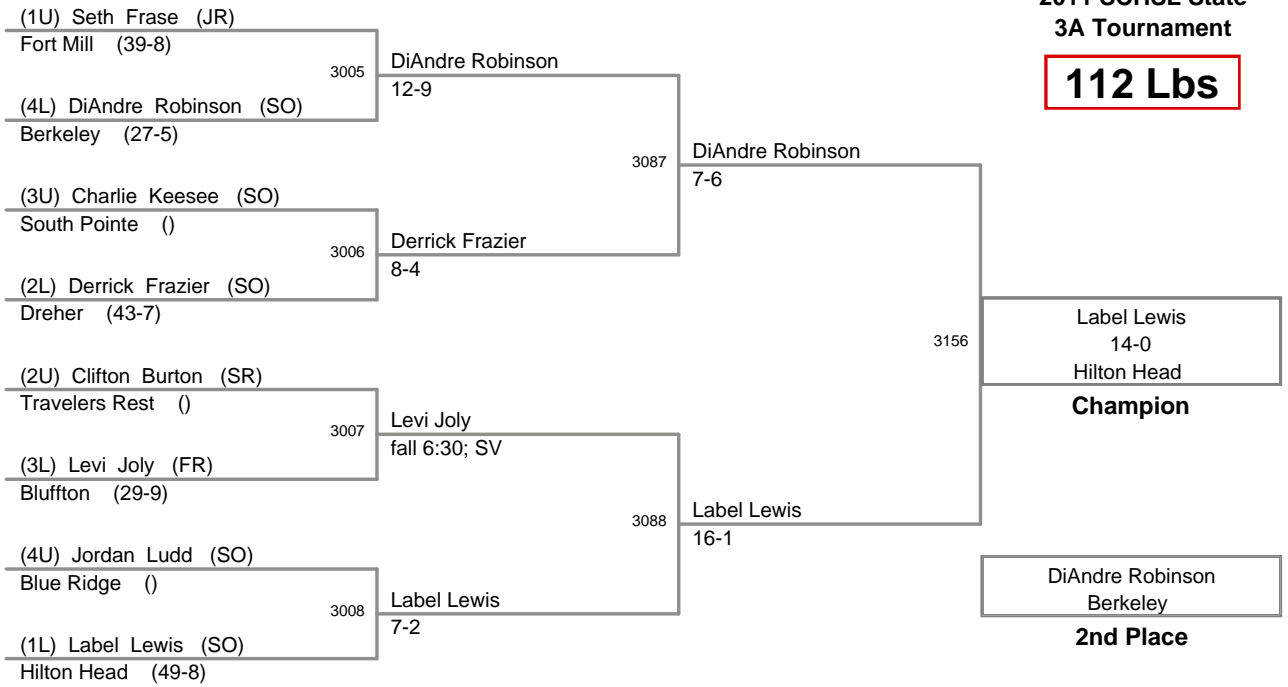

3A Most Outstanding Wrestler - 125 lb Champion Clay Walker, Eastside

2011 SCHSL State
3A Tournament

103 Lbs

2011 SCHSL State
3A Tournament

112 Lbs

2011 SCHSL State
3A Tournament

119 Lbs

2011 SCHSL State
3A Tournament