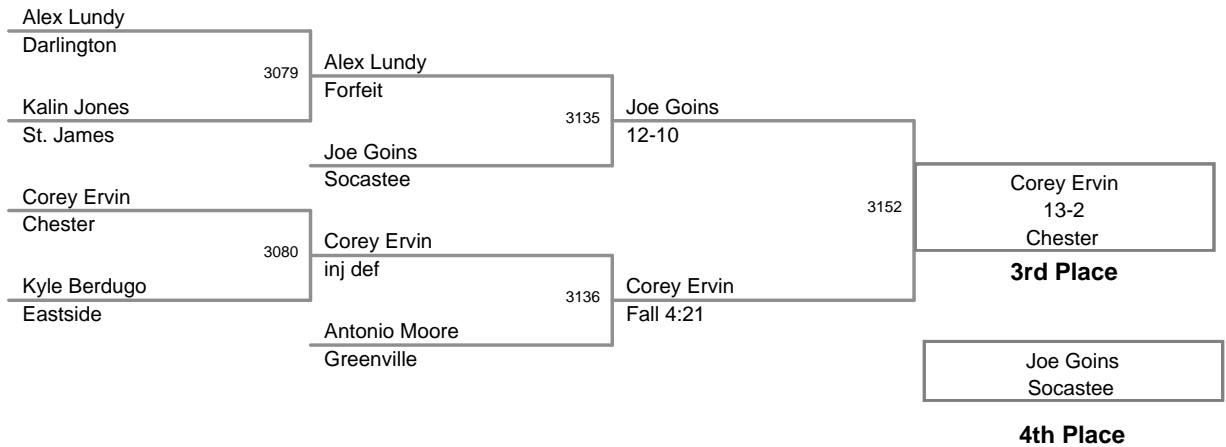

2011 SCHSL State
3A Tournament

189 Lbs