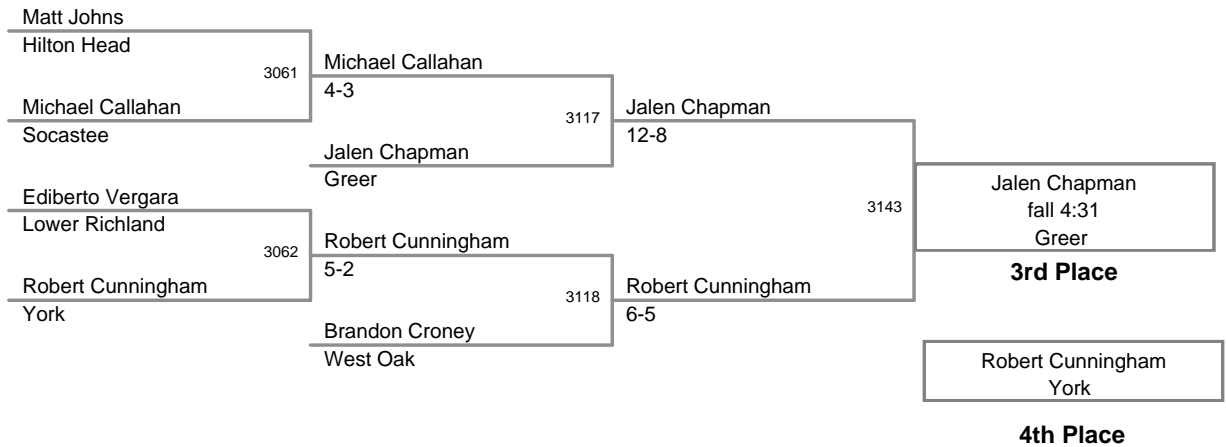

3A Most Outstanding Wrestler - 125 lb Champion Clay Walker, Eastside

2011 SCHSL State
3A Tournament

103 Lbs

2011 SCHSL State
3A Tournament

112 Lbs

2011 SCHSL State
3A Tournament

119 Lbs

2011 SCHSL State
3A Tournament