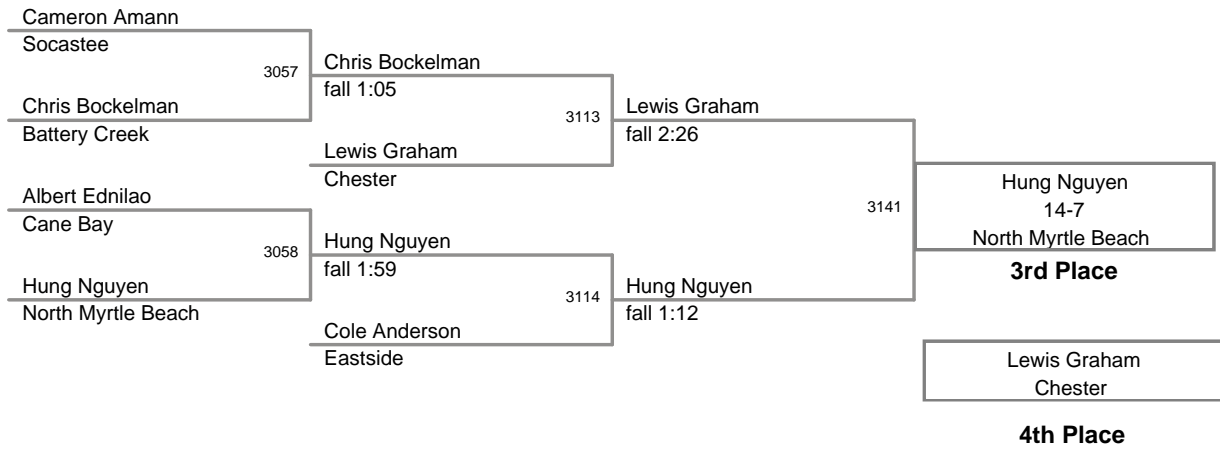

2011 SCHSL State

TEAM	PTS	1	2	3	4
Eastside	100	3	1	1	
Chapin	85	2	1	2	1
Chester	63		1	2	2
West Oak	56	1		2	1
Fort Mill	55	1	2		
Greenville	52	2			1
St. James	43	1		1	1
South Pointe	42	1		2	
Nation Ford	36	1	1		
Battery Creek	36	1	1		
Hilton Head	30.5	1			1
North Myrtle Beach	29		1	1	
York	26		1		1
Myrtle Beach	26		1		1
Belton-Honea Path	25		1		1
Blue Ridge	22			1	1
Bluffton	19		1		
Seneca	16		1		
Wade Hampton	16			1	
Berkeley	14		1		
Greer	14			1	
Socastee	11				1
Union County	10				1
Dreher	10				1

3A Most Outstanding Wrestler - 125 lb Champion Clay Walker, Eastside

2011 SCHSL State
3A Tournament

103 Lbs

2011 SCHSL State
3A Tournament

112 Lbs

2011 SCHSL State
3A Tournament

119 Lbs

2011 SCHSL State
3A Tournament