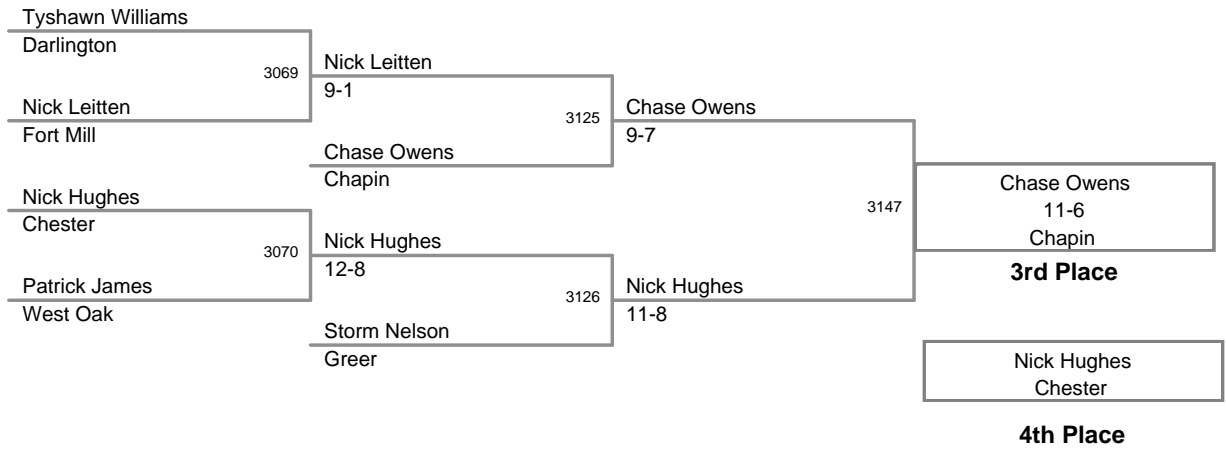

2011 SCHSL State
3A Tournament

140 Lbs