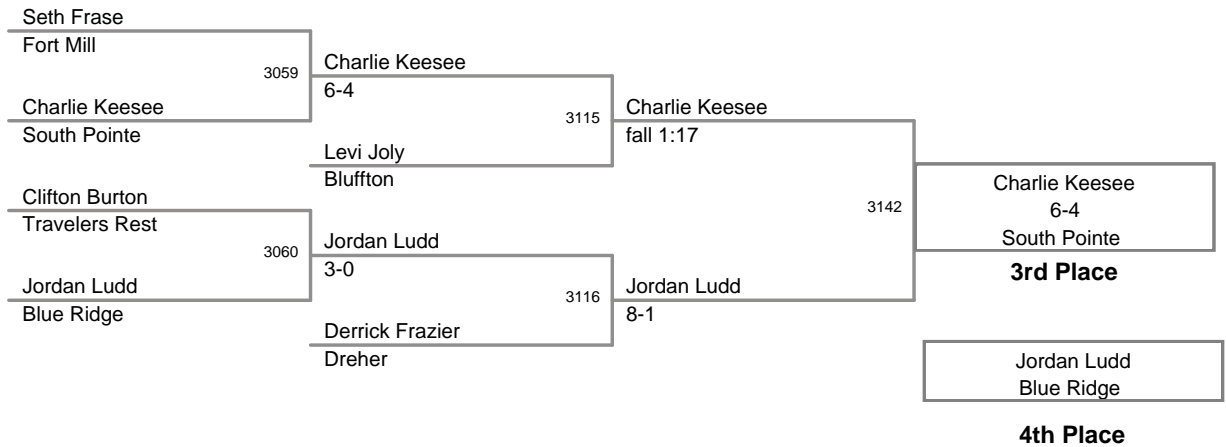

2011 SCHSL State

TEAM	PTS	1	2	3	4
Eastside	100	3	1	1	
Chapin	85	2	1	2	1
Chester	63		1	2	2
West Oak	56	1		2	1
Fort Mill	55	1	2		
Greenville	52	2			1
St. James	43	1		1	1
South Pointe	42	1		2	
Nation Ford	36	1	1		
Battery Creek	36	1	1		
Hilton Head	30.5	1			1
North Myrtle Beach	29		1	1	
York	26		1		1
Myrtle Beach	26		1		1
Belton-Honea Path	25		1		1
Blue Ridge	22			1	1
Bluffton	19		1		
Seneca	16		1		
Wade Hampton	16			1	
Berkeley	14		1		
Greer	14			1	
Socastee	11				1
Union County	10				1
Dreher	10				1

3A Most Outstanding Wrestler - 125 lb Champion Clay Walker, Eastside

2011 SCHSL State
3A Tournament

103 Lbs

2011 SCHSL State
3A Tournament

112 Lbs

2011 SCHSL State
3A Tournament

119 Lbs

2011 SCHSL State
3A Tournament