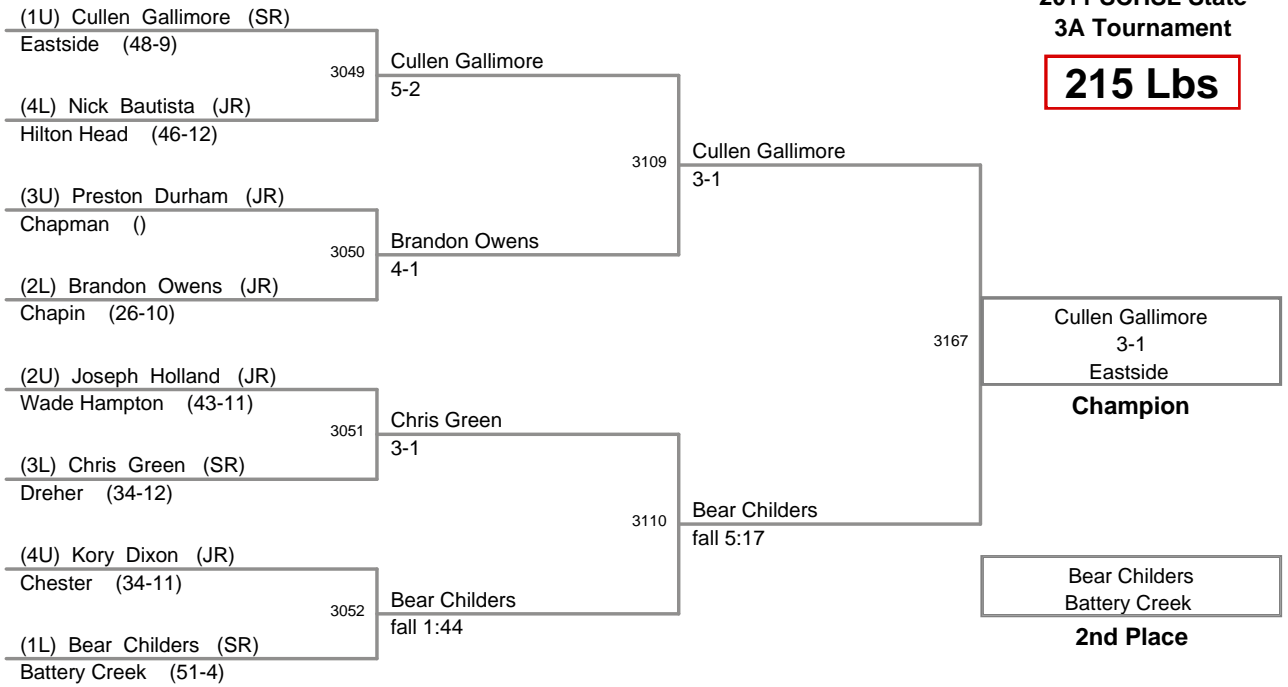

2011 SCHSL State
3A Tournament

215 Lbs