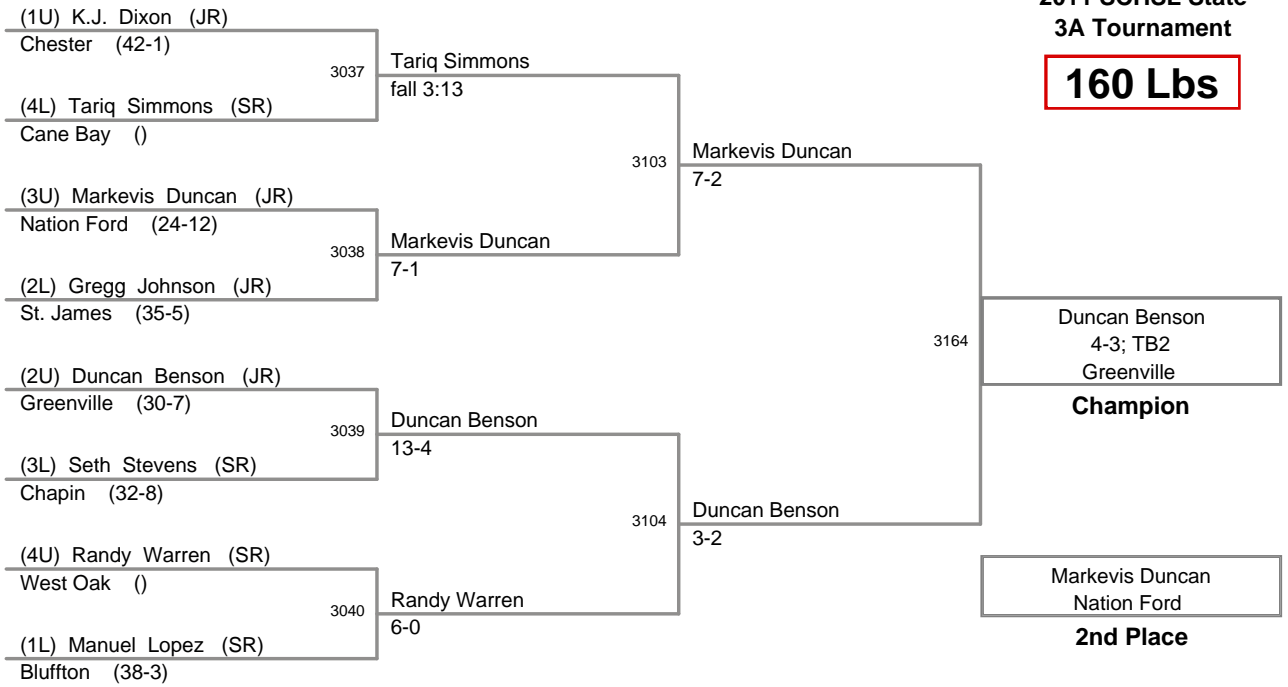

145 Lbs

2011 SCHSL State
3A Tournament

152 Lbs

2011 SCHSL State
3A Tournament

160 Lbs

2011 SCHSL State
3A Tournament

171 Lbs

2011 SCHSL State
3A Tournament