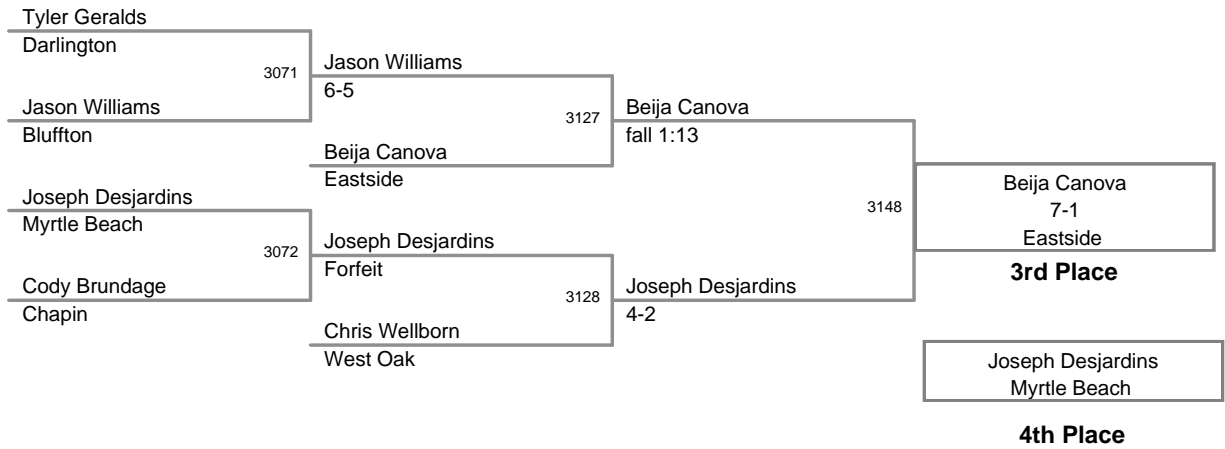

2011 SCHSL State
3A Tournament

145 Lbs