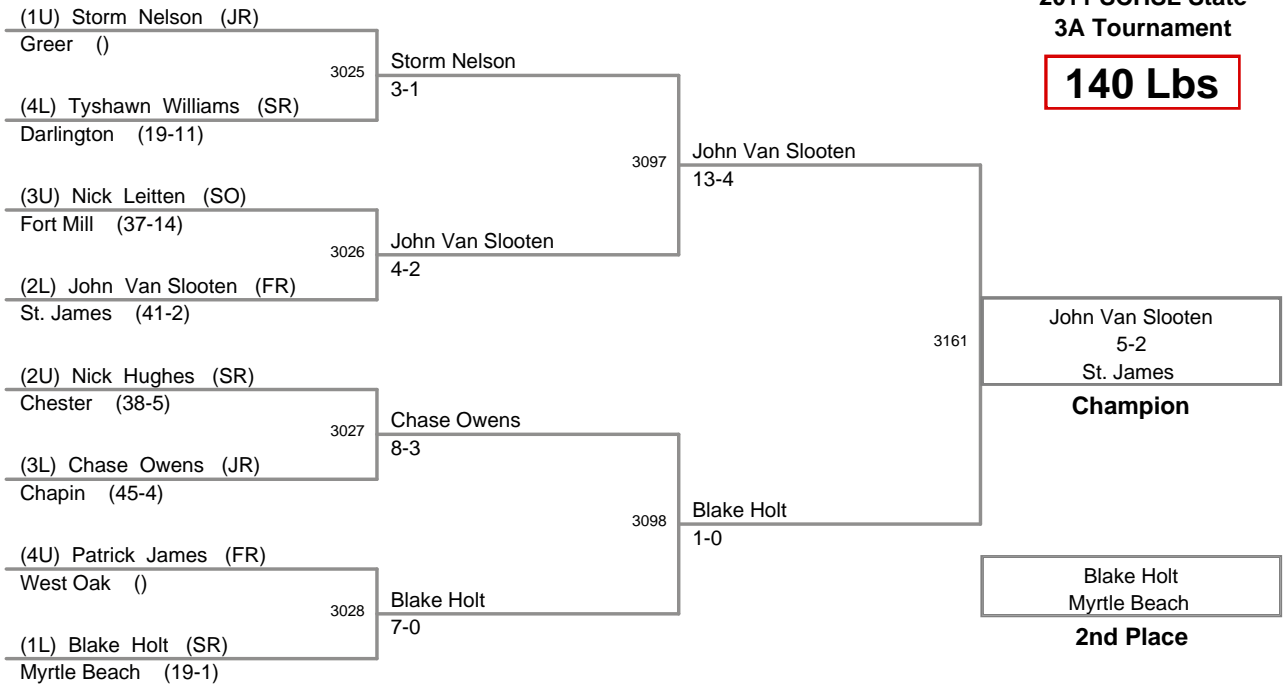

125 Lbs

2011 SCHSL State
3A Tournament

130 Lbs

2011 SCHSL State
3A Tournament

135 Lbs

2011 SCHSL State
3A Tournament

140 Lbs

2011 SCHSL State
3A Tournament