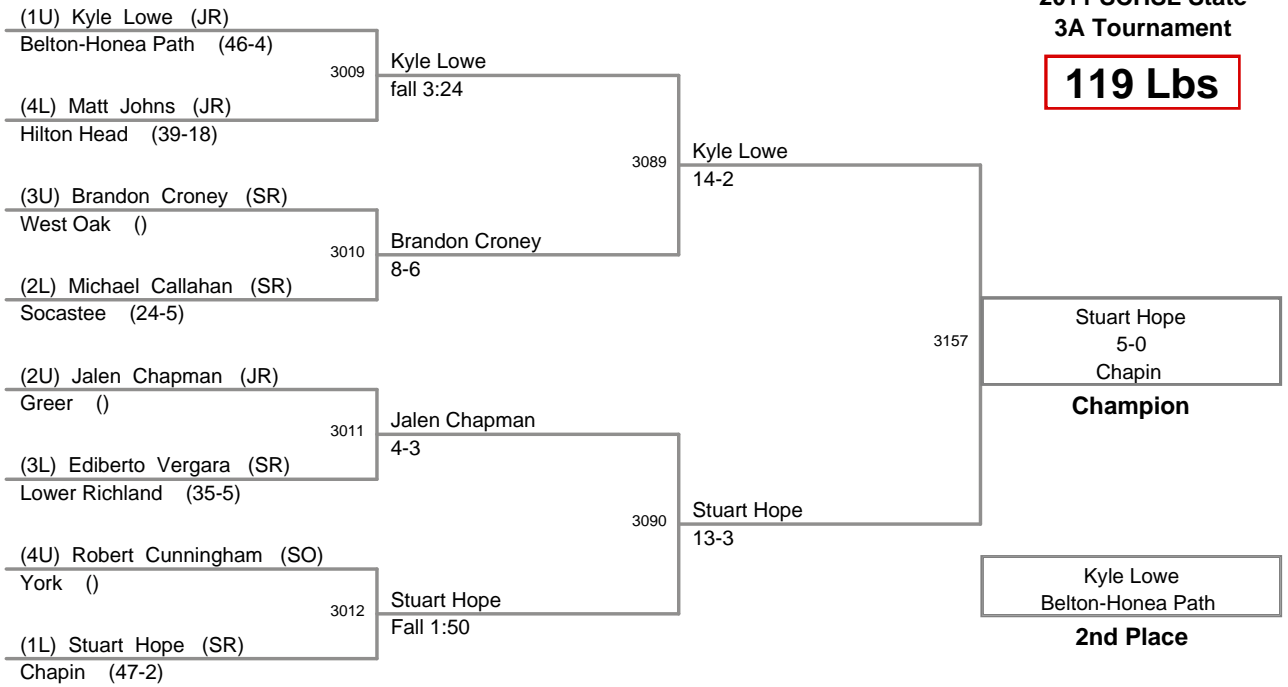

3A Most Outstanding Wrestler - 125 lb Champion Clay Walker, Eastside

2011 SCHSL State
3A Tournament

103 Lbs

2011 SCHSL State
3A Tournament

112 Lbs

2011 SCHSL State
3A Tournament

119 Lbs

2011 SCHSL State
3A Tournament