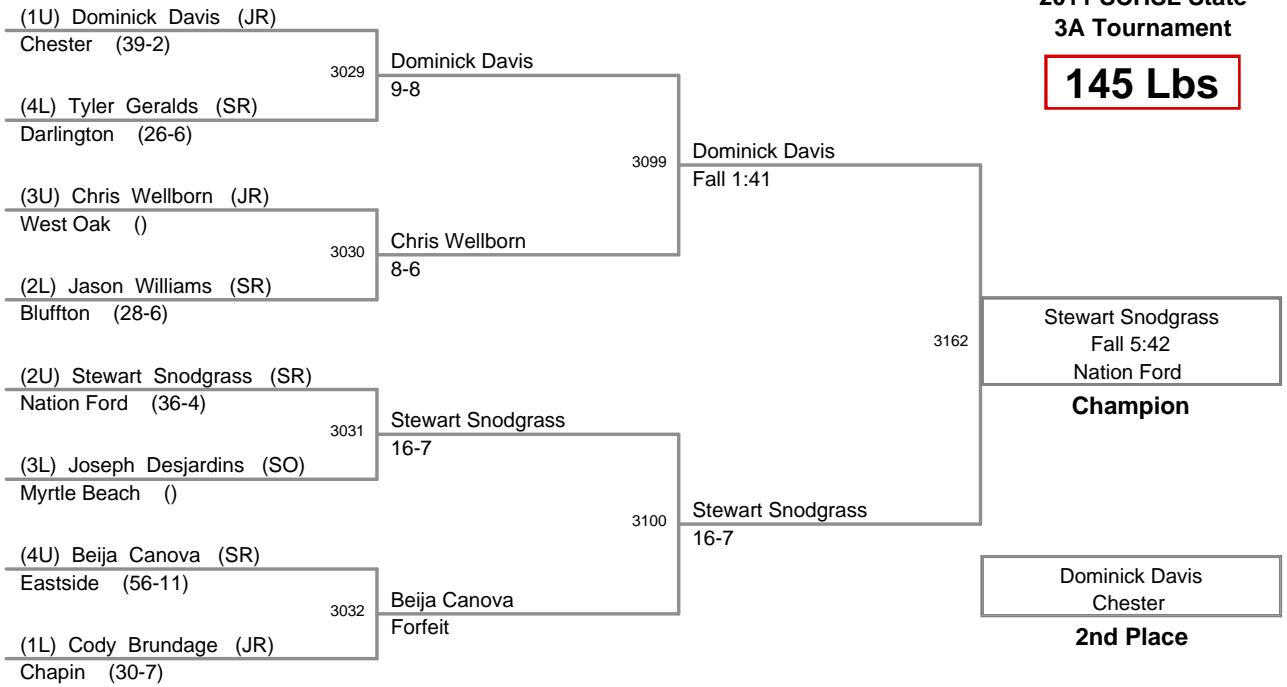

2011 SCHSL State
3A Tournament

145 Lbs