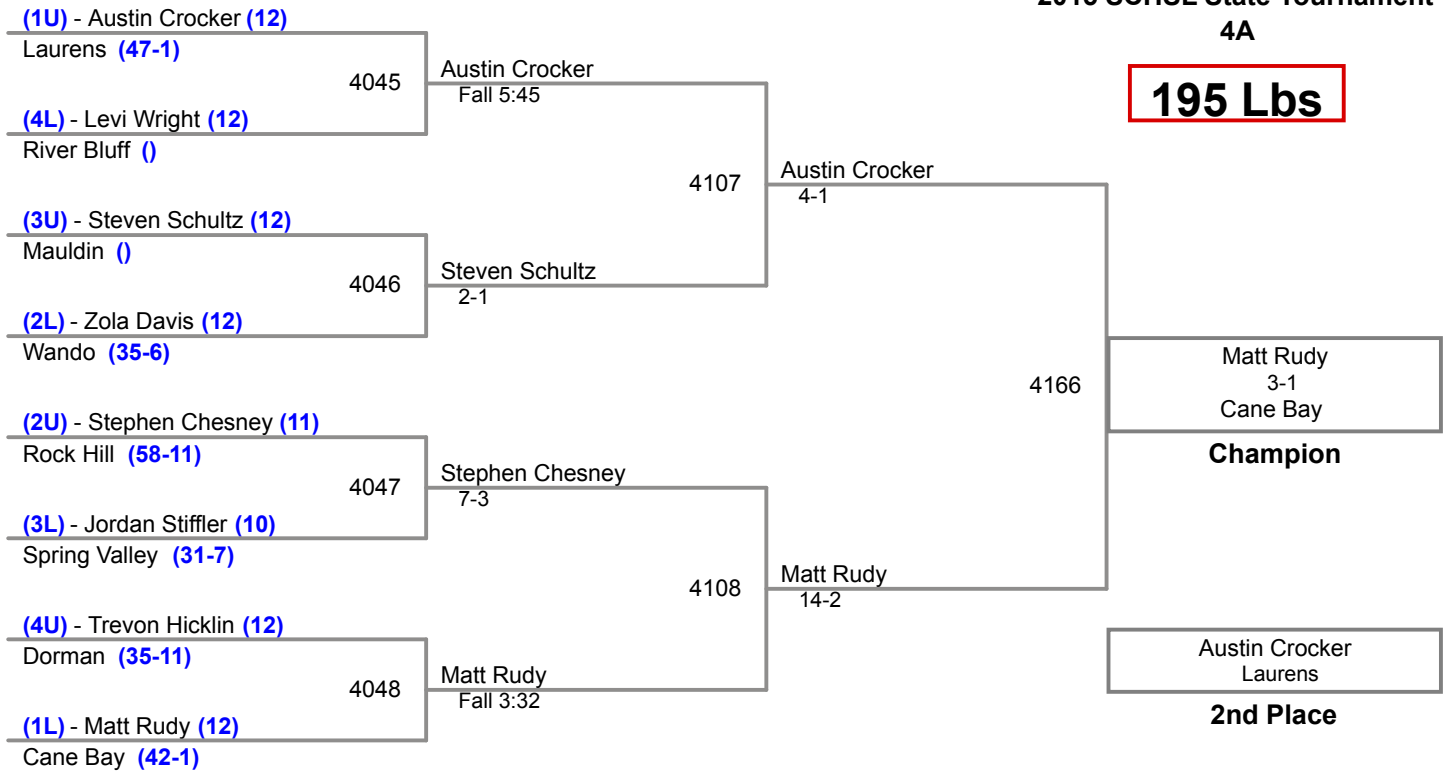

2015 SCHSL State Tournament
4A

160 Lbs

2015 SCHSL State Tournament
4A

170 Lbs

2015 SCHSL State Tournament
4A

182 Lbs

2015 SCHSL State Tournament
4A

195 Lbs