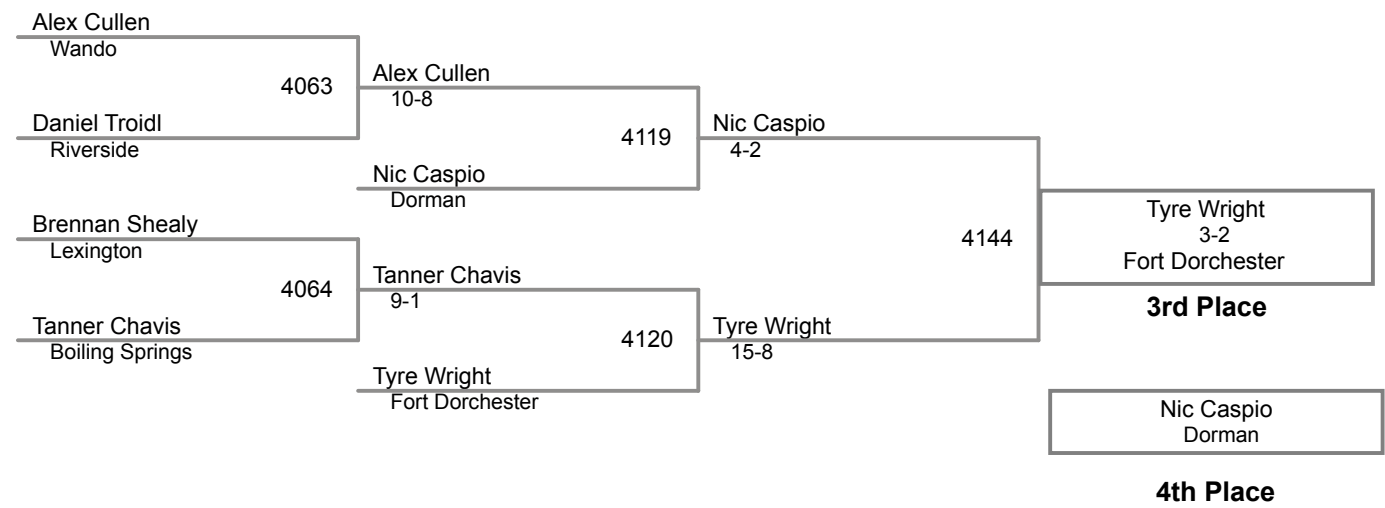

2015 SCHSL State Tournament
4A

126 Lbs