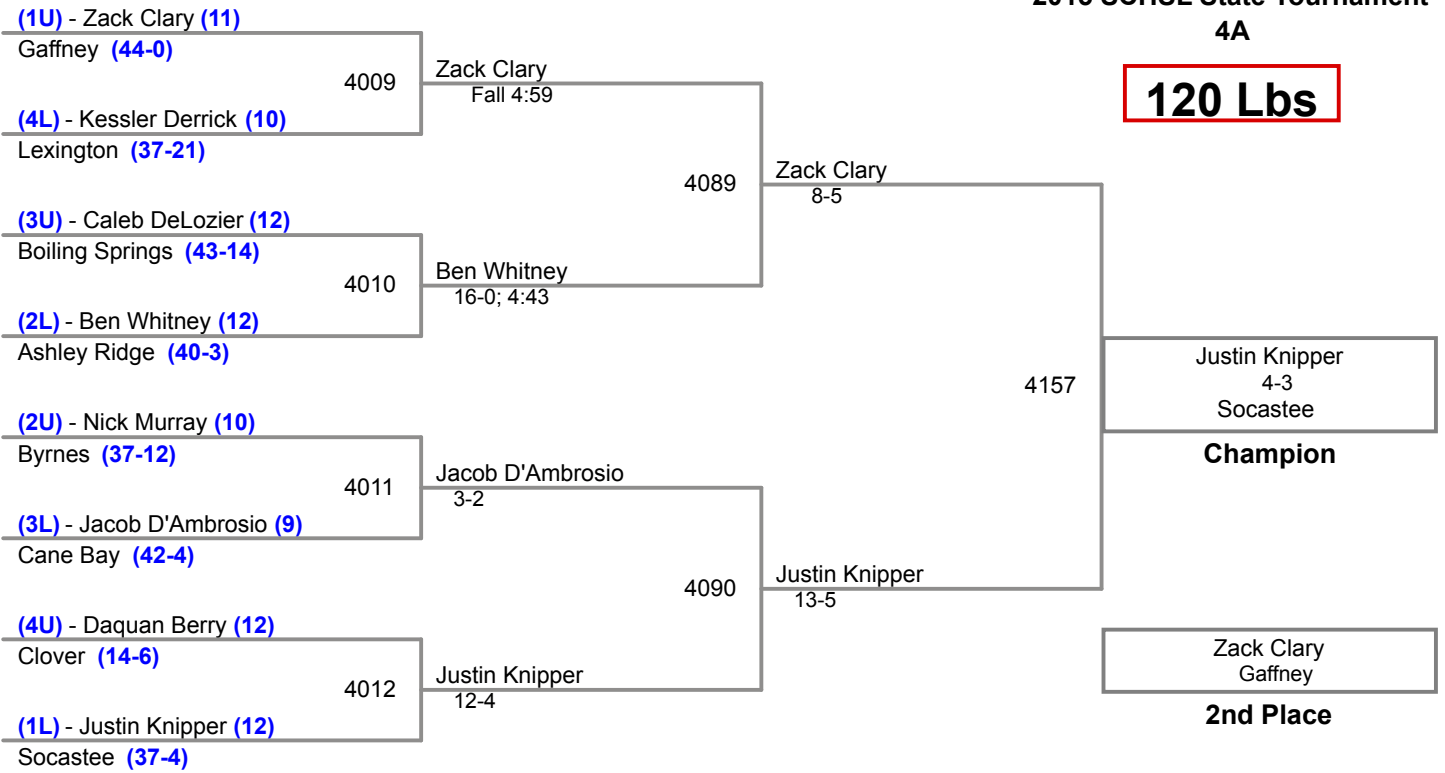

2015 SCHSL State Tournament
4A

106 Lbs

2015 SCHSL State Tournament
4A

113 Lbs

2015 SCHSL State Tournament
4A

120 Lbs

2015 SCHSL State Tournament
4A

126 Lbs