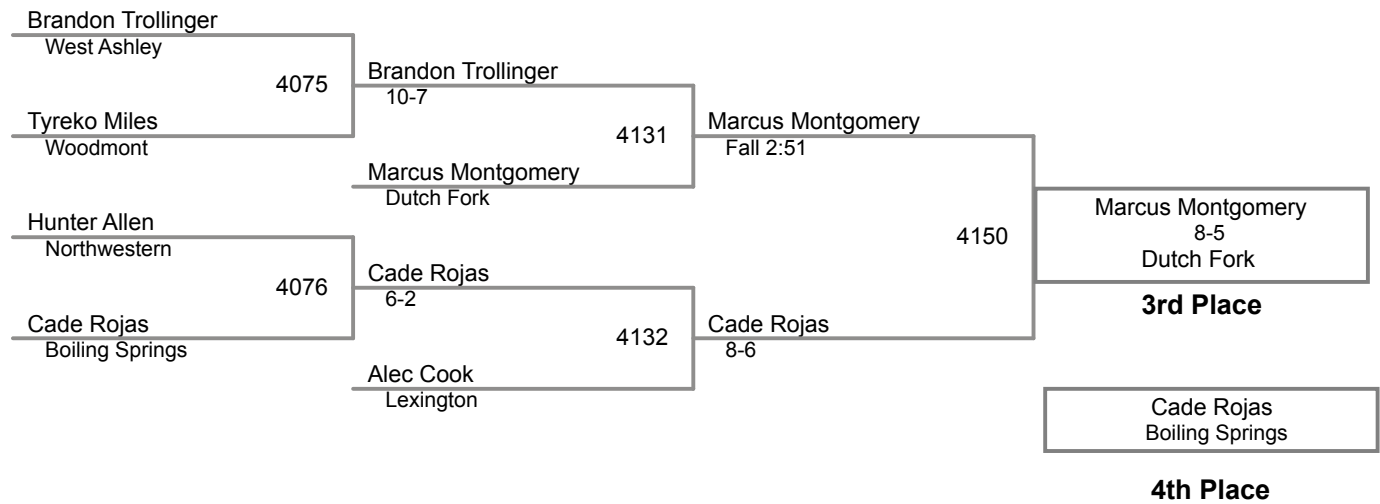

2015 SCHSL State Tournament
4A

170 Lbs