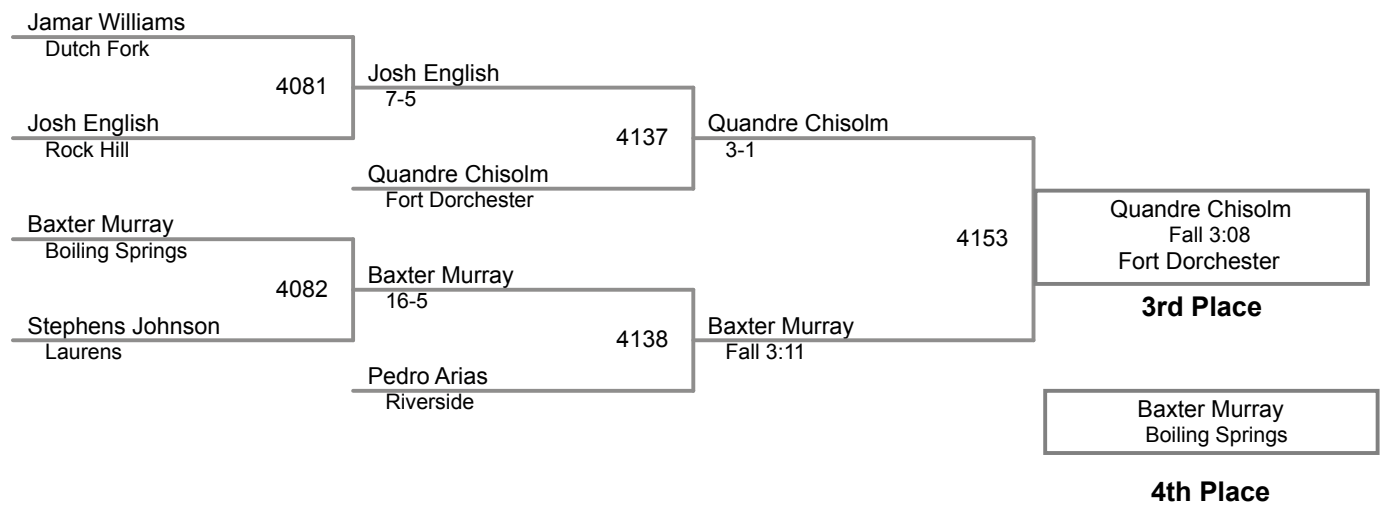

2015 SCHSL State Tournament
4A

220 Lbs