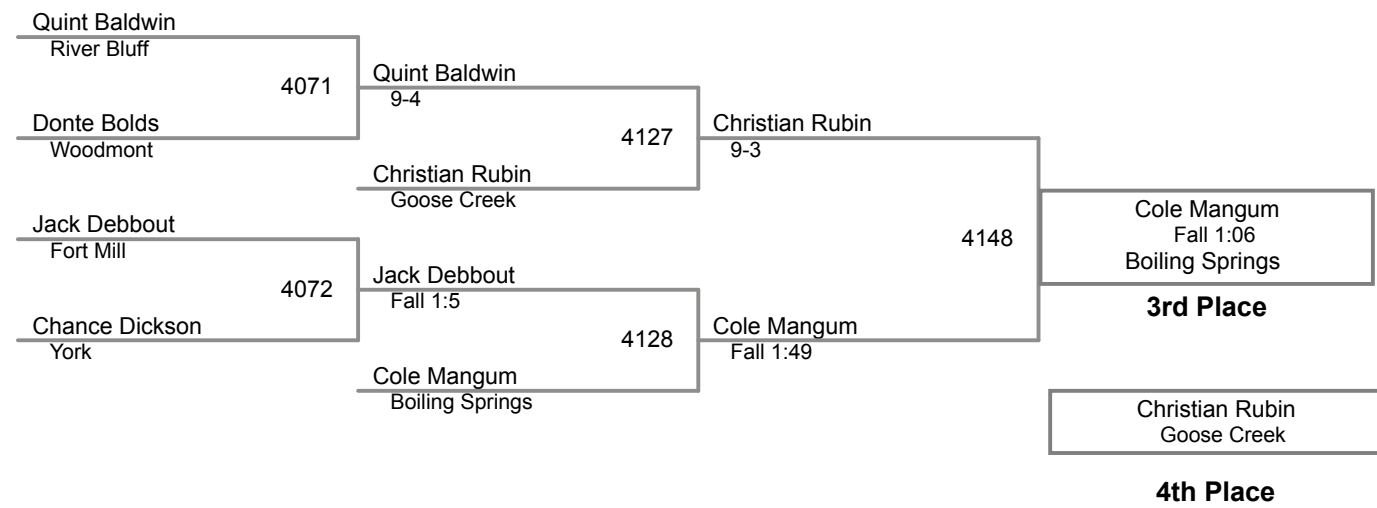

2015 SCHSL State Tournament
4A

132 Lbs

2015 SCHSL State Tournament
4A

138 Lbs

2015 SCHSL State Tournament
4A

145 Lbs

2015 SCHSL State Tournament
4A

152 Lbs