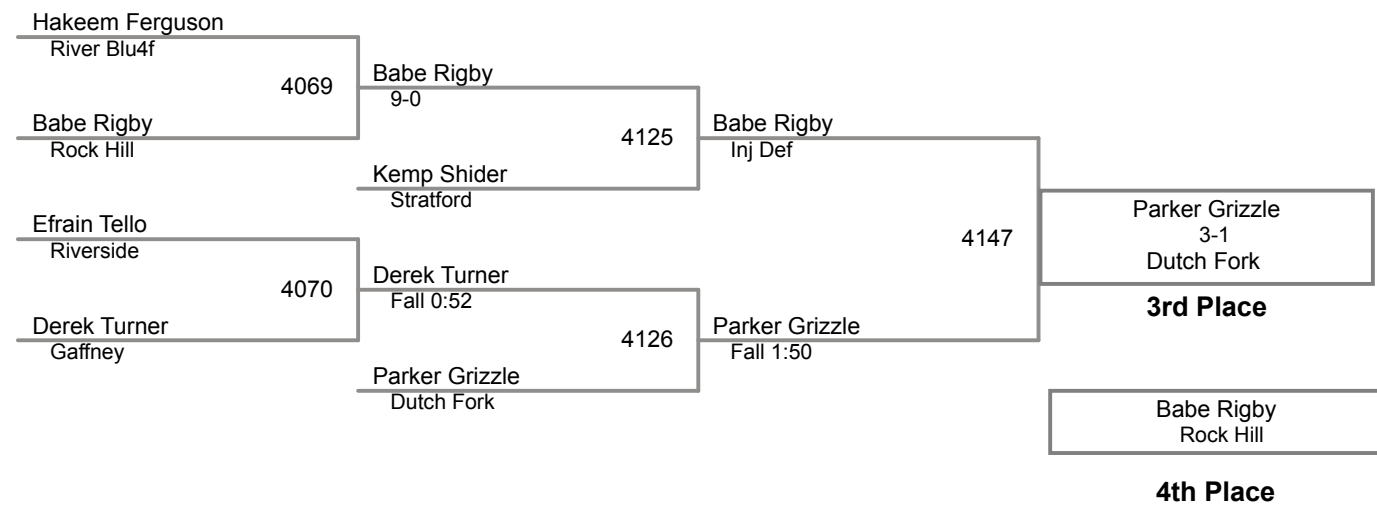

2015 SCHSL State Tournament
4A

132 Lbs

2015 SCHSL State Tournament
4A

138 Lbs

2015 SCHSL State Tournament
4A

145 Lbs

2015 SCHSL State Tournament
4A

152 Lbs