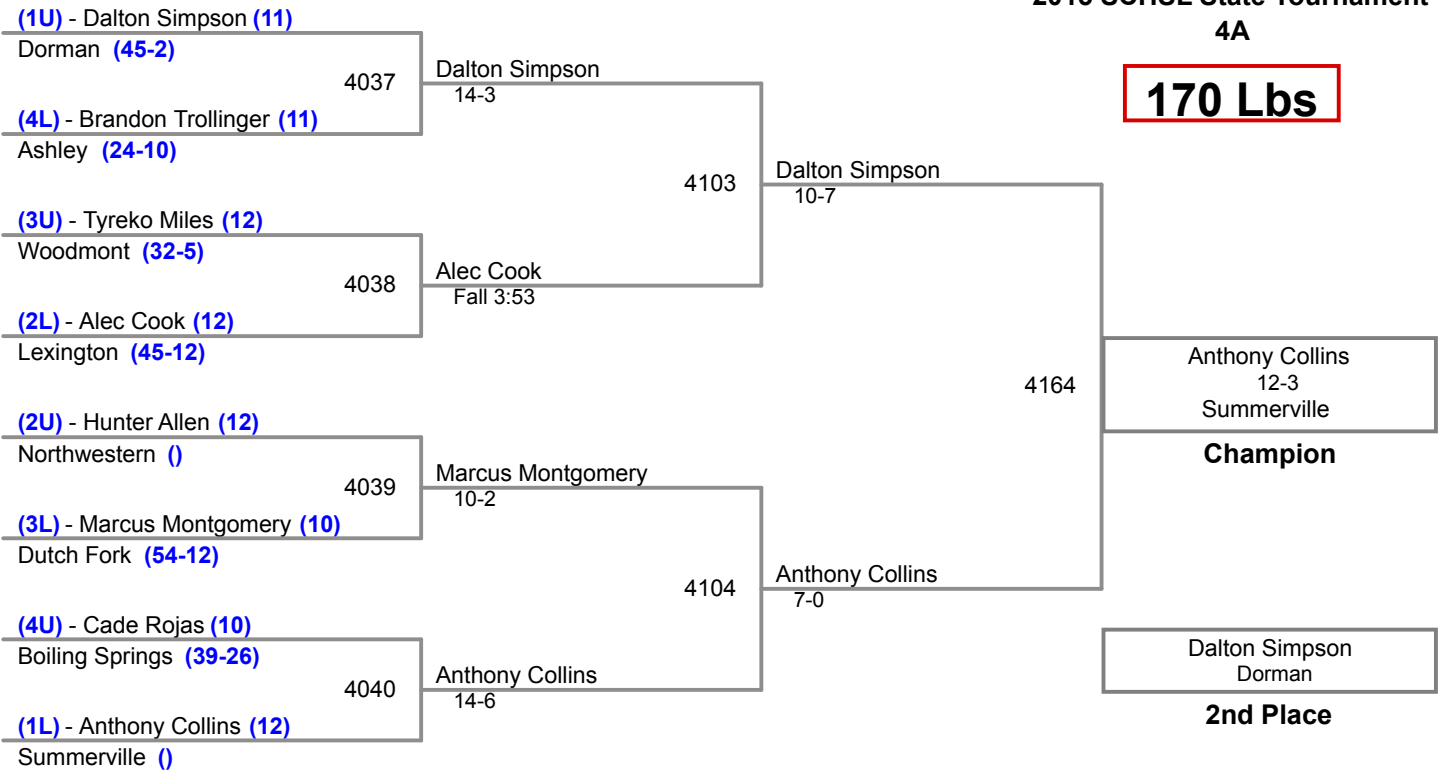

2015 SCHSL State Tournament
4A

170 Lbs