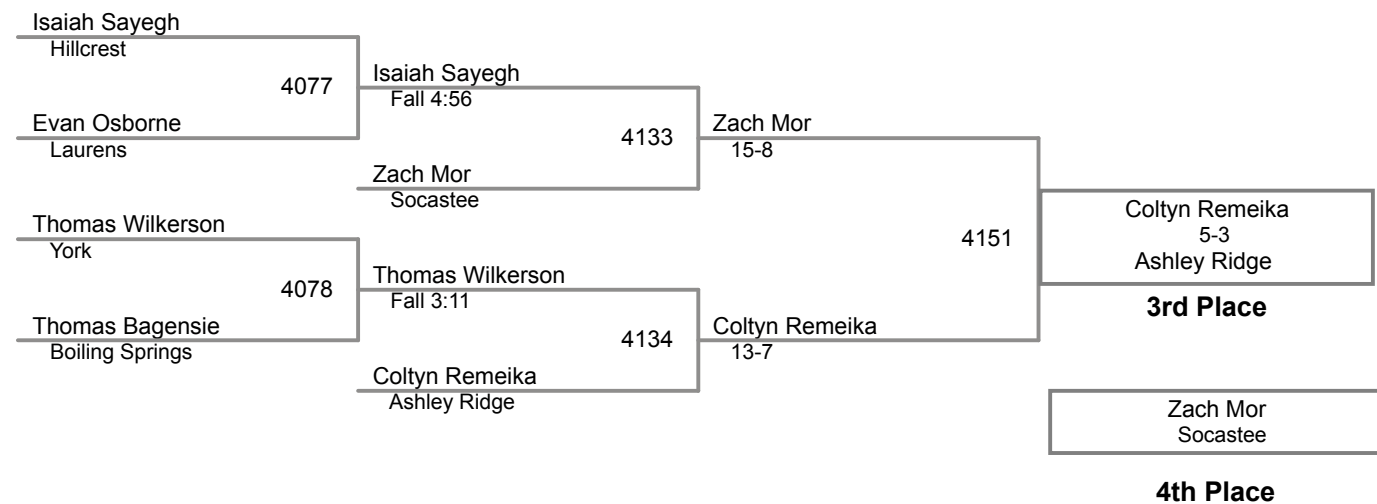

2015 SCHSL State Tournament
4A

160 Lbs

2015 SCHSL State Tournament
4A

170 Lbs

2015 SCHSL State Tournament
4A

182 Lbs

2015 SCHSL State Tournament
4A

195 Lbs