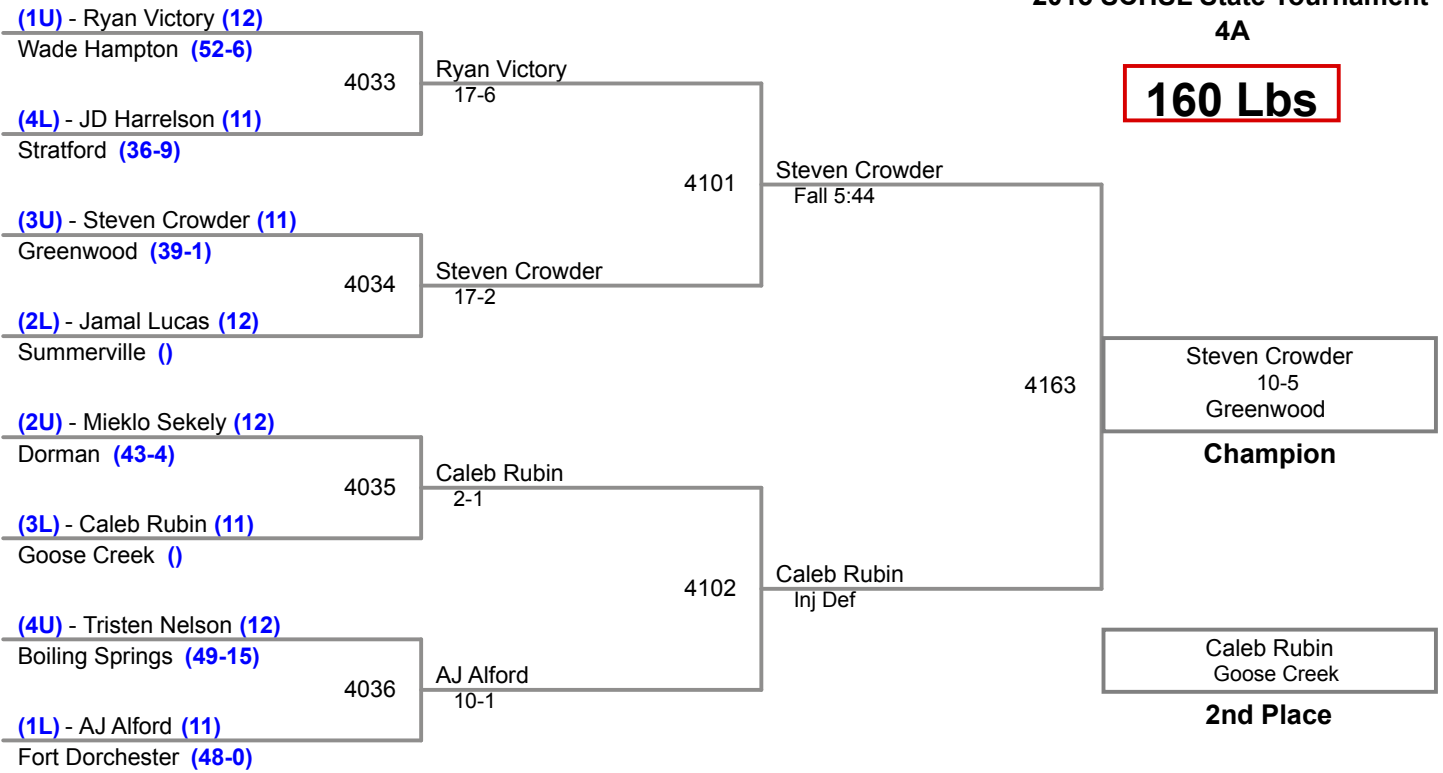

2015 SCHSL State Tournament
4A

160 Lbs