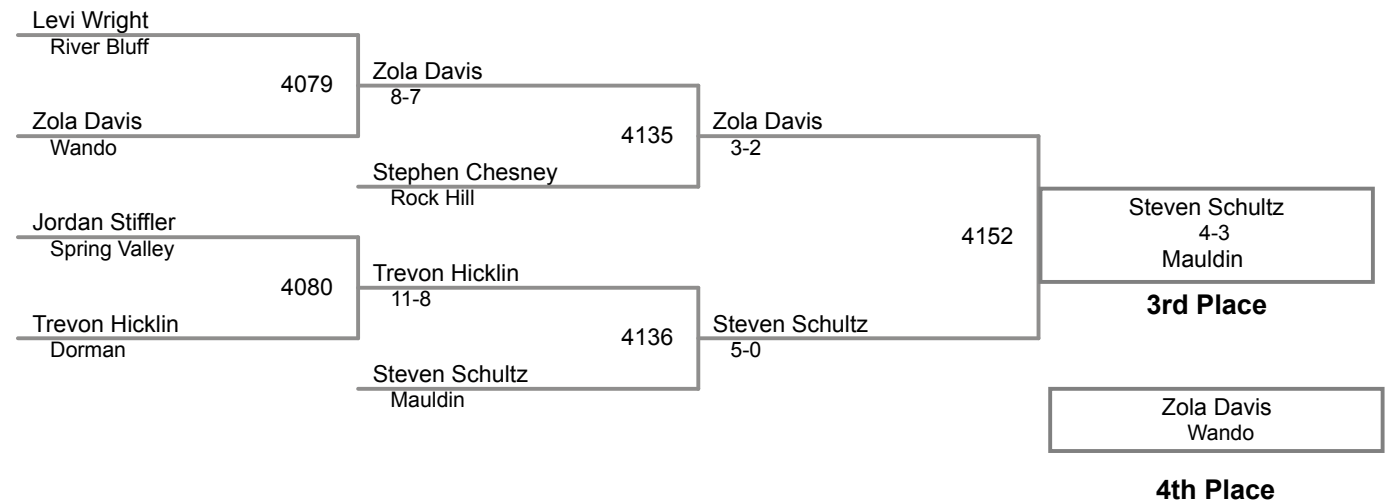

2015 SCHSL State Tournament
4A

160 Lbs

2015 SCHSL State Tournament
4A

170 Lbs

2015 SCHSL State Tournament
4A

182 Lbs

2015 SCHSL State Tournament
4A

195 Lbs