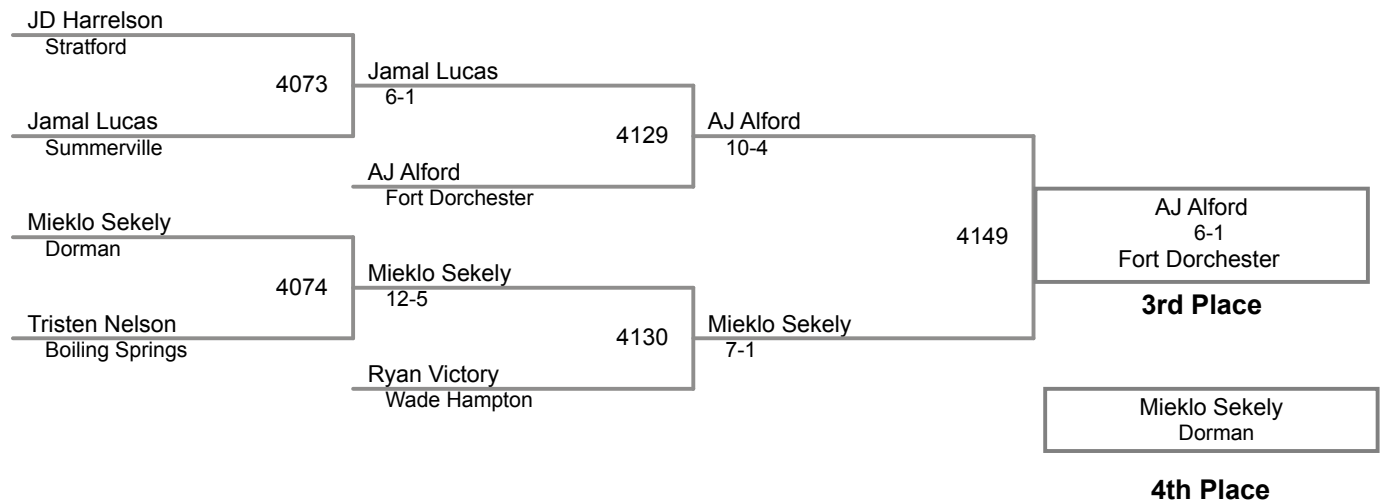

2015 SCHSL State Tournament
4A

160 Lbs