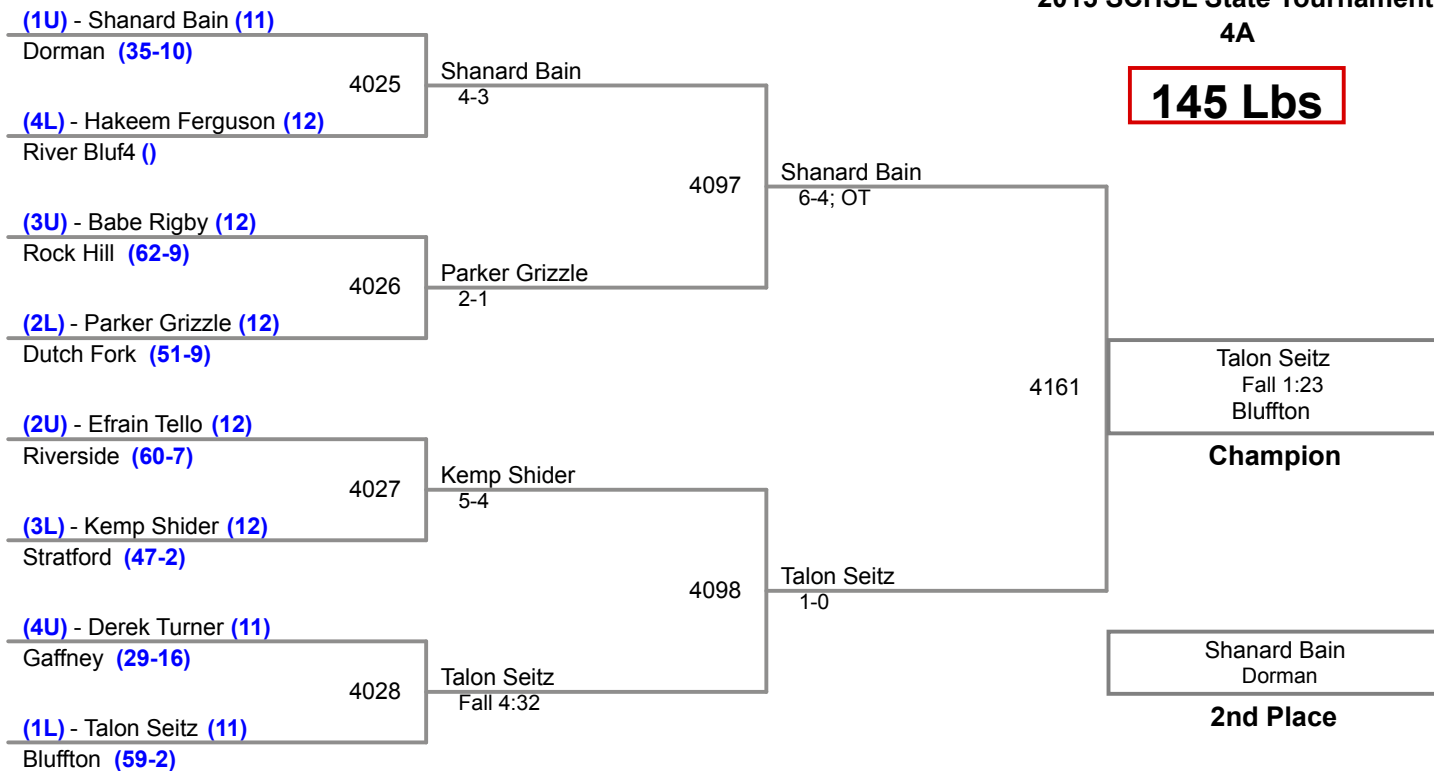

2015 SCHSL State Tournament
4A

132 Lbs

2015 SCHSL State Tournament
4A

138 Lbs

2015 SCHSL State Tournament
4A

145 Lbs

2015 SCHSL State Tournament
4A

152 Lbs