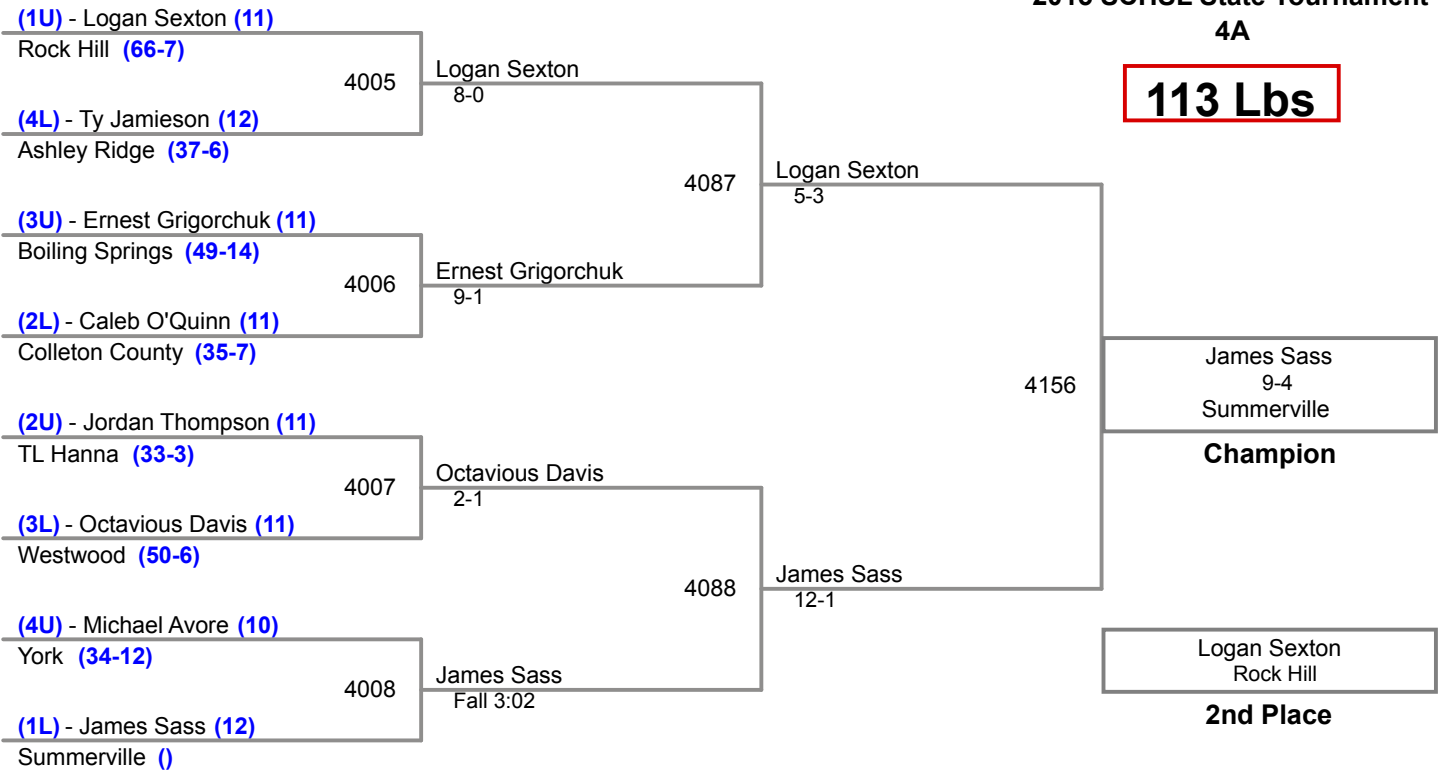

2015 SCHSL State Tournament
4A

113 Lbs