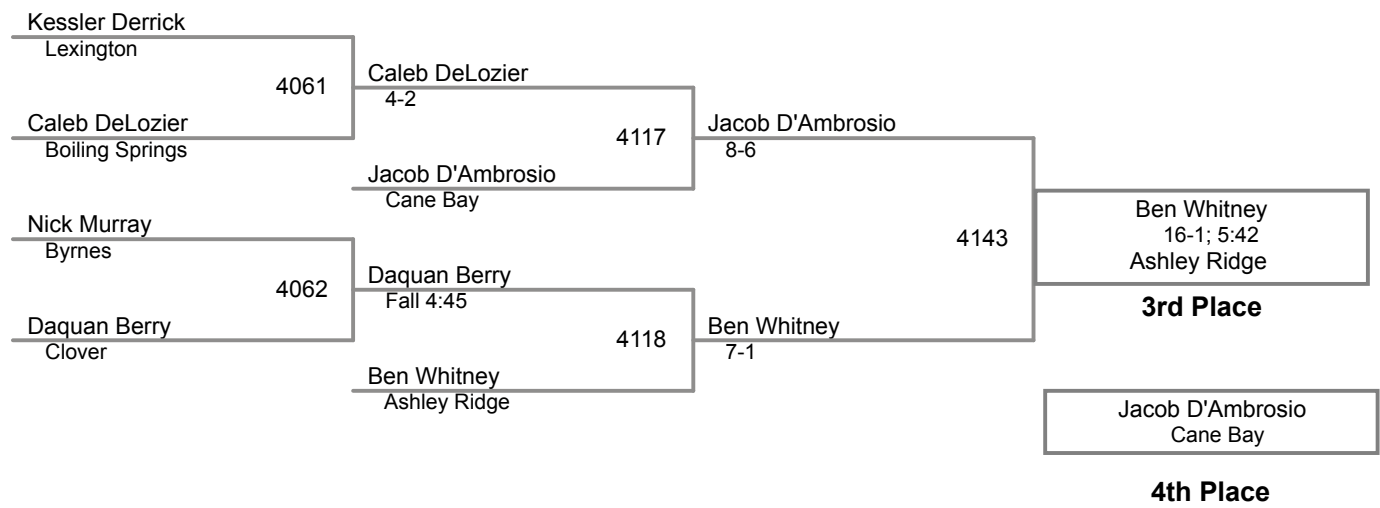

2015 SCHSL State Tournament
4A

120 Lbs