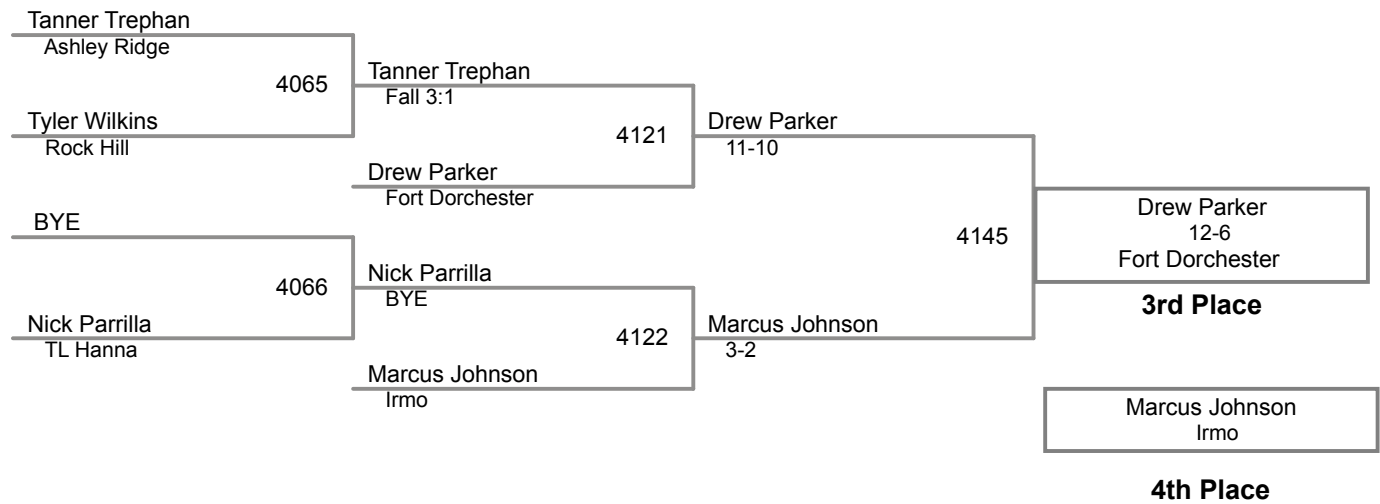

2015 SCHSL State Tournament
4A

132 Lbs