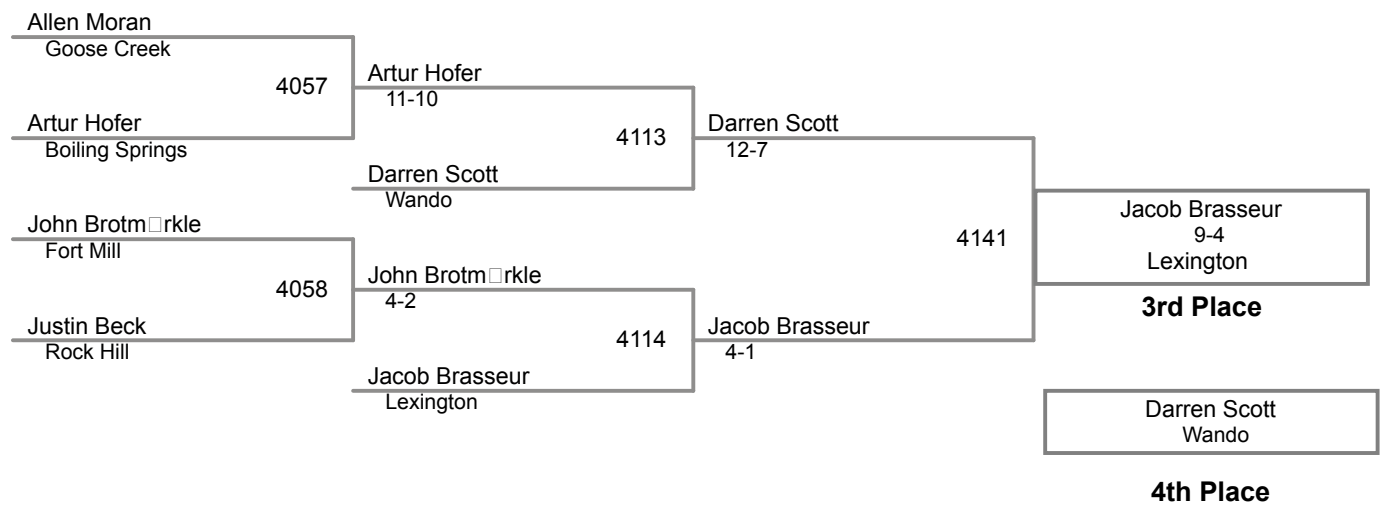

Plc	Points	Team	CH	CO
31	1	West Ashley	-	-
34	0	Byrnes	-	-
34	0	Colleton County	-	-
34	0	Northwestern	-	-
34	0	Spring Valley	-	-
34	0	Woodmont	-	-
39				
40				
41				
42				
43				
44				
45				
46				
47				
48				
49				
50				
51				
52				
53				
54				
55				
56				
57				
58				
59				
60				
61				
62				
63				
64				

2015 SCHSL State Tournament
4A

106 Lbs