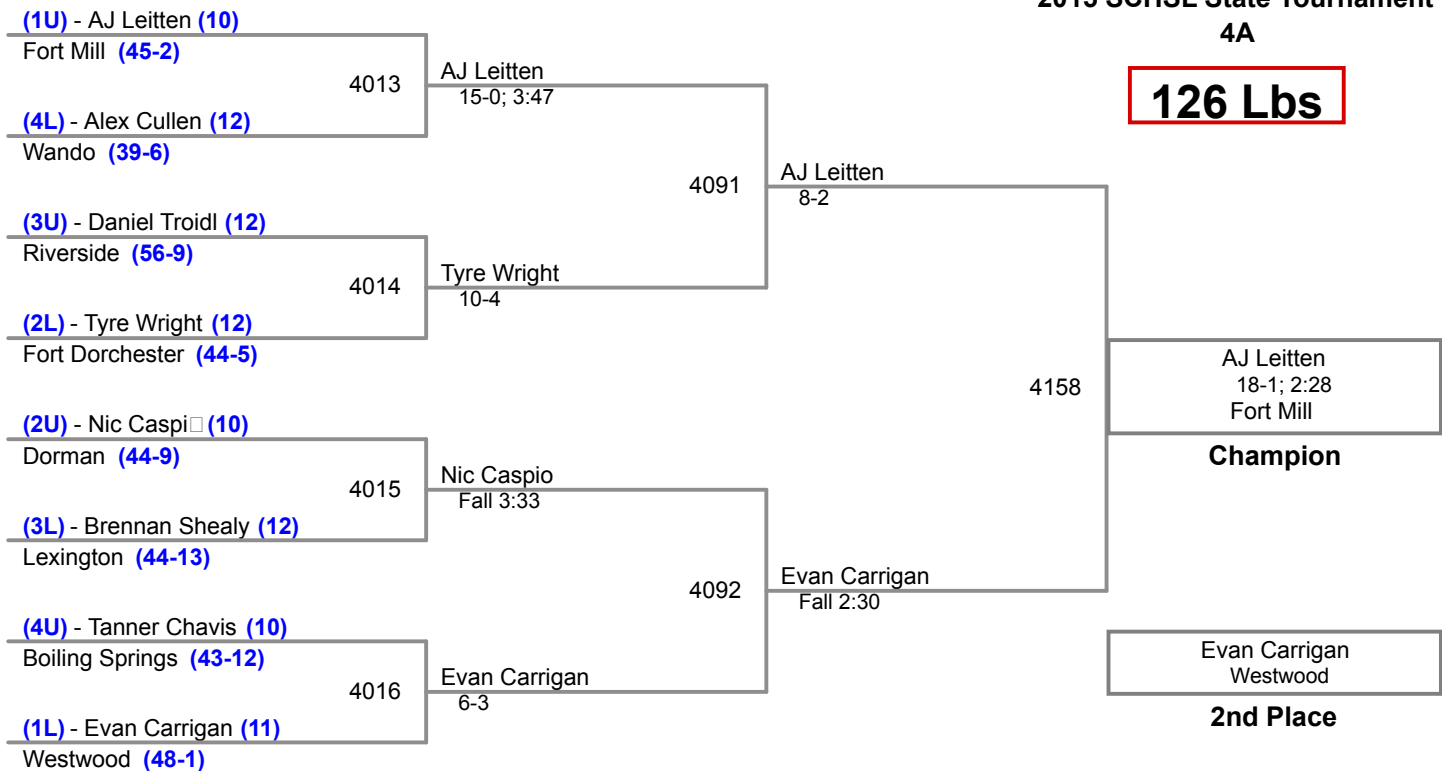

2015 SCHSL State Tournament
4A

106 Lbs

2015 SCHSL State Tournament
4A

113 Lbs

2015 SCHSL State Tournament
4A

120 Lbs

2015 SCHSL State Tournament
4A

126 Lbs