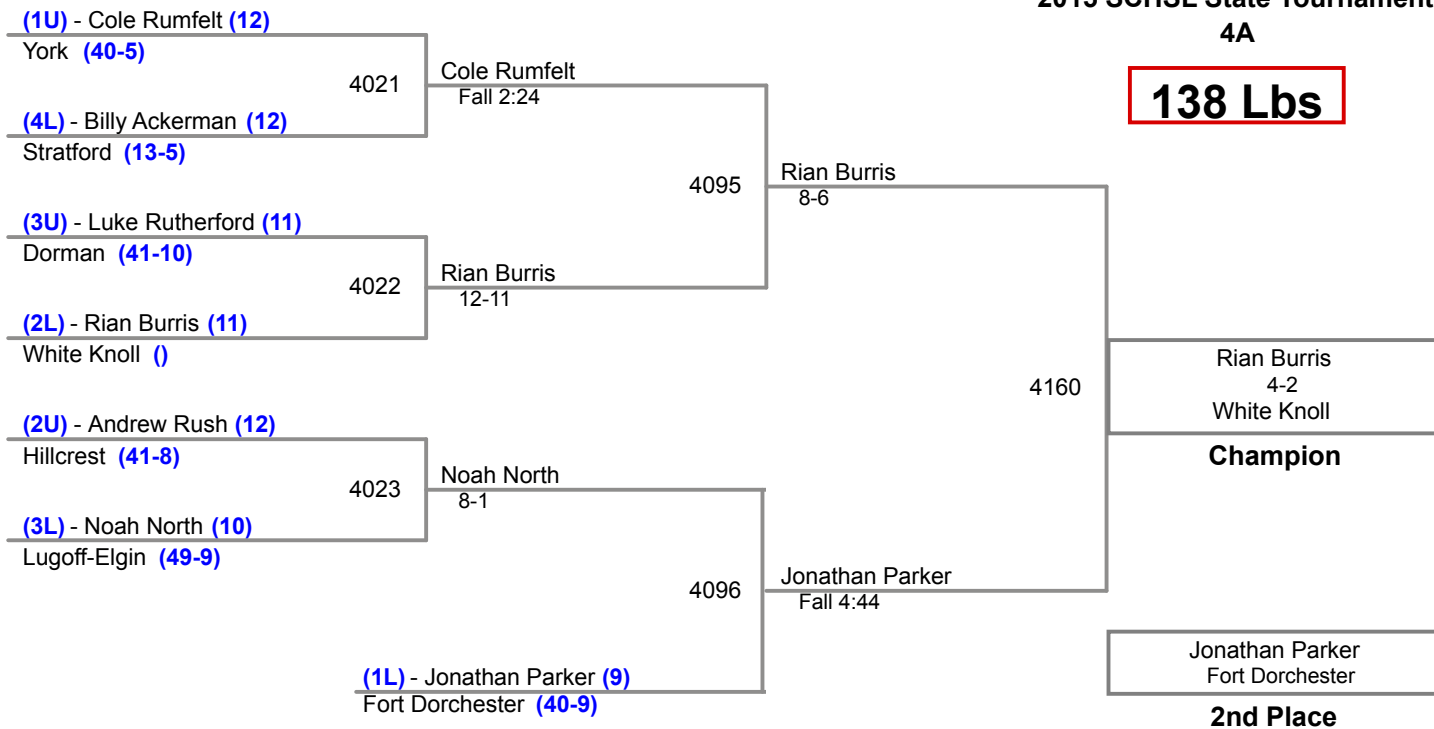

2015 SCHSL State Tournament
4A

138 Lbs