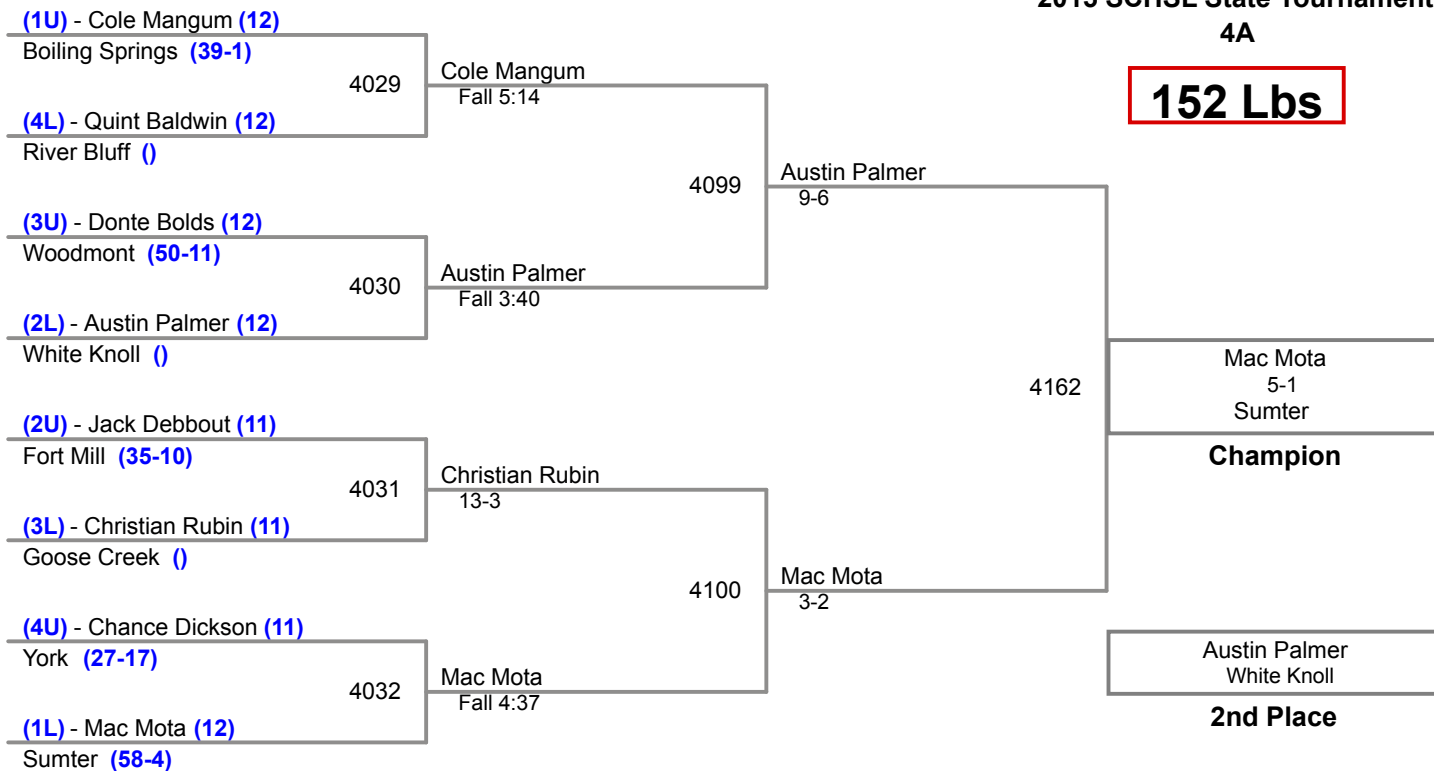

2015 SCHSL State Tournament
4A

132 Lbs

2015 SCHSL State Tournament
4A

138 Lbs

2015 SCHSL State Tournament
4A

145 Lbs

2015 SCHSL State Tournament
4A

152 Lbs