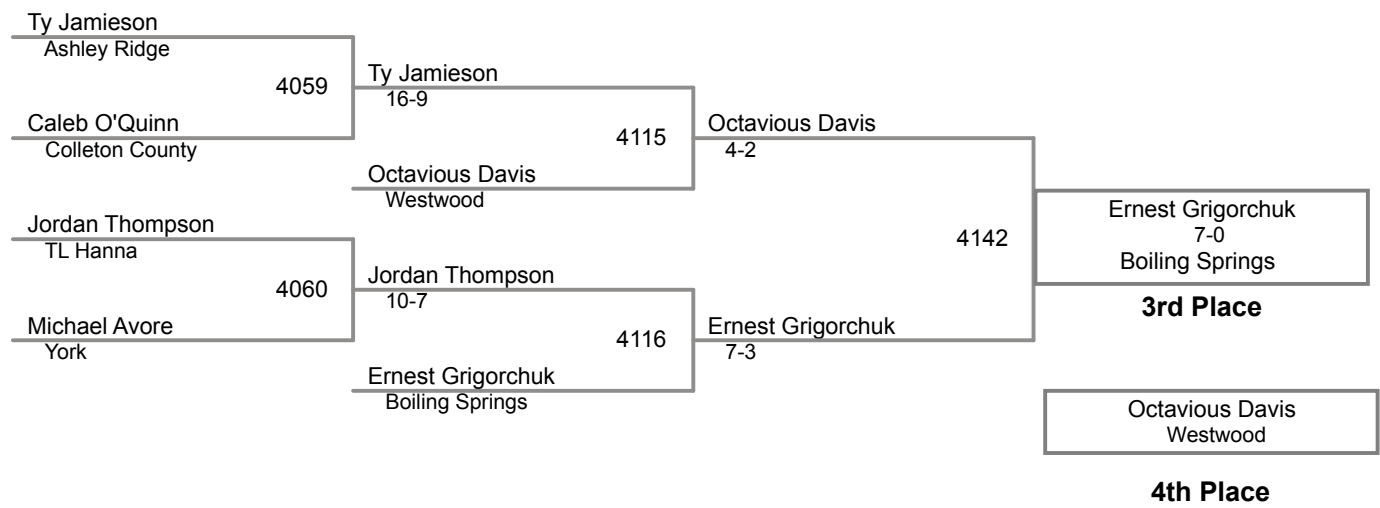

2015 SCHSL State Tournament
4A

113 Lbs