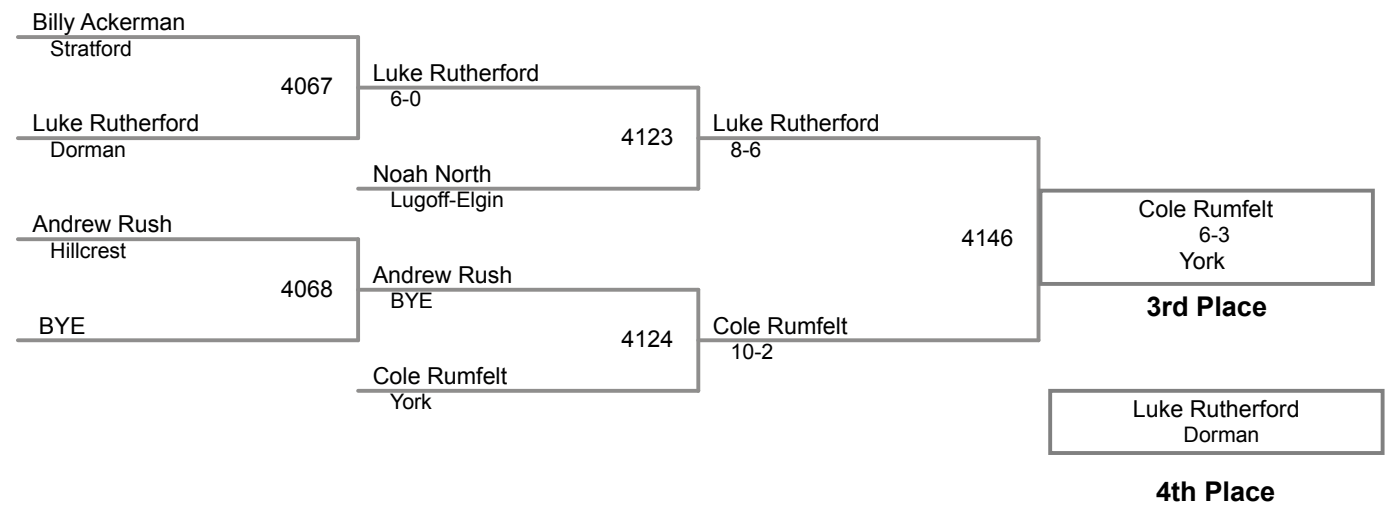

2015 SCHSL State Tournament
4A

138 Lbs