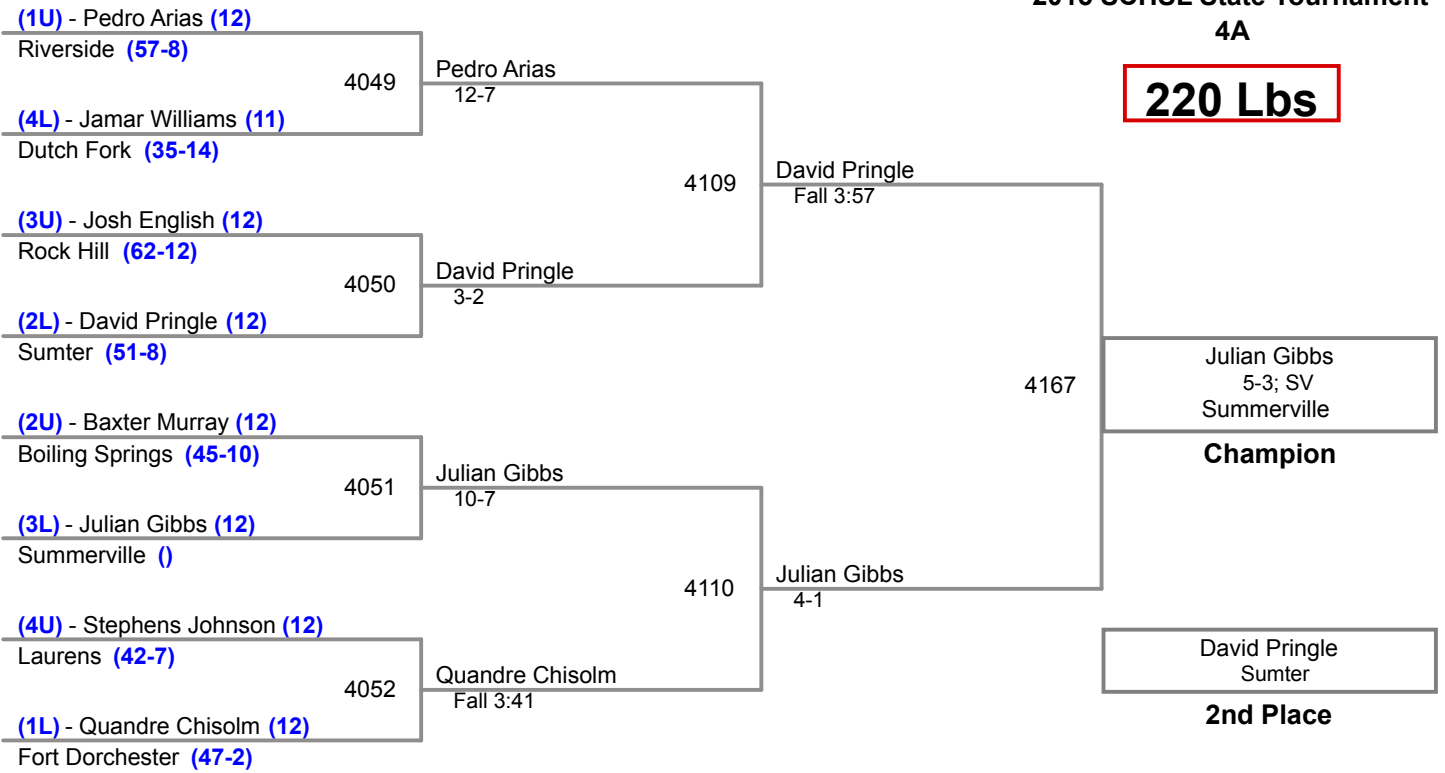

2015 SCHSL State Tournament
4A

220 Lbs