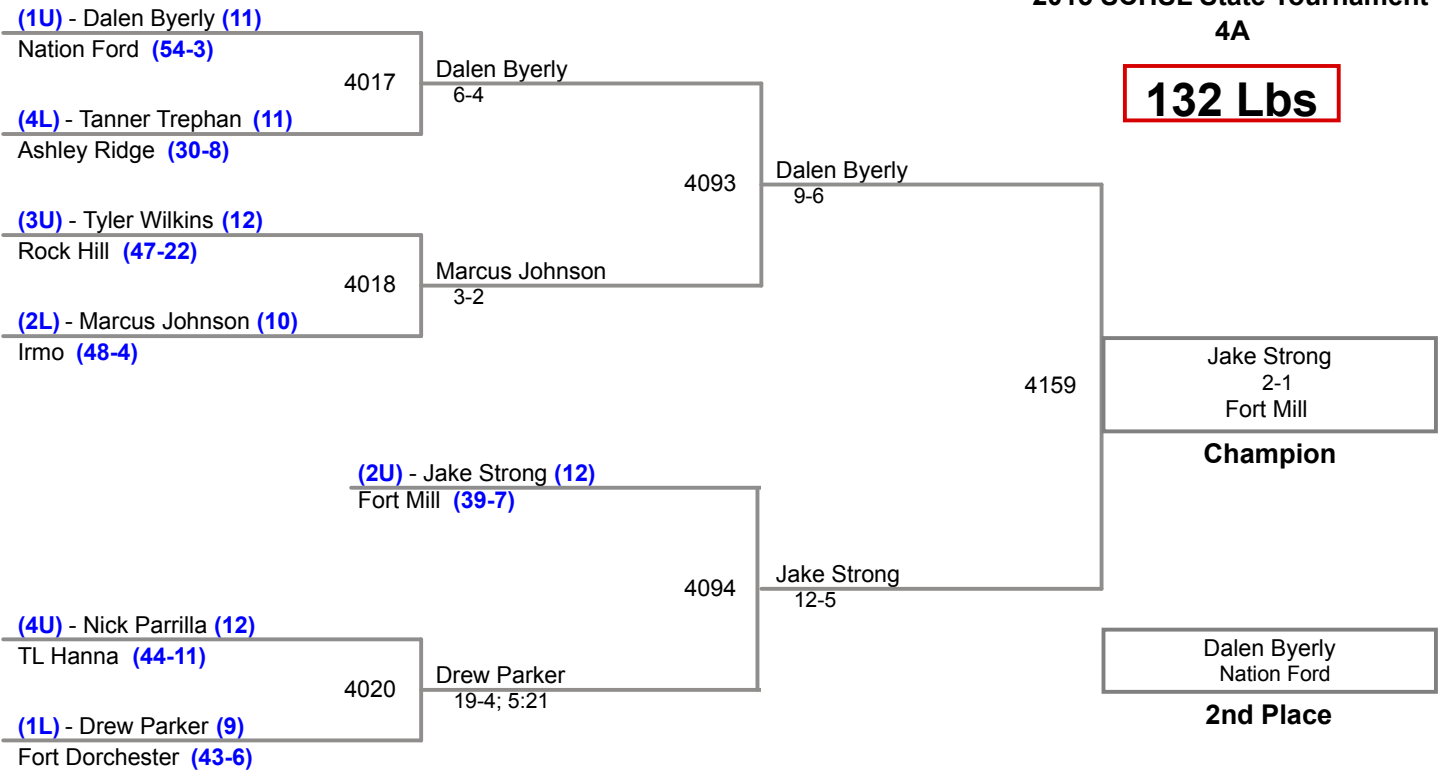

2015 SCHSL State Tournament
4A

132 Lbs